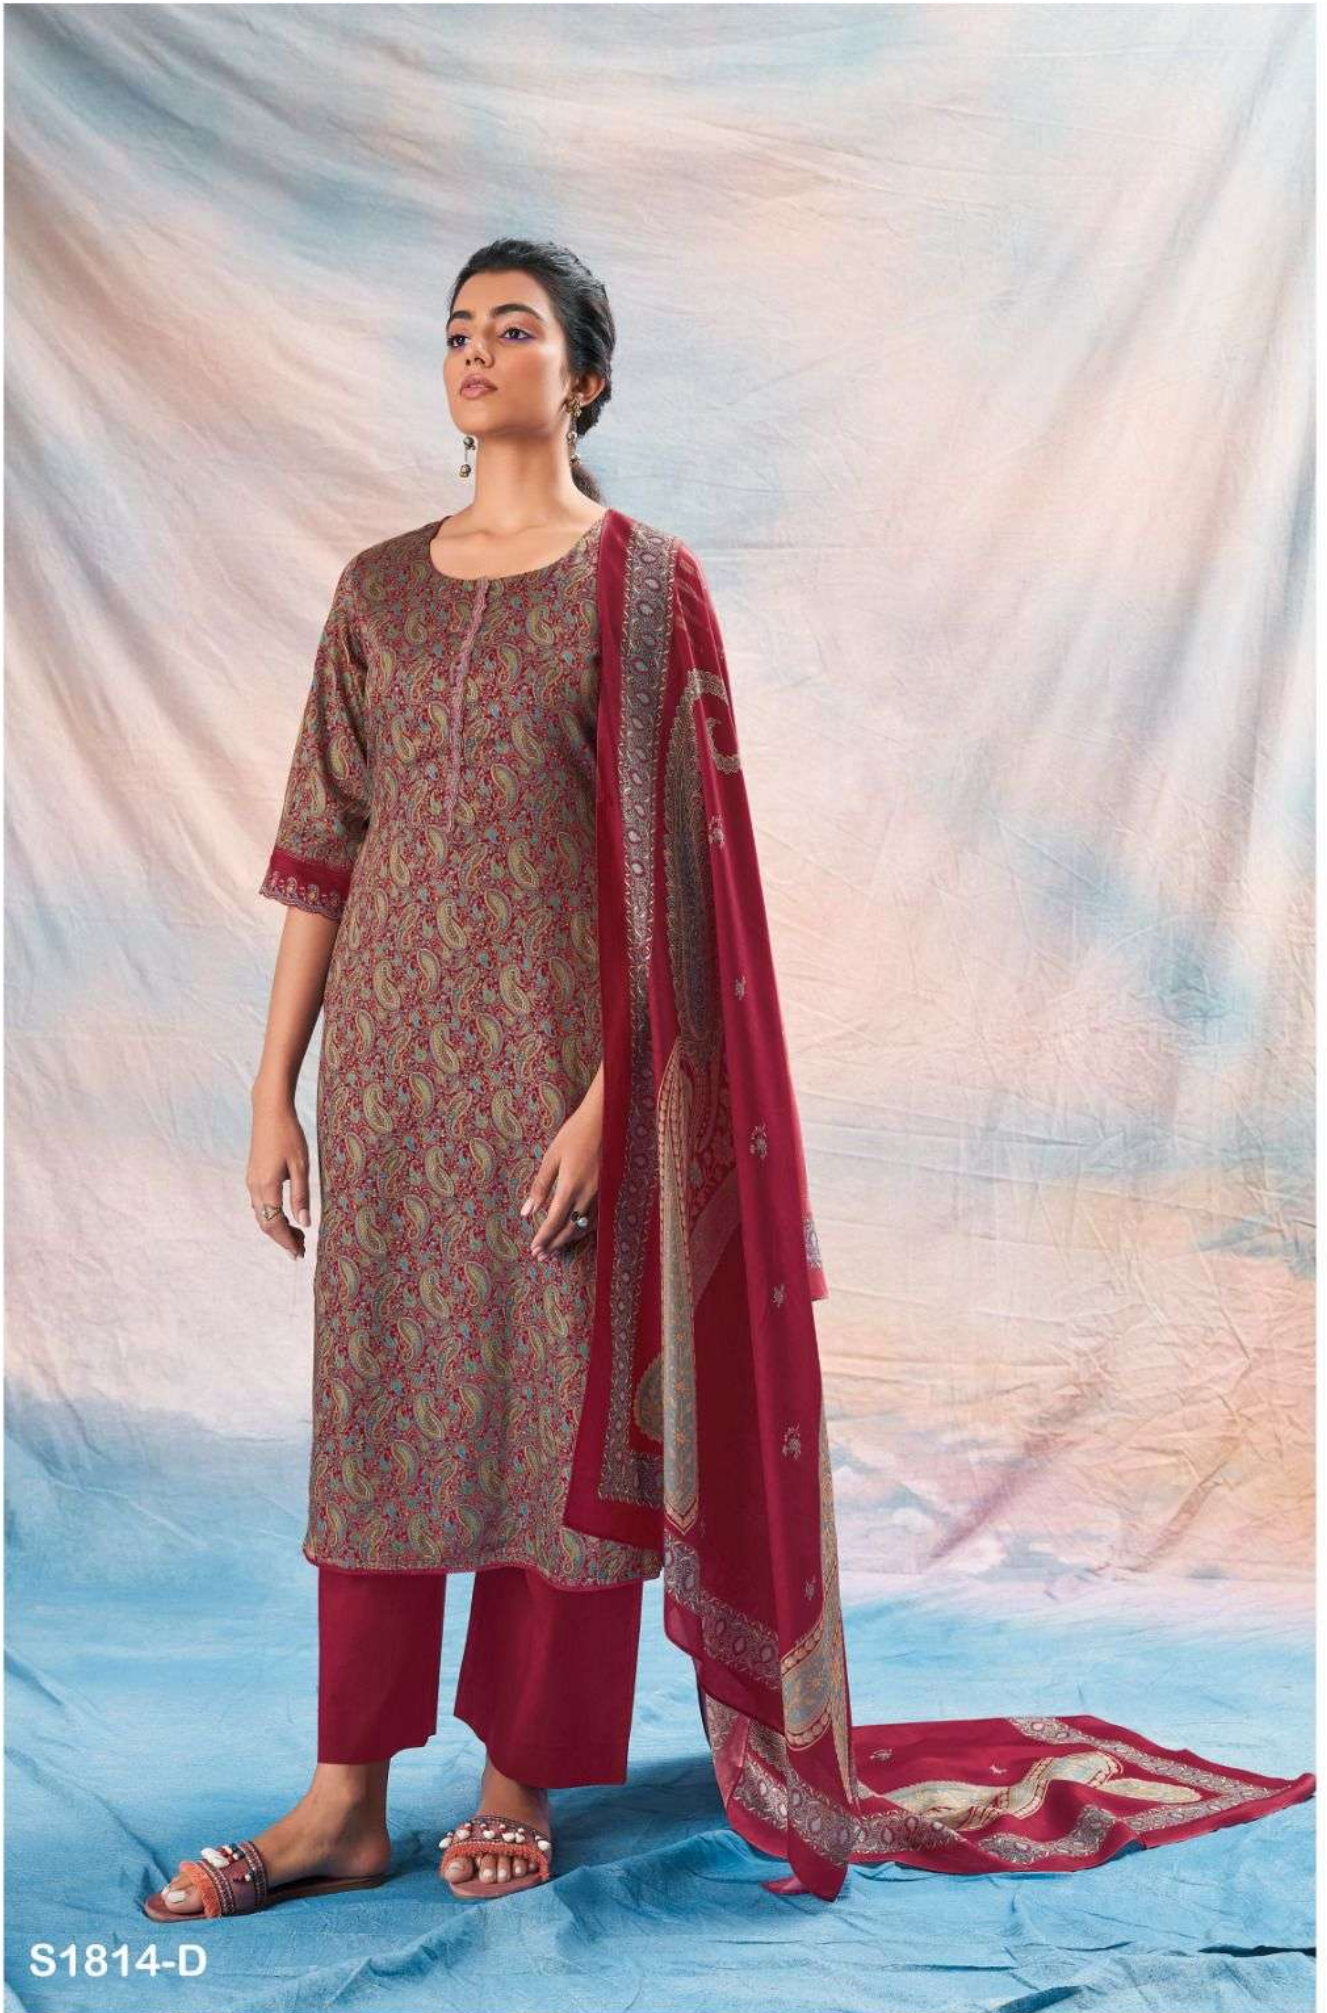

S1814-C

S1814-C

S1814-D

PRODUCT NAME	ASTRID
D.NO.	S1814
DESCRIPTION	TOP PREMIUM COTTON SILK PRINTED WITH EMBROIDERY AND LACE BOTTOM PREMIUM COTTON SILK SOLID COLOUR DUPATTA FINEST BEMBERG LAWN PRINTED
HSN CODE	520851
WHOLESALE PRICE	1640/- EACH+GST(EXTRA)

S1814-A

S1814-B

S1814-C

S1814-D

Ganga®
Astrid
S1814- A/B/C/D