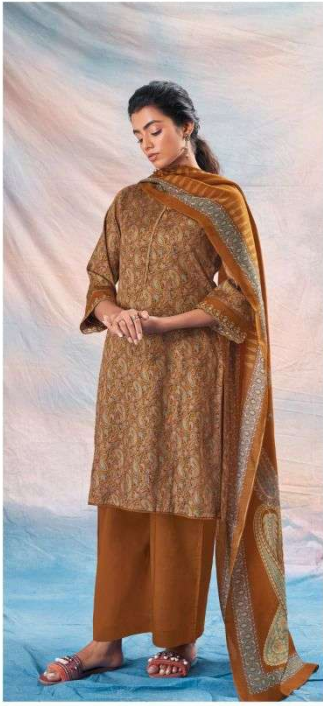

S1814-C

S1814-C

S1814-D

PRODUCT NAME	ASTRID
D.NO.	S1814
DESCRIPTION	TOP PREMIUM COTTON SILK PRINTED WITH EMBROIDERY AND LACE BOTTOM PREMIUM COTTON SILK SOLID COLOUR DUPATTA FINEST BEMBERG LAWN PRINTED
HSN CODE	520851
WHOLESALE PRICE	1640/- EACH+GST(EXTRA)

S1814-A

S1814-B

S1814-C

S1814-D

Ganga®
Astrid
S1814- A/B/C/D