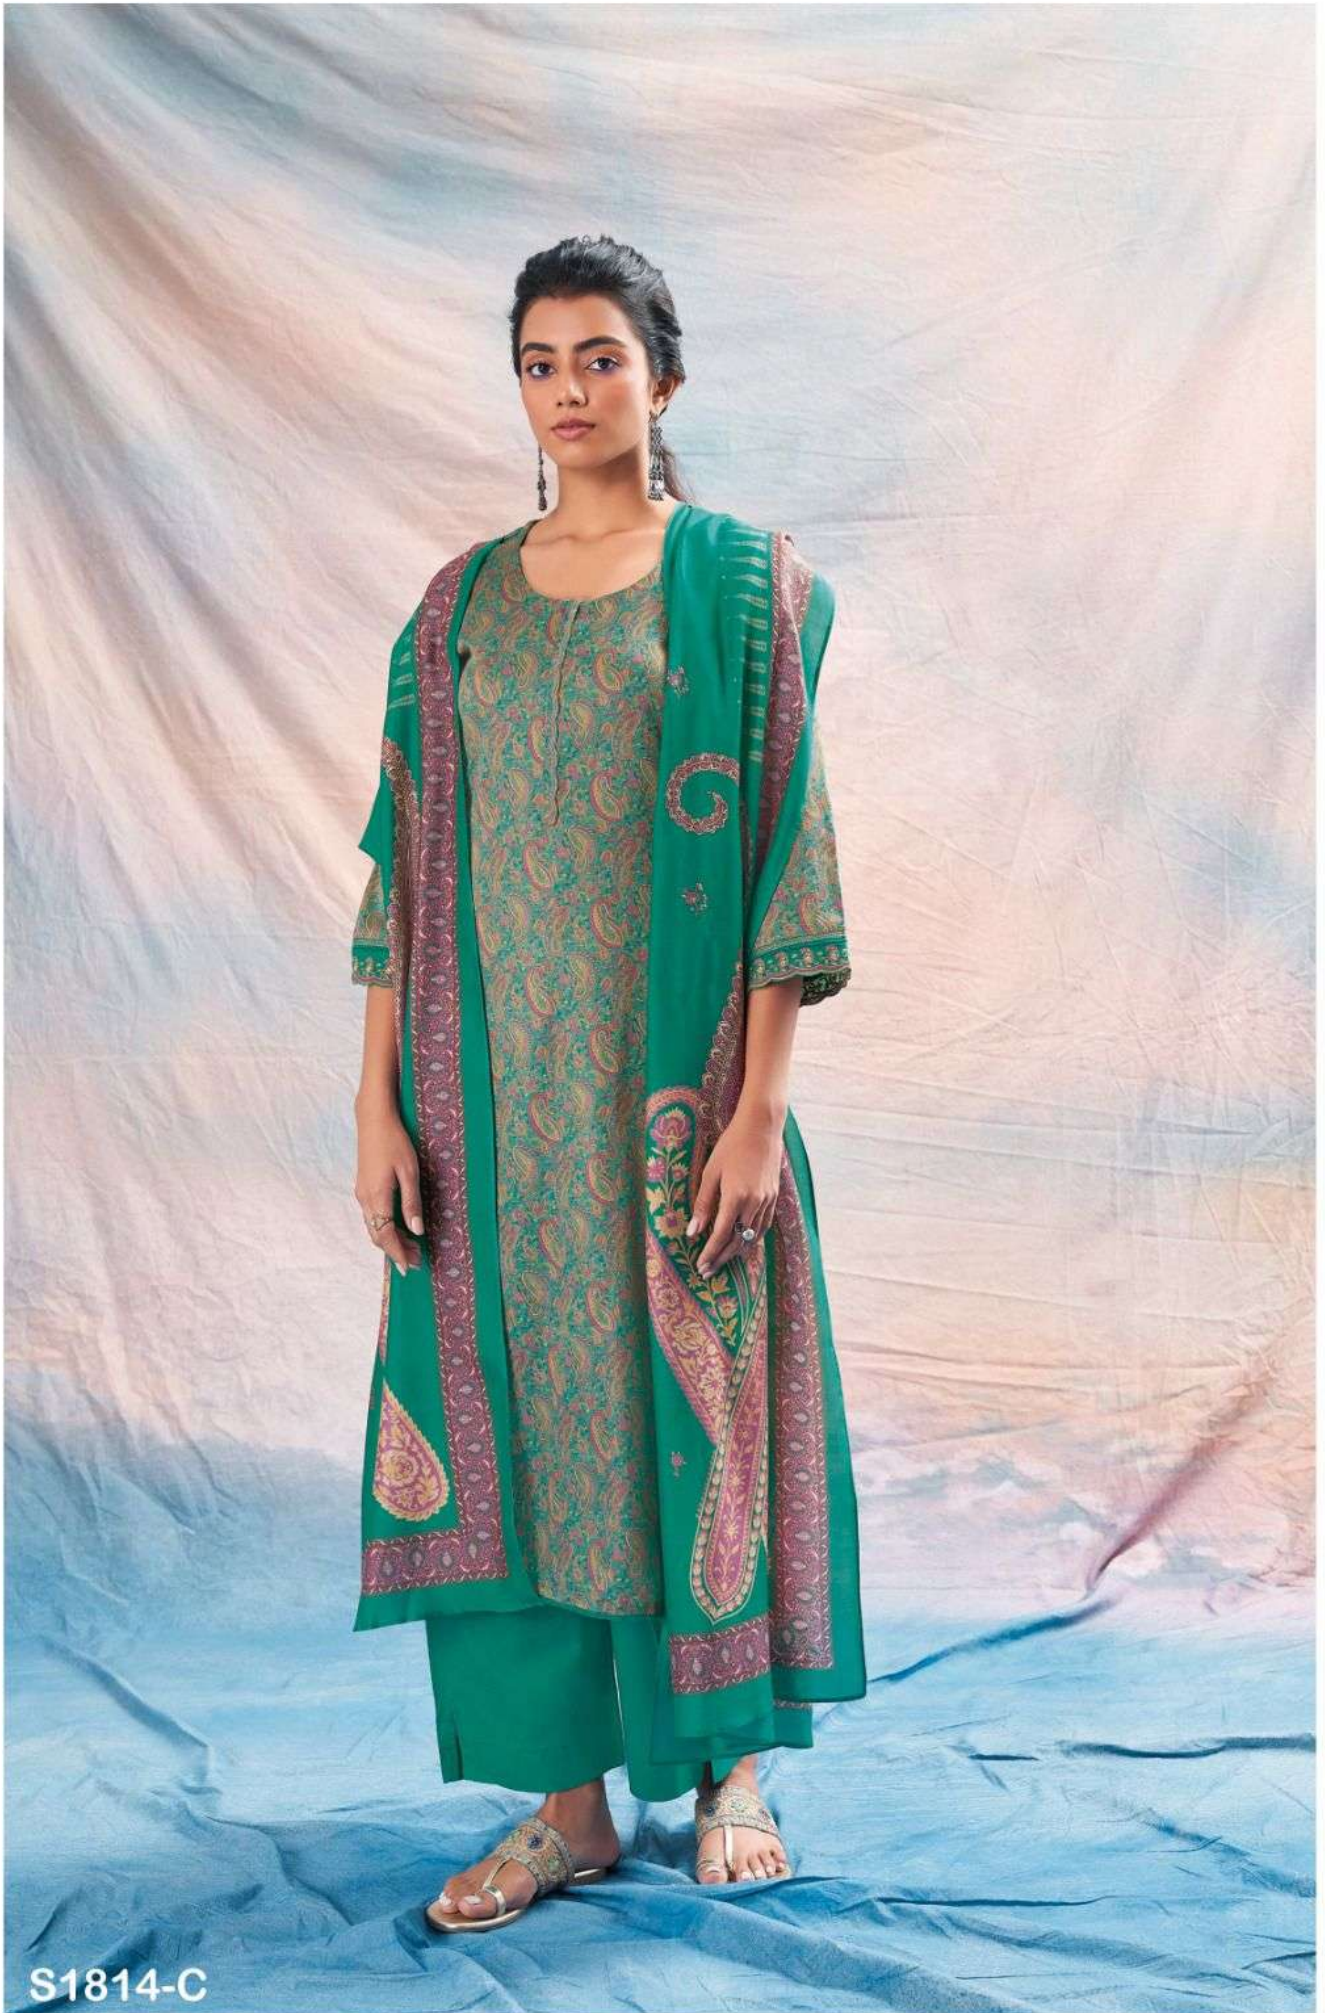

S1814-C

S1814-C

S1814-D

PRODUCT NAME	ASTRID
D.NO.	S1814
DESCRIPTION	TOP PREMIUM COTTON SILK PRINTED WITH EMBROIDERY AND LACE BOTTOM PREMIUM COTTON SILK SOLID COLOUR DUPATTA FINEST BEMBERG LAWN PRINTED
HSN CODE	520851
WHOLESALE PRICE	1640/- EACH+GST(EXTRA)

S1814-A

S1814-B

S1814-C

S1814-D

Ganga®
Astrid
S1814- A/B/C/D