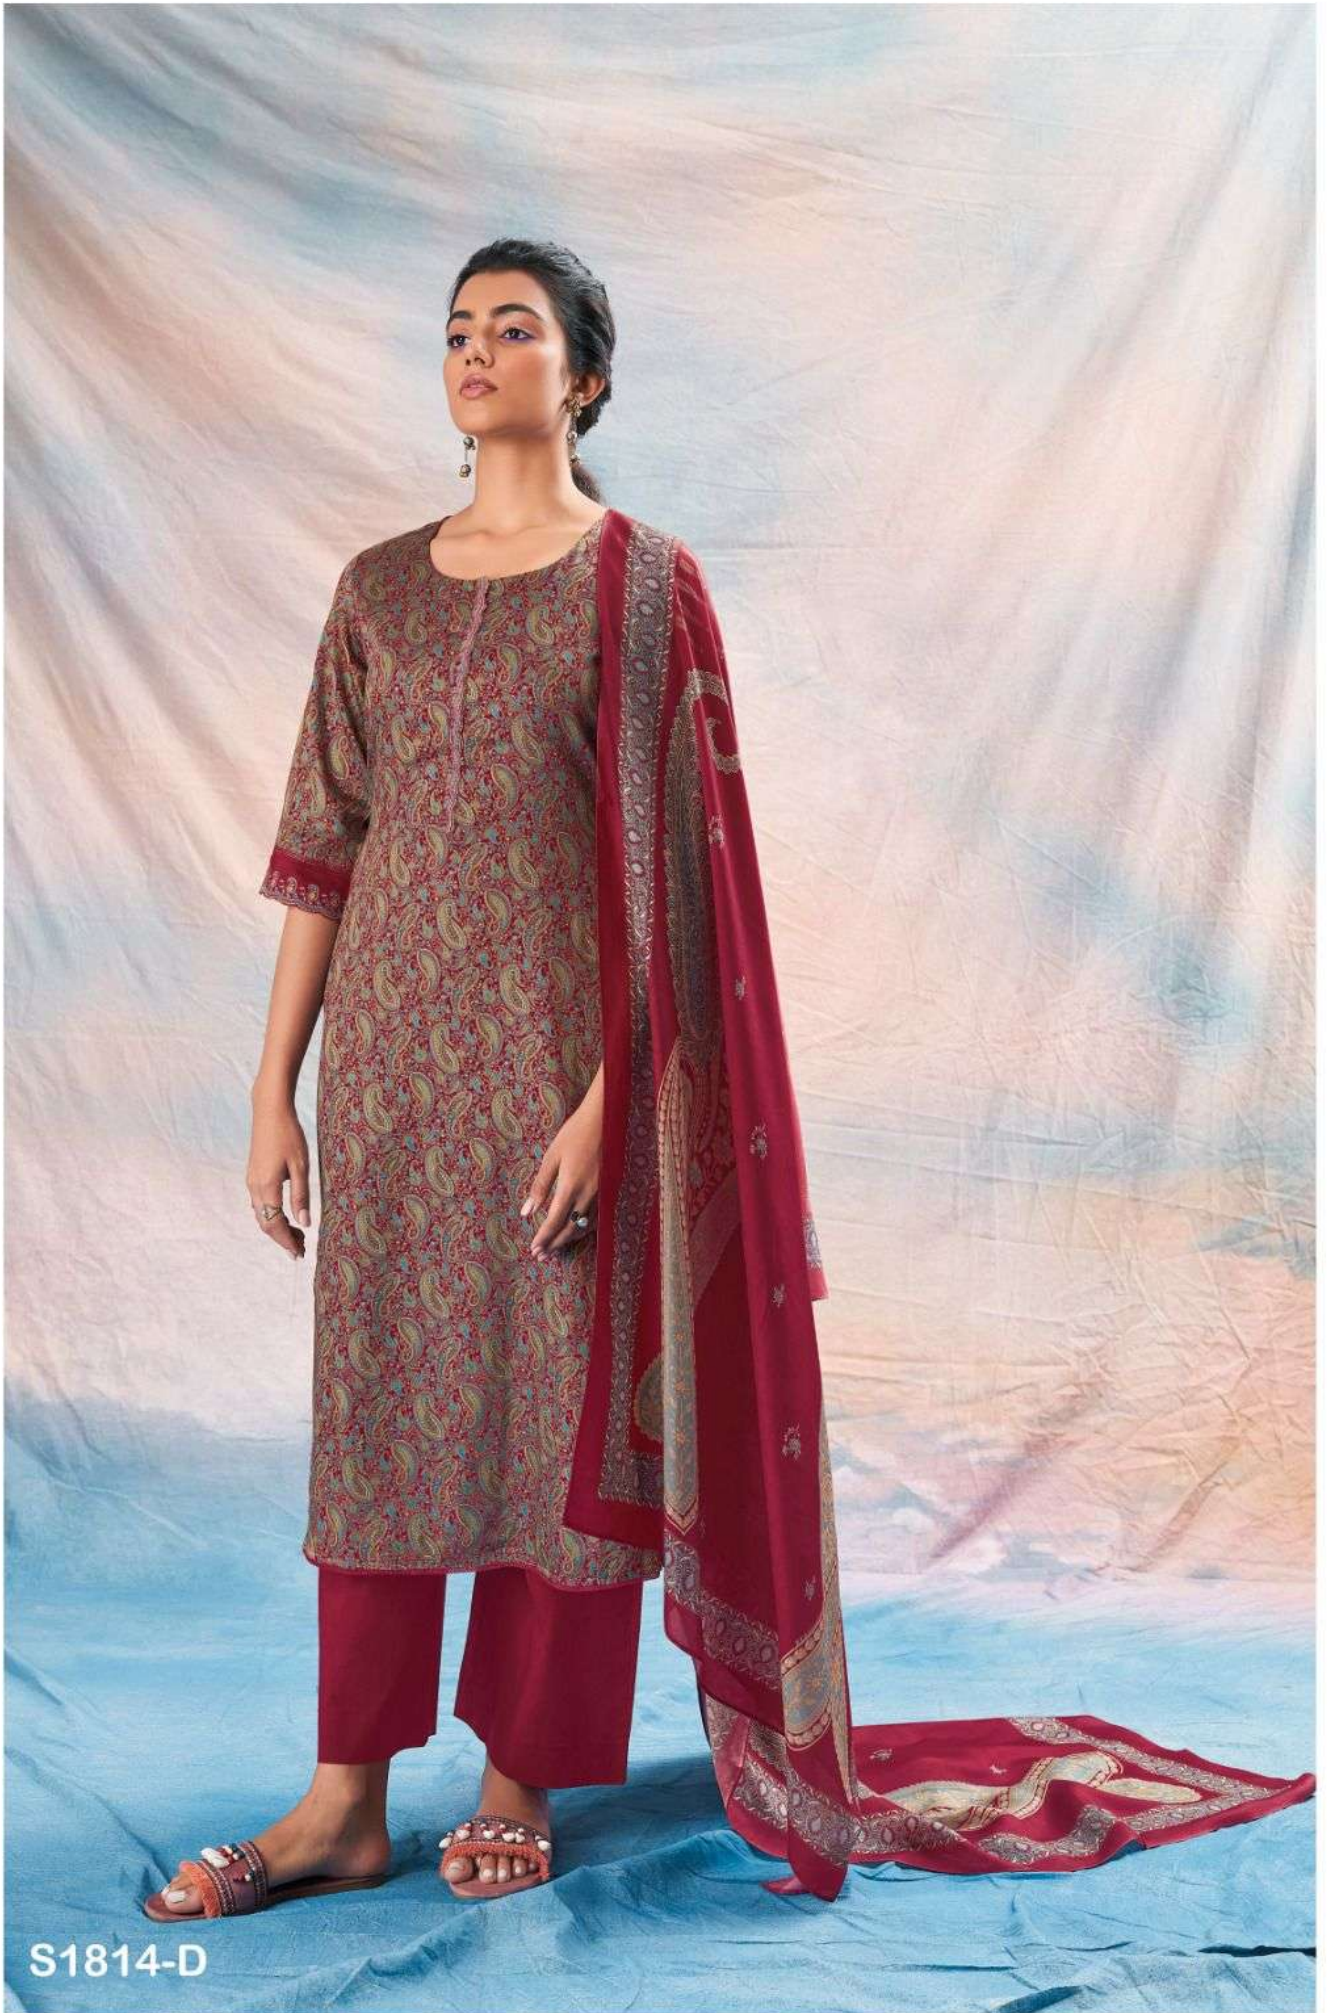

S1814-C

S1814-C

S1814-D

PRODUCT NAME	<i>ASTRID</i>
D.NO.	S1814
DESCRIPTION	TOP PREMIUM COTTON SILK PRINTED WITH EMBROIDERY AND LACE BOTTOM PREMIUM COTTON SILK SOLID COLOUR DUPATTA FINEST BEMBERG LAWN PRINTED
HSN CODE	520851
WHOLESALE PRICE	1640/- EACH+GST(EXTRA)

S1814-A

S1814-B

S1814-C

S1814-D

Ganga®
Astrid
S1814- A/B/C/D