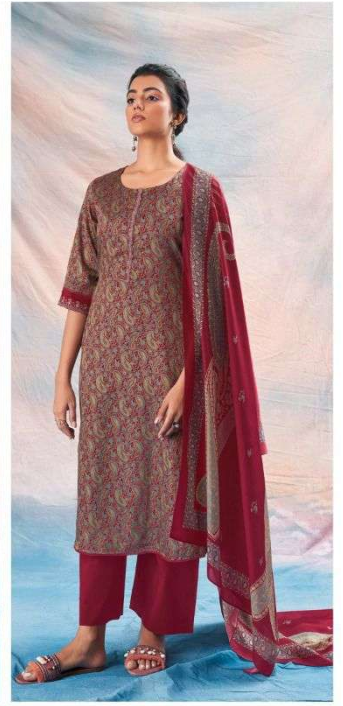

S1814-C

S1814-C

S1814-D

PRODUCT NAME	ASTRID
D.NO.	S1814
DESCRIPTION	TOP PREMIUM COTTON SILK PRINTED WITH EMBROIDERY AND LACE BOTTOM PREMIUM COTTON SILK SOLID COLOUR DUPATTA FINEST BEMBERG LAWN PRINTED
HSN CODE	520851
WHOLESALE PRICE	1640/- EACH+GST(EXTRA)

S1814-A

S1814-B

S1814-C

S1814-D

Ganga®
Astrid
S1814- A/B/C/D