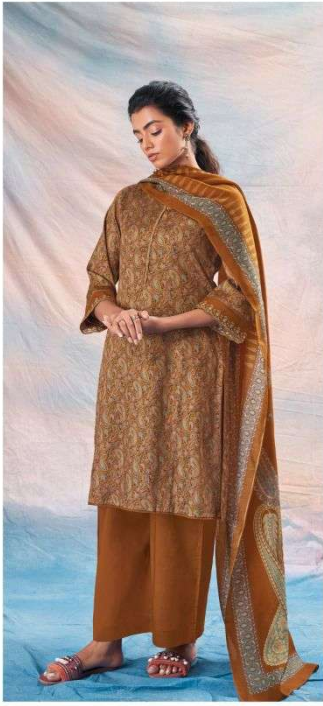

S1814-C

S1814-C

S1814-D

PRODUCT NAME	<i>ASTRID</i>
D.NO.	S1814
DESCRIPTION	TOP PREMIUM COTTON SILK PRINTED WITH EMBROIDERY AND LACE BOTTOM PREMIUM COTTON SILK SOLID COLOUR DUPATTA FINEST BEMBERG LAWN PRINTED
HSN CODE	520851
WHOLESALE PRICE	1640/- EACH+GST(EXTRA)

S1814-A

S1814-B

S1814-C

S1814-D

Ganga®
Astrid
S1814- A/B/C/D