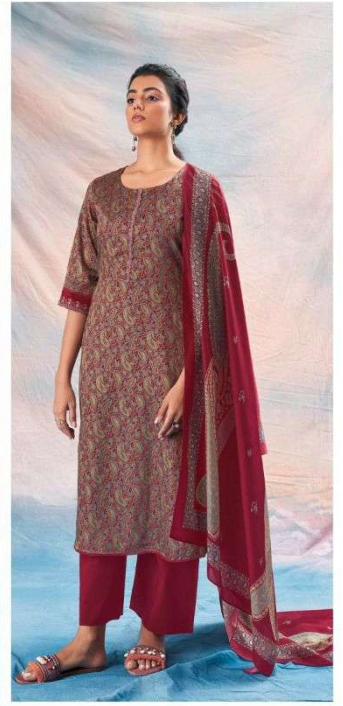

S1814-C

S1814-C

S1814-D

PRODUCT NAME	<i>ASTRID</i>
D.NO.	S1814
DESCRIPTION	TOP PREMIUM COTTON SILK PRINTED WITH EMBROIDERY AND LACE BOTTOM PREMIUM COTTON SILK SOLID COLOUR DUPATTA FINEST BEMBERG LAWN PRINTED
HSN CODE	520851
WHOLESALE PRICE	1640/- EACH+GST(EXTRA)

S1814-A

S1814-B

S1814-C

S1814-D

Ganga®
Astrid
S1814- A/B/C/D