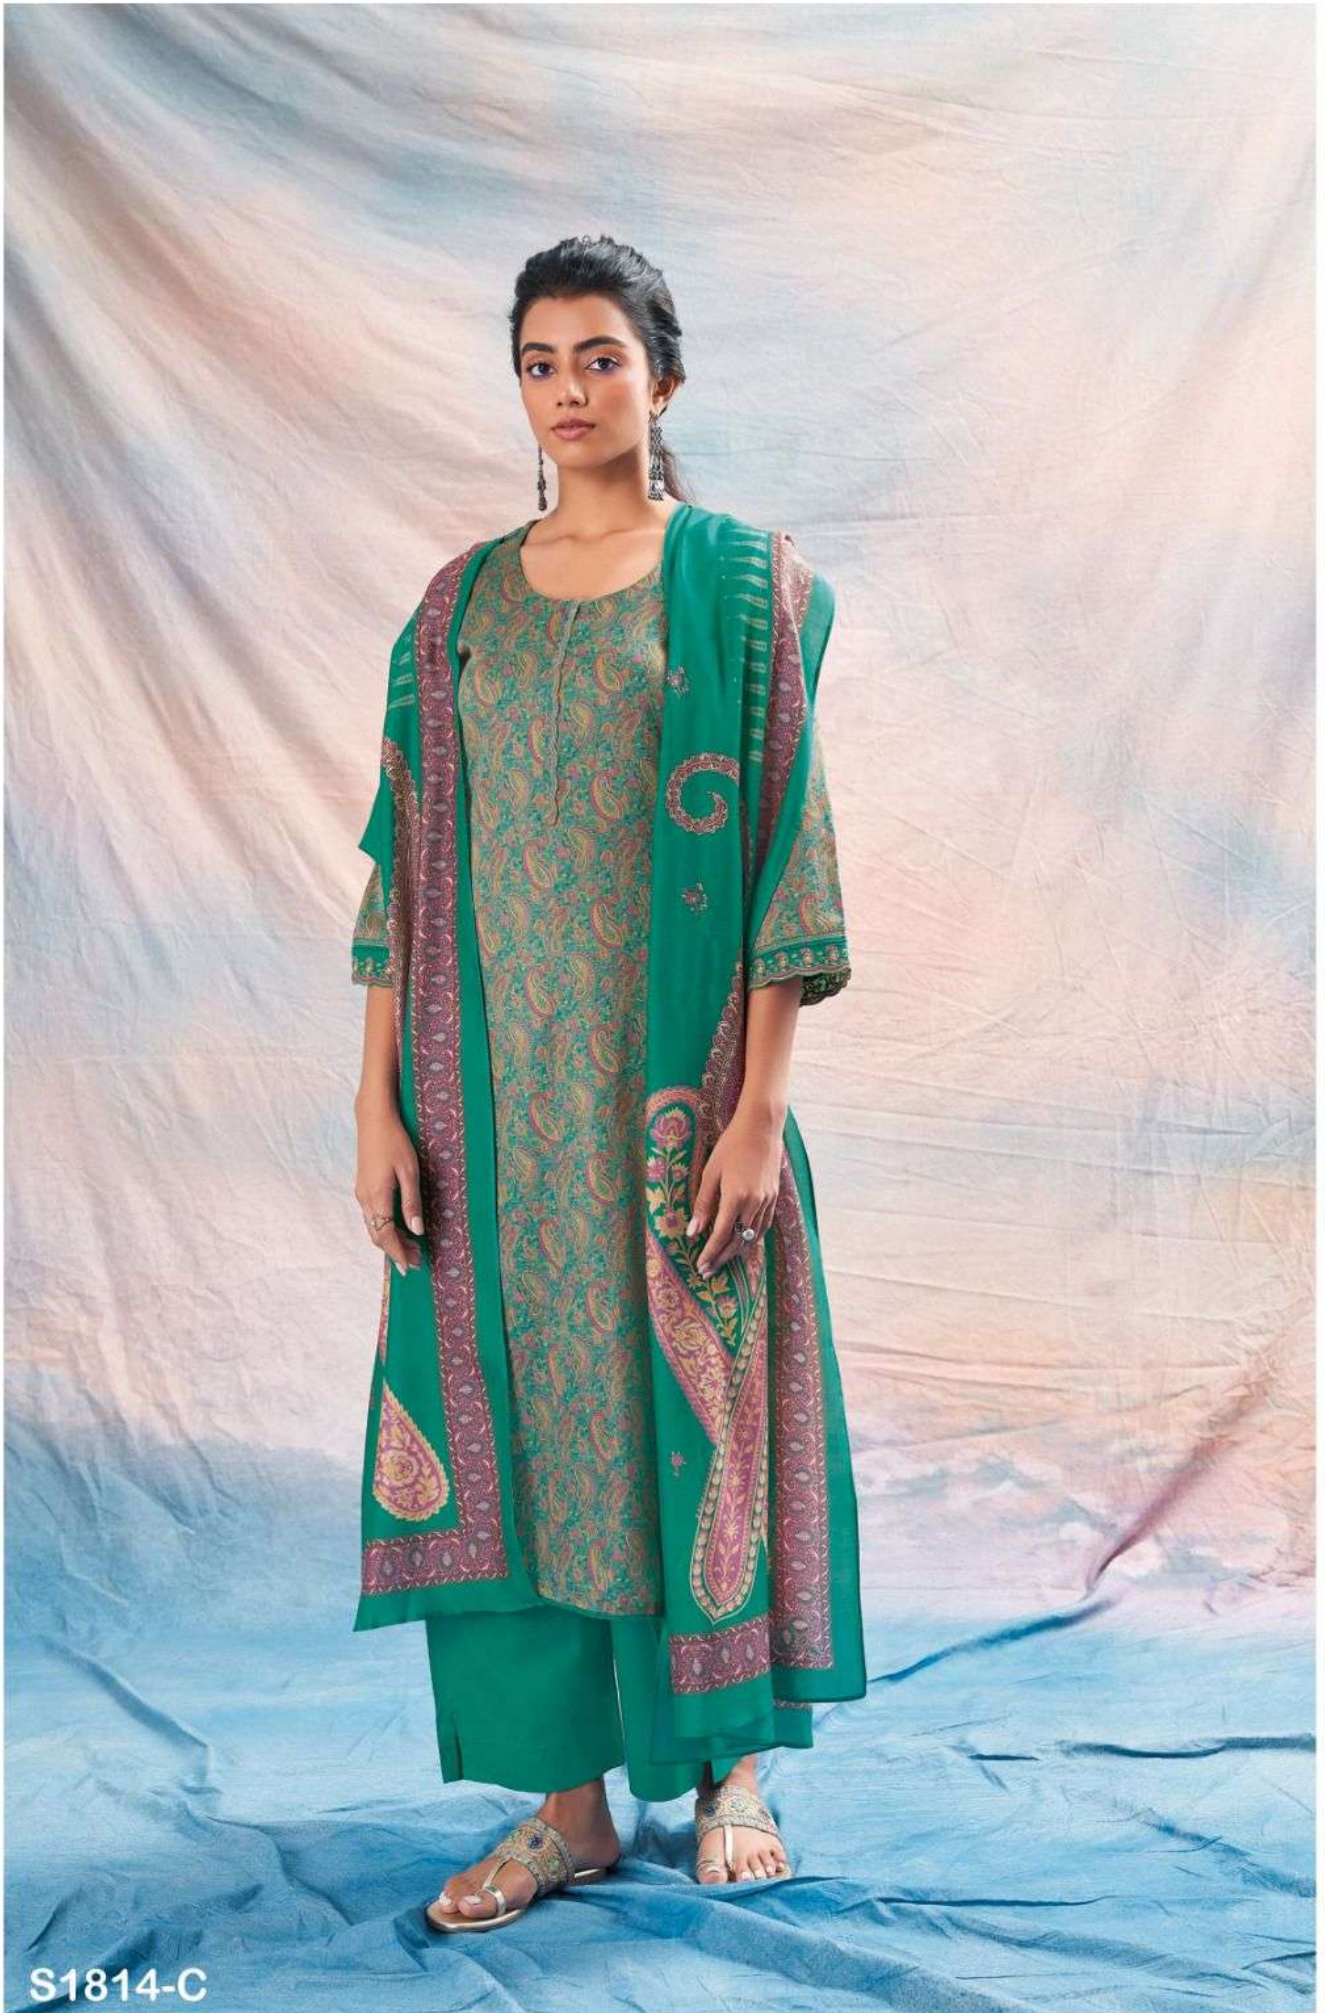

S1814-C

S1814-C

S1814-D

PRODUCT NAME	<i>ASTRID</i>
D.NO.	S1814
DESCRIPTION	TOP PREMIUM COTTON SILK PRINTED WITH EMBROIDERY AND LACE BOTTOM PREMIUM COTTON SILK SOLID COLOUR DUPATTA FINEST BEMBERG LAWN PRINTED
HSN CODE	520851
WHOLESALE PRICE	1640/- EACH+GST(EXTRA)

S1814-A

S1814-B

S1814-C

S1814-D

Ganga®
Astrid
S1814- A/B/C/D