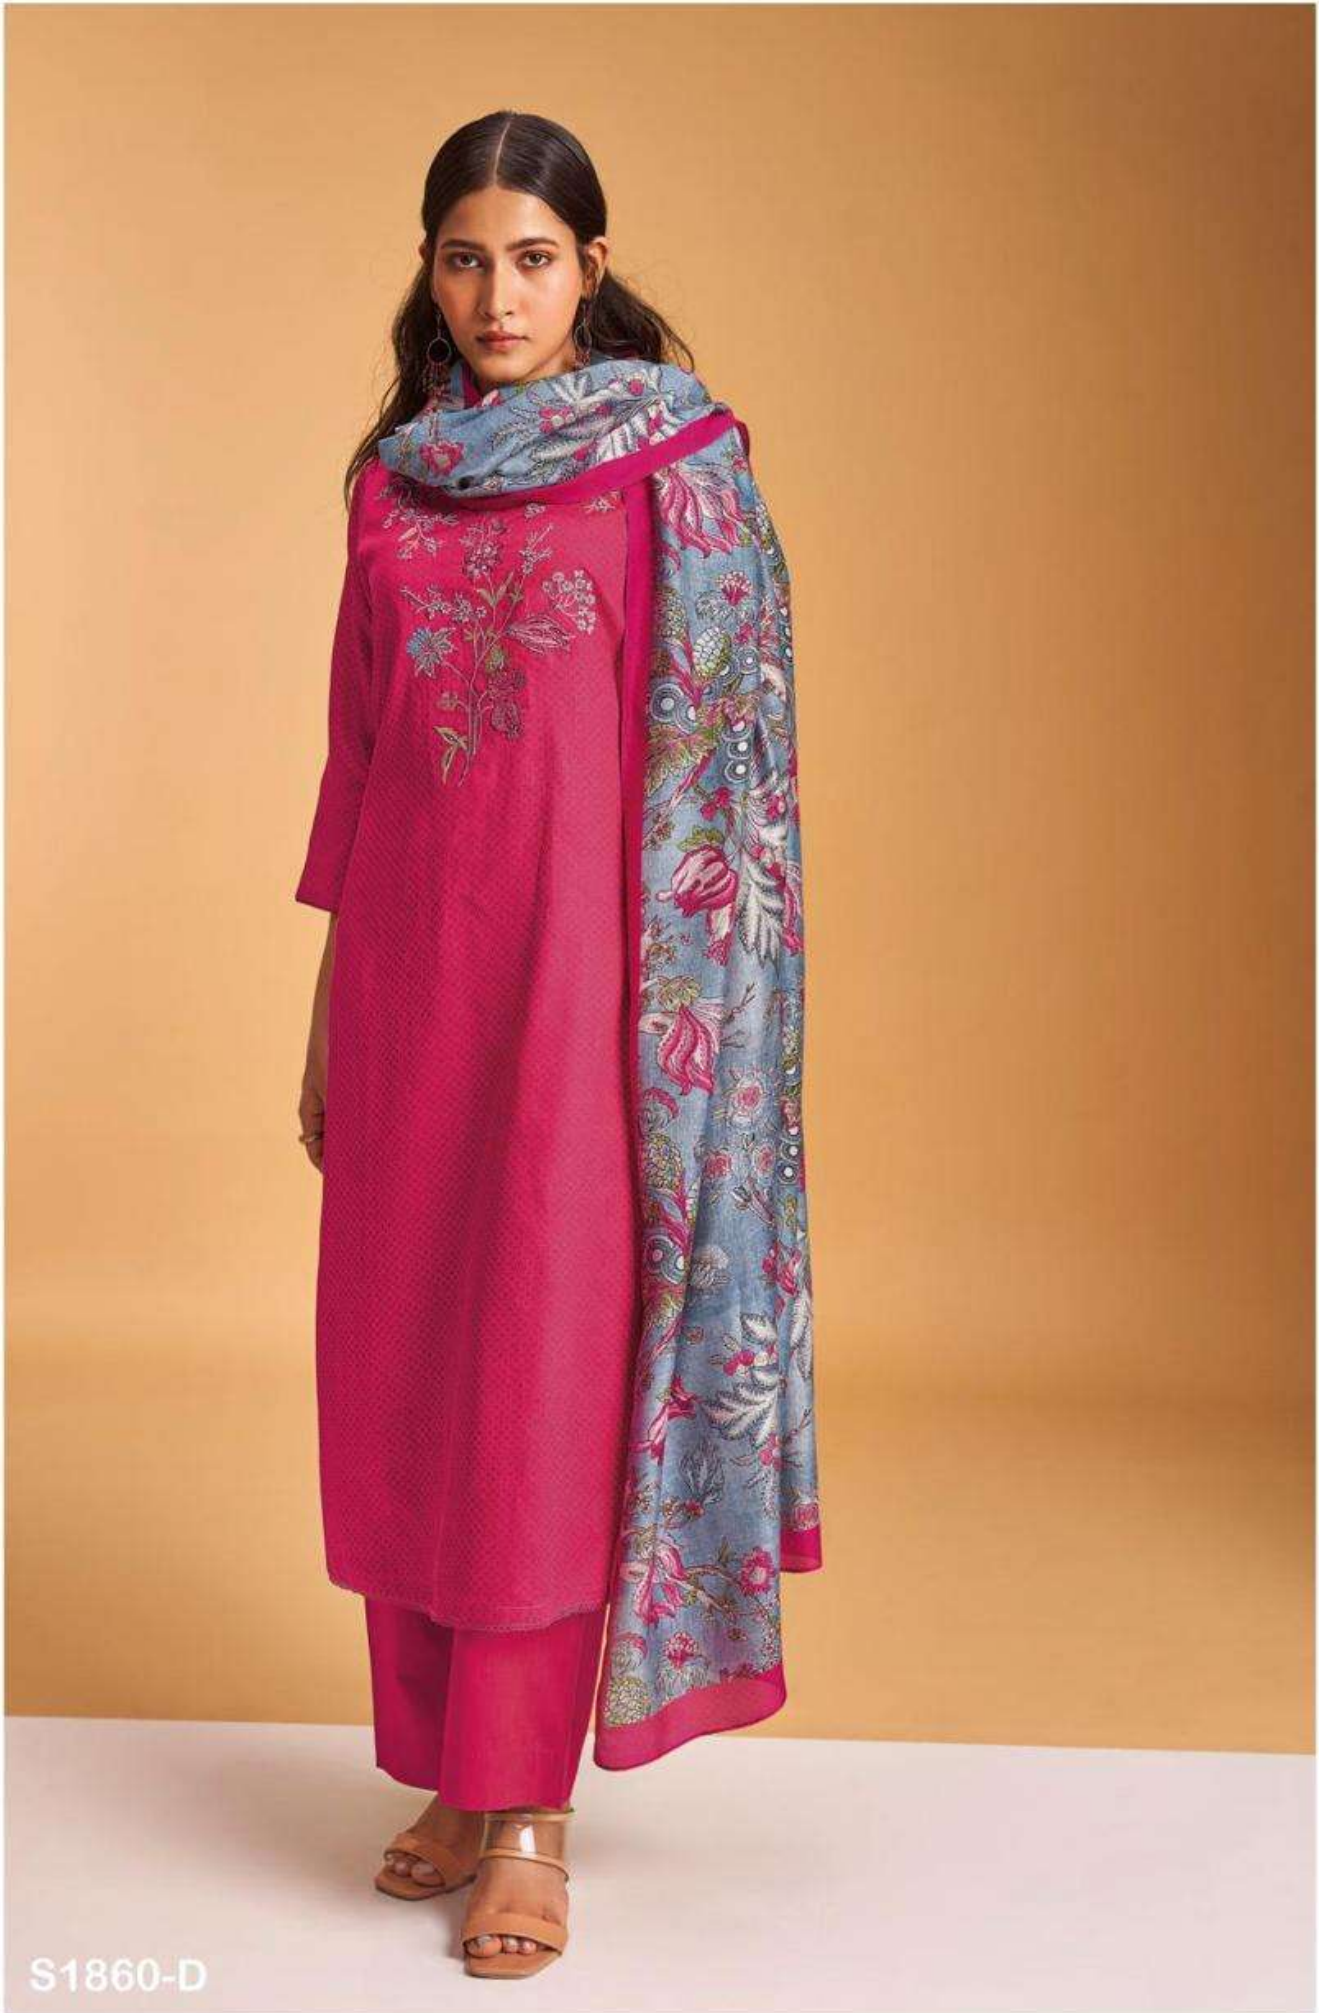

Ganga®
Noble
S1860

S1860-A

S1860-B

S1860-C

S1860-D

S1860-B

PRODUCT NAME	<i>NOBLE</i>
D.NO.	S1860
DESCRIPTION	<p>TOP PREMIUM COTTON SILK PRINTED WITH EMBROIDERY & HAND WORK AND LACE ON DAMAN</p> <p>BOTTOM PREMIUM COTTON SILK SOLID COLOUR</p> <p>DUPATTA FINEST BEMBERG LAWN PRINTED</p>
HSN CODE	520851
WHOLESALE PRICE	1640/- EACH+GST(EXTRA)

S1860-A

S1860-B

S1860-C

S1860-D

Ganga®
Noble
S1860- A/B/C/D