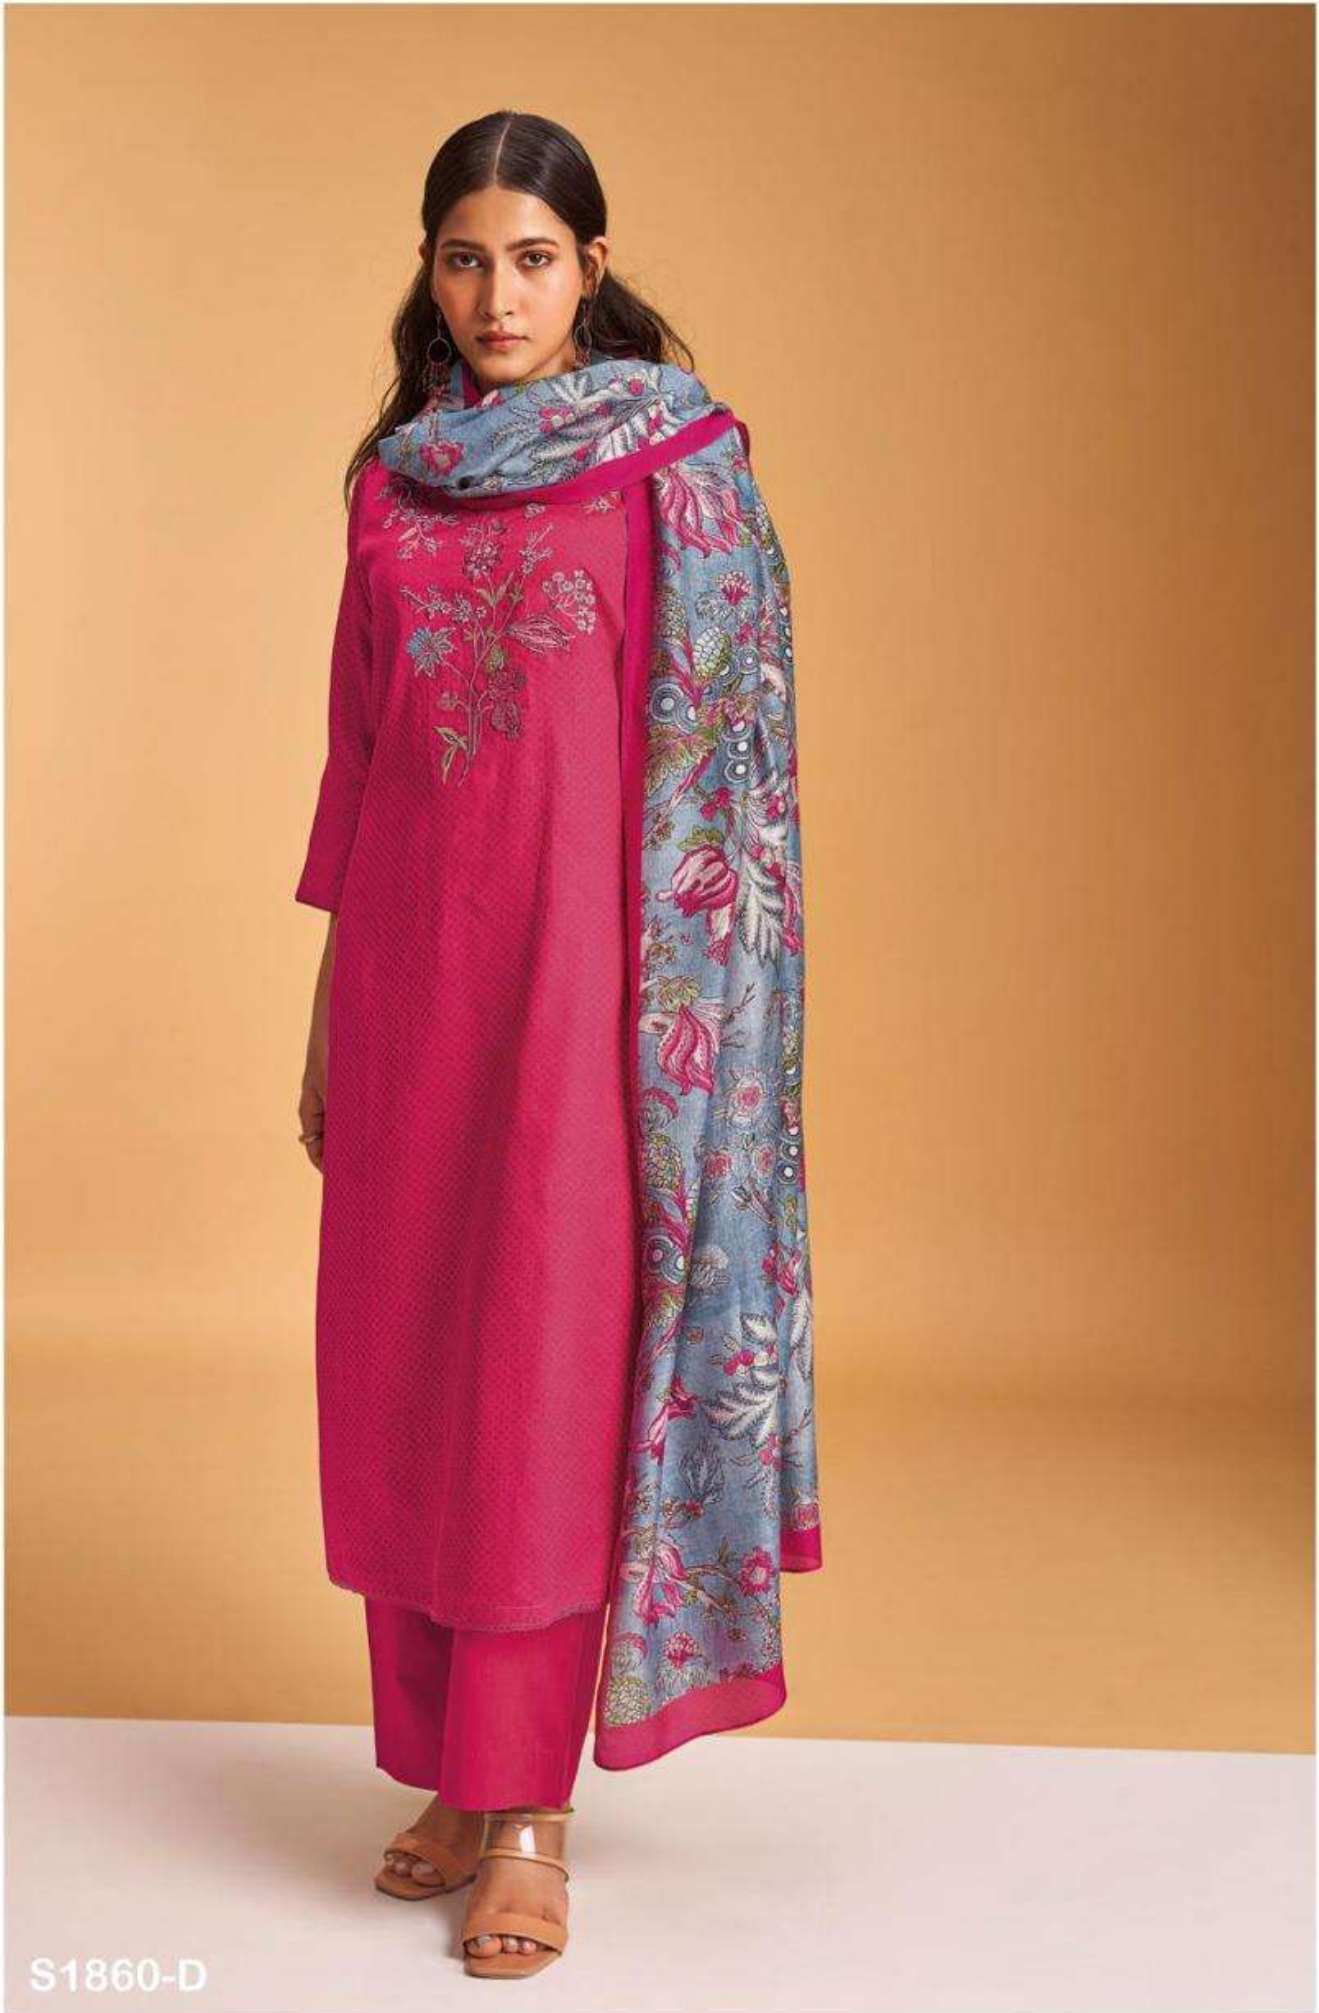

Ganga®  
Noble  
S1860

S1860-A

S1860-B

S1860-C

S1860-D

S1860-B

PRODUCT NAME	<b>NOBLE</b>
D.NO.	S1860
DESCRIPTION	<b>TOP</b> PREMIUM COTTON SILK PRINTED WITH EMBROIDERY & HAND WORK AND LACE ON DAMAN  <b>BOTTOM</b> PREMIUM COTTON SILK SOLID COLOUR  <b>DUPATTA</b> FINEST BEMBERG LAWN PRINTED
HSN CODE	<b>520851</b>
WHOLESALE PRICE	<b>1640/- EACH+GST(EXTRA)</b>

S1860-A

S1860-B

S1860-C

S1860-D

Ganga®  
Noble  
S1860- A/B/C/D