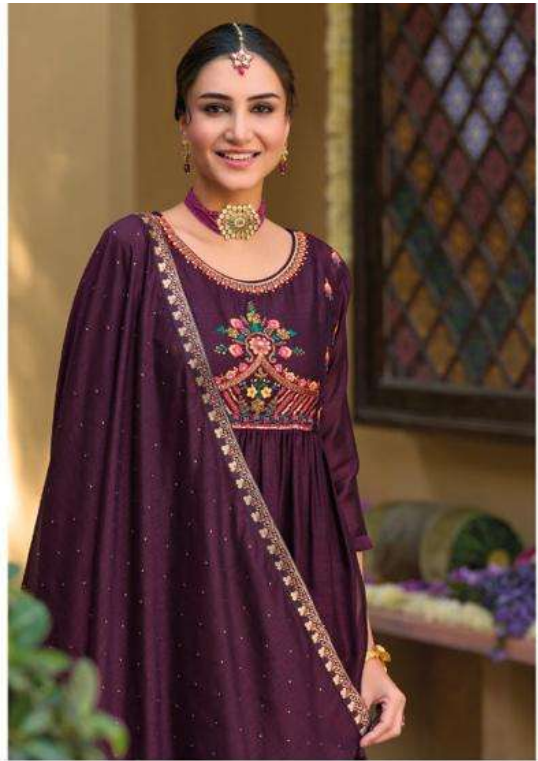

EVERY FLOWER IS A SOUL

10605