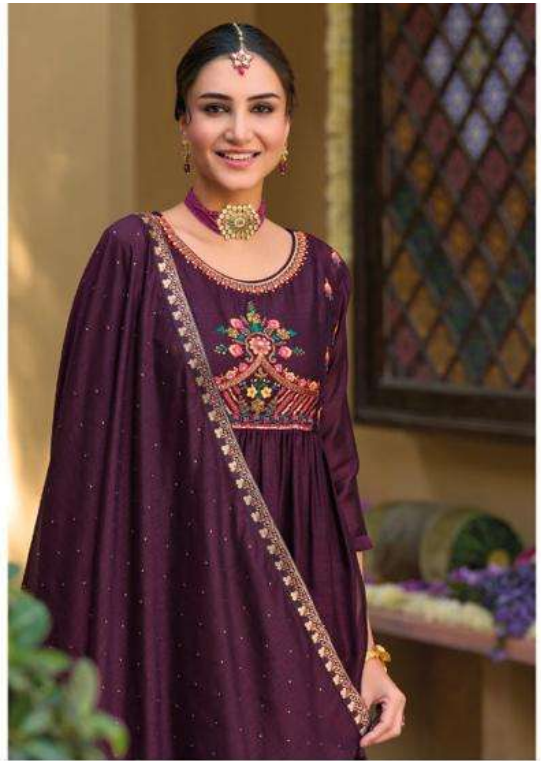

EVERY FLOWER IS A SOUL

10605