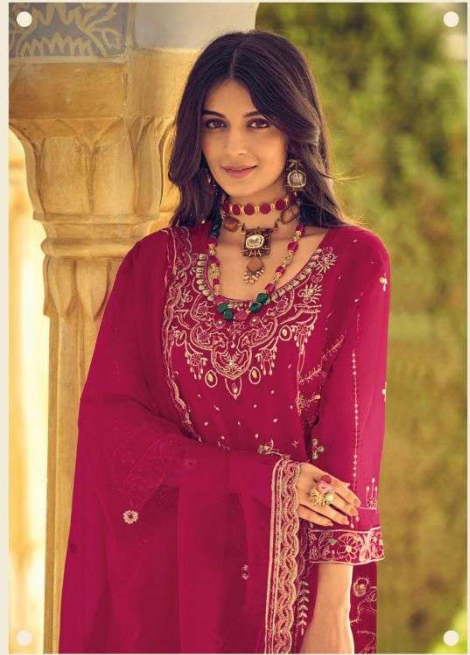

JAY KRISHNA
ICONIC WEAR

BRAND BY

your choice[®]

MESSI - 11

READY MADE COLLECTION

11001

JAY KRISHNA
ICORIC WEAR

JAY KRISHNA
ICONIC WEAR

11002

11003

JAY KRISHNA
ICONIC WEAR

11001

11002

11003

JAY KRISHNA
ICONIC WEAR

MESSI - 11
READY MADE COLLECTION