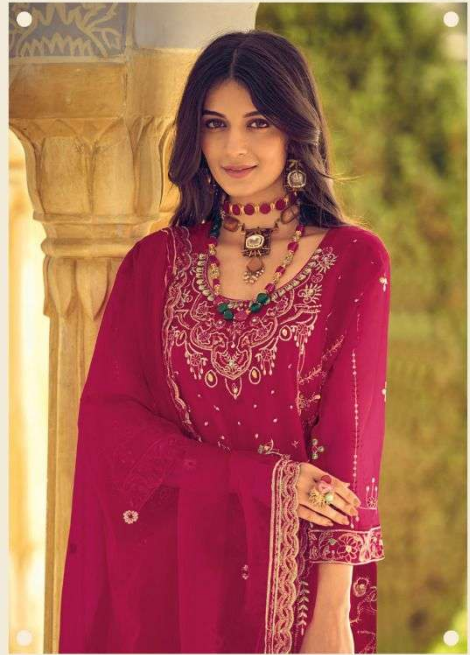

JAY KRISHNA  
ICONIC WEAR

BRAND BY

your choice<sup>®</sup>

# MESSI - 11

READY MADE COLLECTION

11001

JAY KRISHNA  
ICORIC WEAR

JAY KRISHNA  
ICONIC WEAR

11002

11003

JAY KRISHNA  
ICONIC WEAR

11001

11002

11003

JAY KRISHNA  
ICONIC WEAR

**MESSI - 11**  
READY MADE COLLECTION