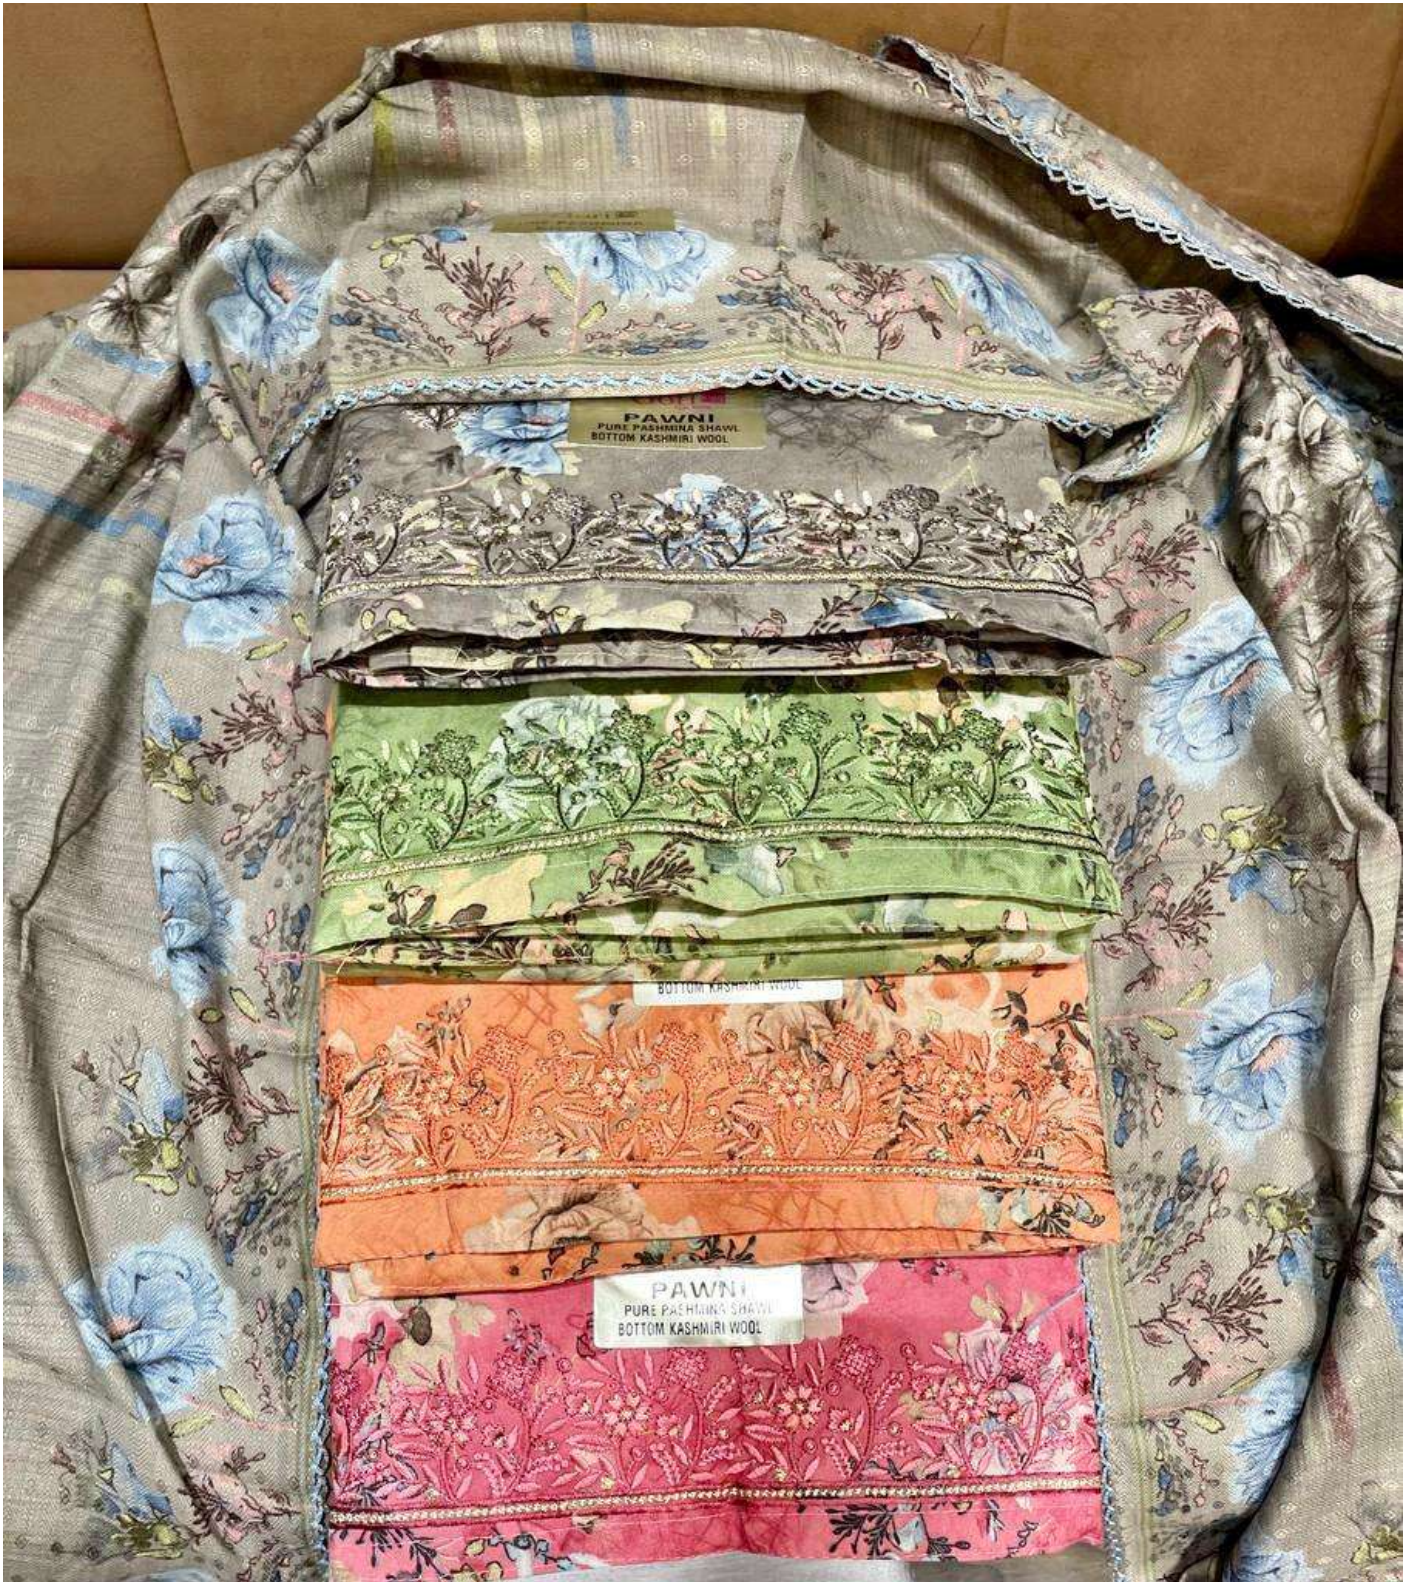

PURE PASHMINA SHAWL

She Gori PASHMINA
PAWNI
PURE PASHMINA SHAWL
BOTTOM KASHMIRI WOOL

PAWNI
PURE PASHMINA SHAWL
BOTTOM KASHMIRI WOOL

BOTTOM KASHMIRI WOOL

PAWNI
PURE PASHMINA SHAWL
BOTTOM KASHMIRI WOOL