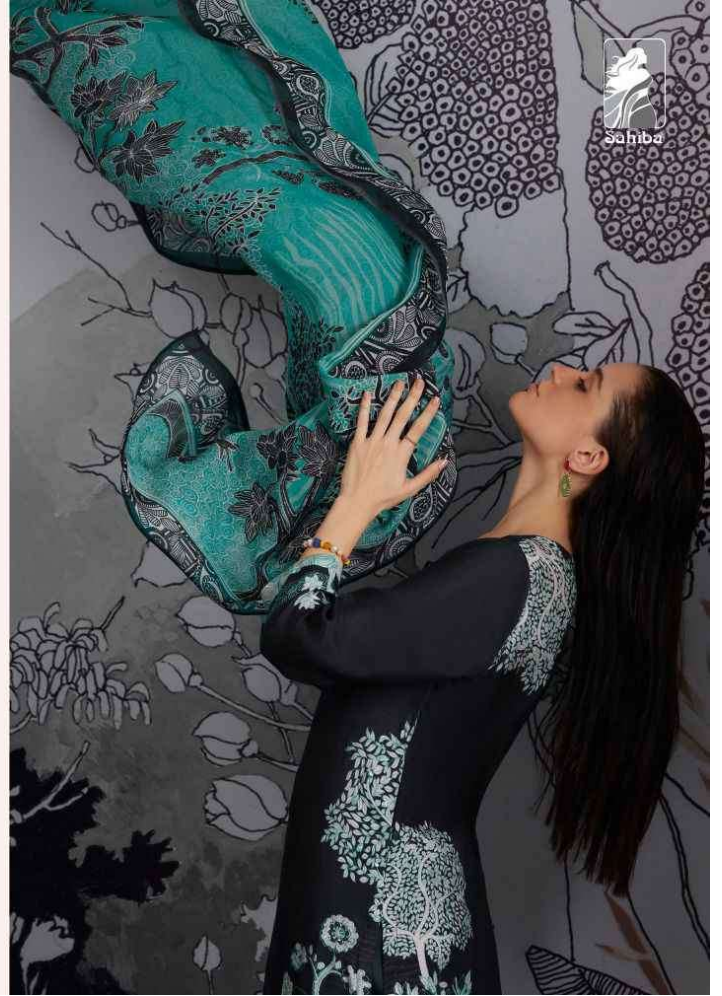

MaALI

RATE LIST

H S N CODE - 520851

DESIGN NO

732 - 742

780 - 795

785 - 766

798 - 756

DESCRIPTION

TOP - MUSLIN SILK DIGITAL PRINT WITH HAND WORK

BOTTOM - MULBERRY SATIN

DUPATTA - MUSLIN SILK DUPATTA DIGITAL PRINT
WITH THREADLE WORK

RATE

{ RS, 2095/- }

TOTAL SUITS = 08 TOTAL AMOUNT - 16760/- AVG. RATE - 2095/-

Mob : +91-96242 83111