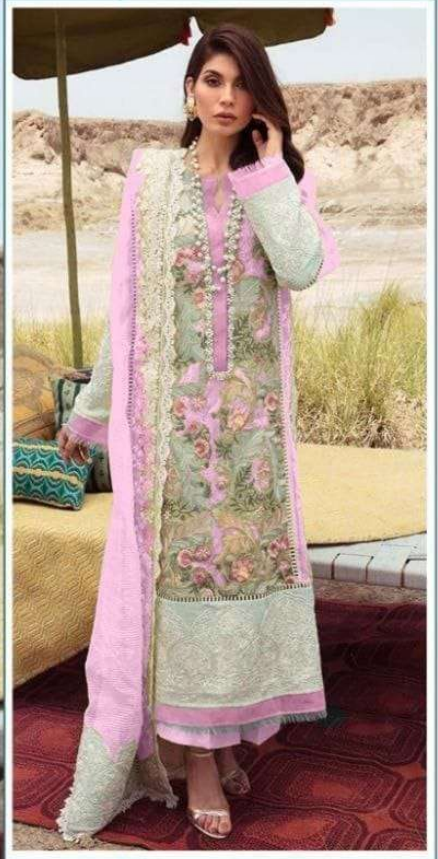

سنا مریم  
Sana Maryam

TOP:- CAMBRIC COTTON  
DUPATTA:- COTA CHEX  
BOTTOM/INNER:- SEMI LAWN

**CRIMSON**  
PREMIUM LAWN COLLECTION

SM-104

سنا مریم  
Sana Maryam

TOP:- CAMBRIC COTTON  
DUPATTA:- COTA CHEX  
BOTTOM/INNER:- SEMI LAWN

**CRIMSON**  
PREMIUM LAWN COLLECTION

SM-104

Sana Maryam

Sana Maryam

Sana Maryam

TOP: CAMBRIC COTON  
DUPPIES: COTTA CHEX  
BOTTOM/INNER: SEAM LAWN

**CRIMSON**  
PREMIUM TOPS COLLECTION

SM-104