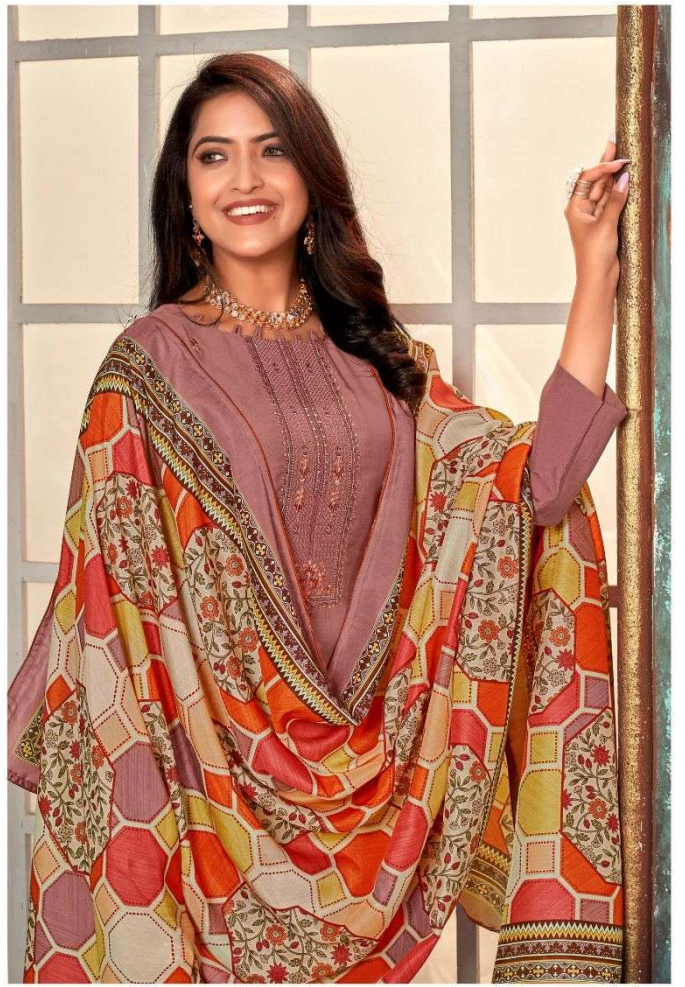

NARI

MALABAR

VOL - 2

Presenting To You Our New Catalogue

MALABAR

VOL - 2

-: TOP :-

PURE SILK EMBROIDERY WORK

-: BOTTOM :-

VISCOUS REYON

-: DUPATTA :-

MUSLIN DIGITAL PRINT WITH TUSSELS

6001

6002

6003

6004