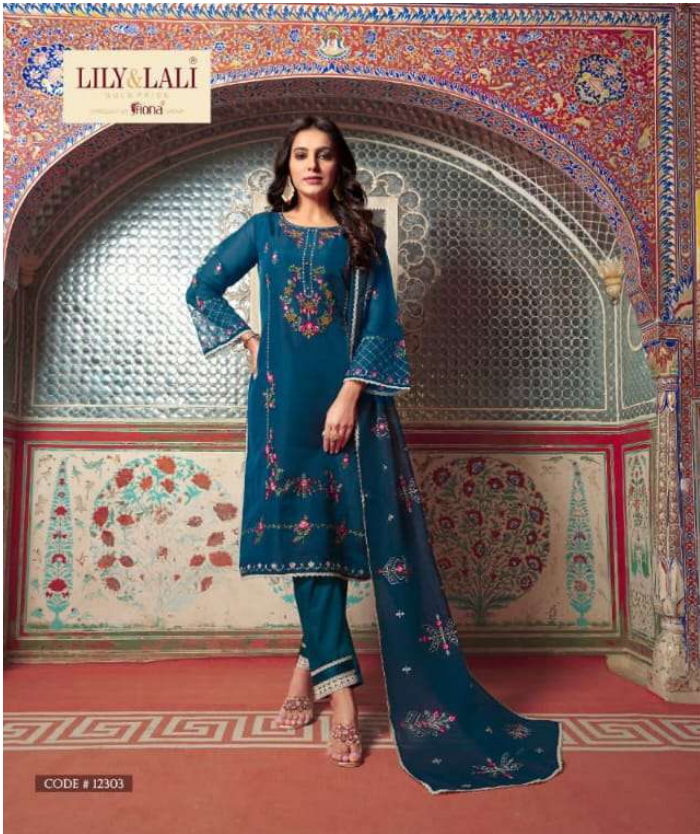

LILY & LALI[®]

GULSPRIDE

A PRODUCT OF *fiona* GROUP

SHAHNAZ 

LILY & LALI
BY SIFONA

Beauty Grace
Glamour Creating Your Heritage Splendor

CODE # 12305

CODE # 12301