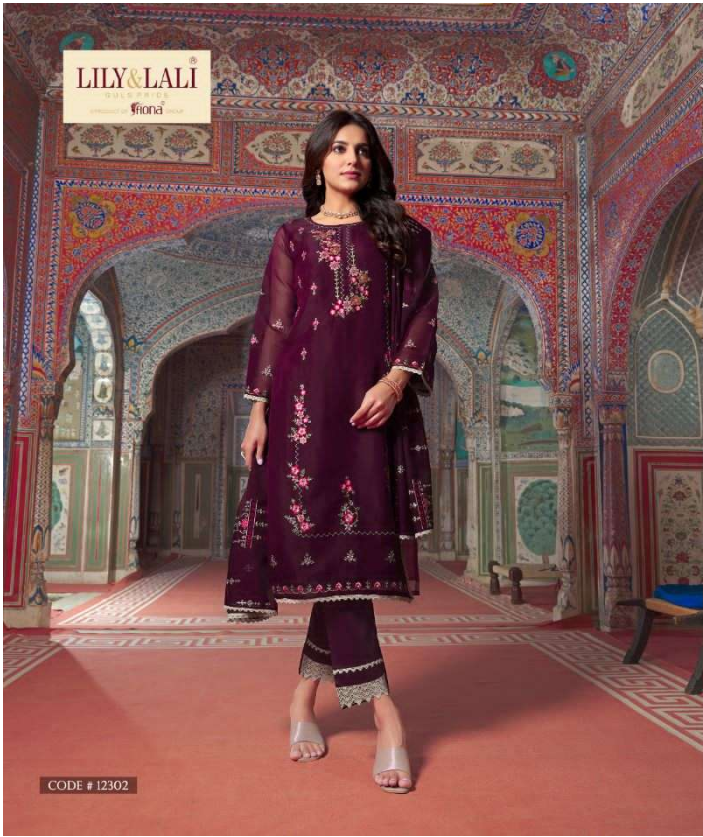

LILY & LALI[®]

GULSPRIDE

A PRODUCT OF *fiona* GROUP

SHAHNAZ 

LILY & LALI
BY SIFONA

Beauty Grace
Glamour Creating Your Heritage Splendor

CODE # 12305

CODE # 12301