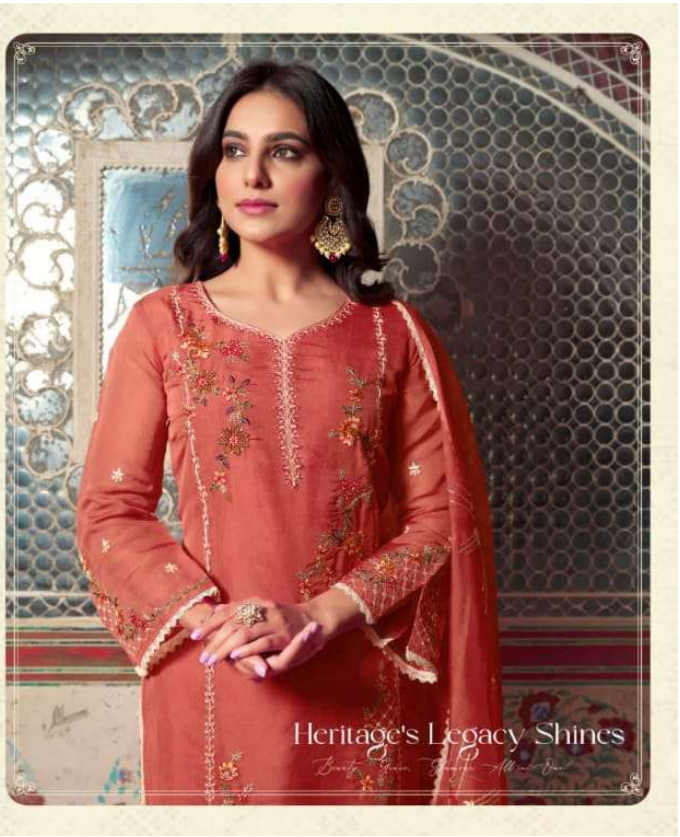

LILY & LALI[®]

GULSPRIDE

A PRODUCT OF *fiona* GROUP

SHAHNAZ 

LILY & LALI
BY SIFONA

Beauty Grace
Glamour Creating Your Heritage Splendor

CODE # 12305

CODE # 12301