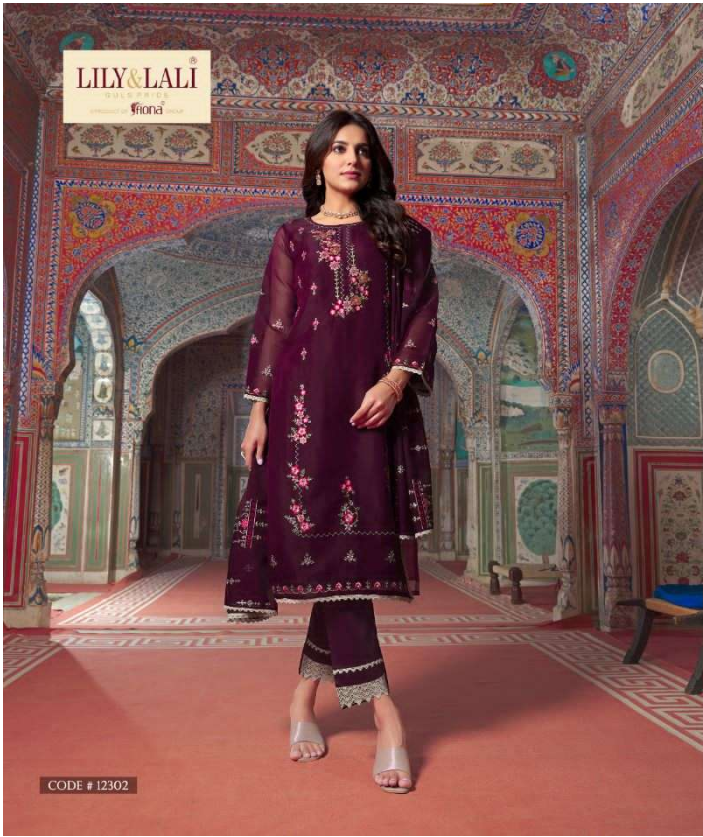

LILY & LALI[®]

GULSPRIDE

A PRODUCT OF *fiona* GROUP

SHAHNAZ 

LILY & LALI
BY SIFONA

Beauty Grace

Glamour, Creating Your Heritage Splendor

CODE # 12305