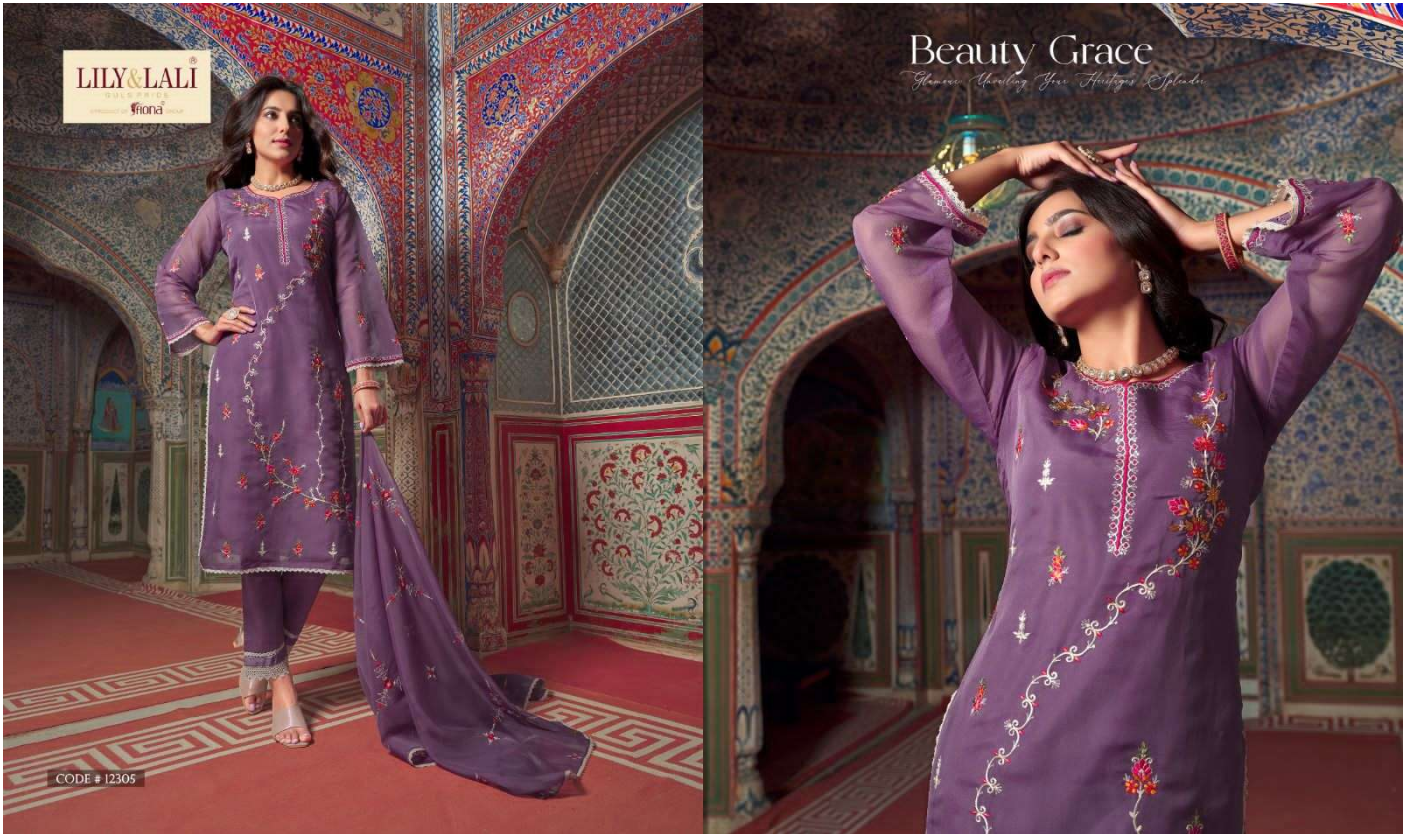

LILY & LALI[®]

GULSPRIDE

A PRODUCT OF *fiona* GROUP

SHAHNAZ 

LILY & LALI
BY SIFONA

Beauty Grace
Glamour Creating Your Heritage Splendor

CODE # 12305

CODE # 12301