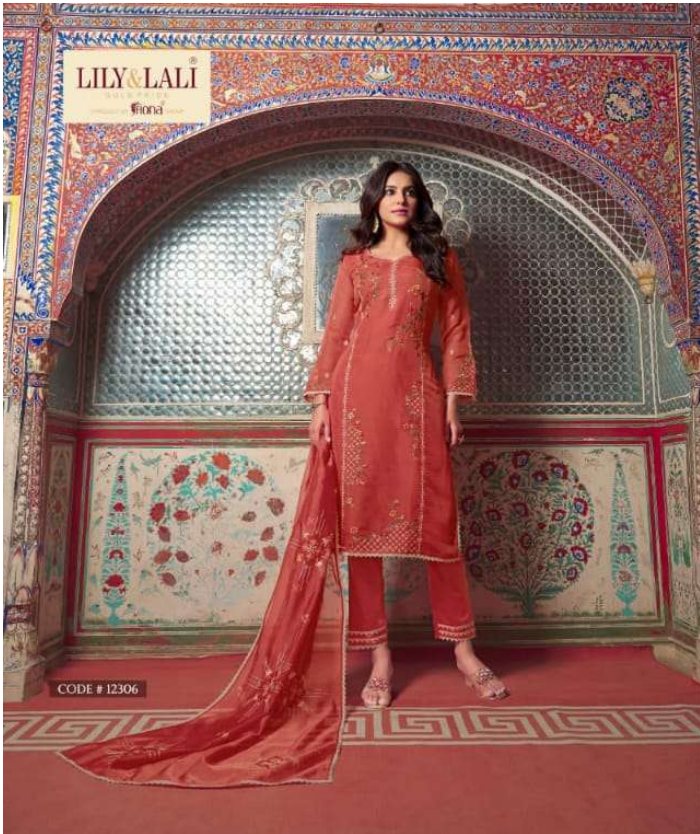

LILY & LALI[®]

GULSPRIDE

A PRODUCT OF *fiona* GROUP

SHAHNAZ 

LILY & LALI
BY SIFONA

Beauty Grace

Glamour, Creating Your Heritage Splendor

CODE # 12305