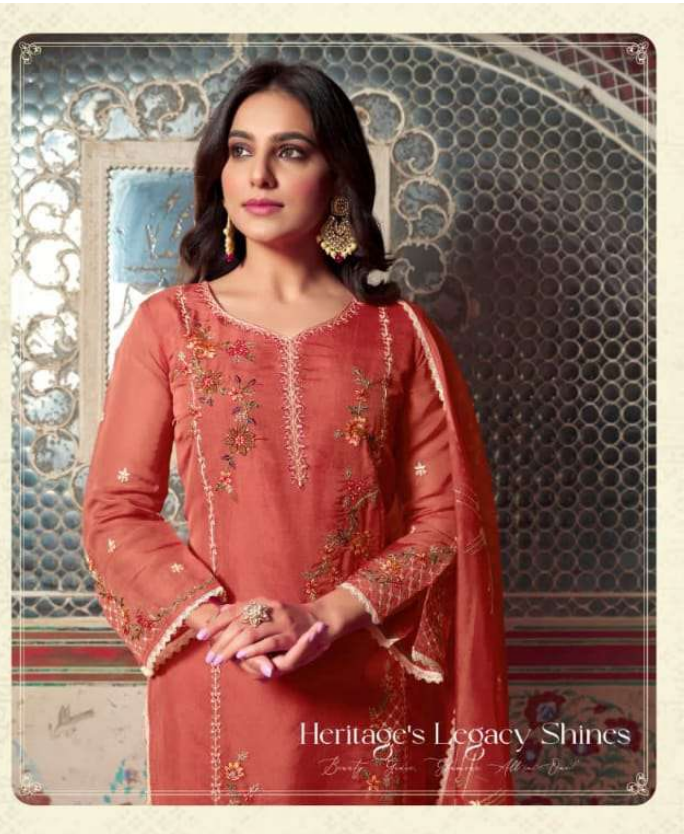

LILY & LALI[®]

GULSPRIDE

A PRODUCT OF *fiona* GROUP

SHAHNAZ 

LILY & LALI
BY SIFONA

Beauty Grace

Glamour, Creating Your Heritage Splendor

CODE # 12305