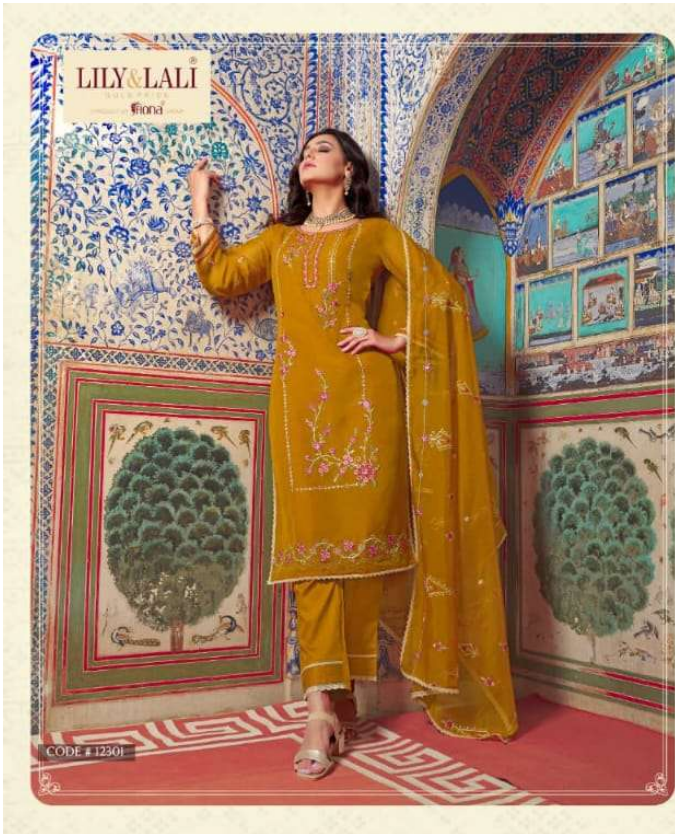

LILY & LALI[®]

GULSPRIDE

A PRODUCT OF *fiona* GROUP

SHAHNAZ 

LILY & LALI
BY SIFONA

Beauty Grace

Glamour, Creating Your Heritage Splendor

CODE # 12305