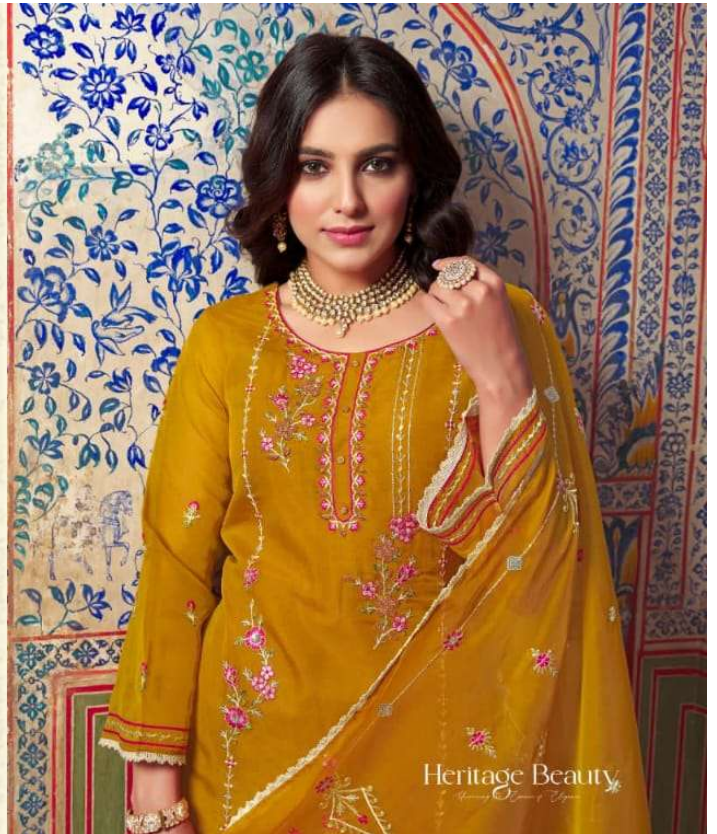

LILY & LALI[®]

GULSPRIDE

A PRODUCT OF *fiona* GROUP

SHAHNAZ 

LILY & LALI
BY SIFONA

Beauty Grace

Glamour, Creating Your Heritage Splendor

CODE # 12305