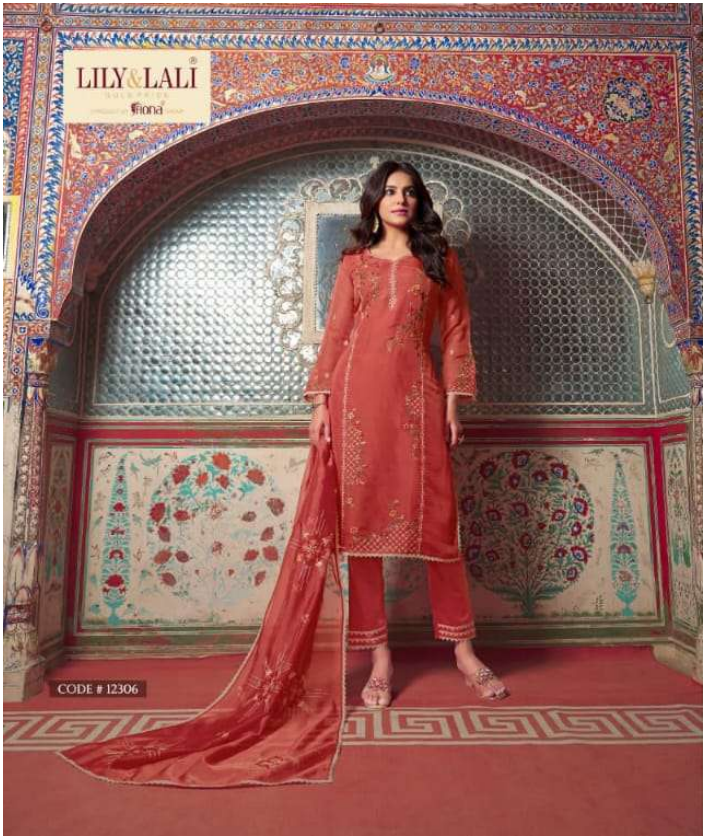

LILY & LALI[®]

GULSPRIDE

A PRODUCT OF *fiona* GROUP

SHAHNAZ 

LILY & LALI
BY SIFONA

Beauty Grace
Glamour Creating Your Heritage Splendor

CODE # 12305

CODE # 12301