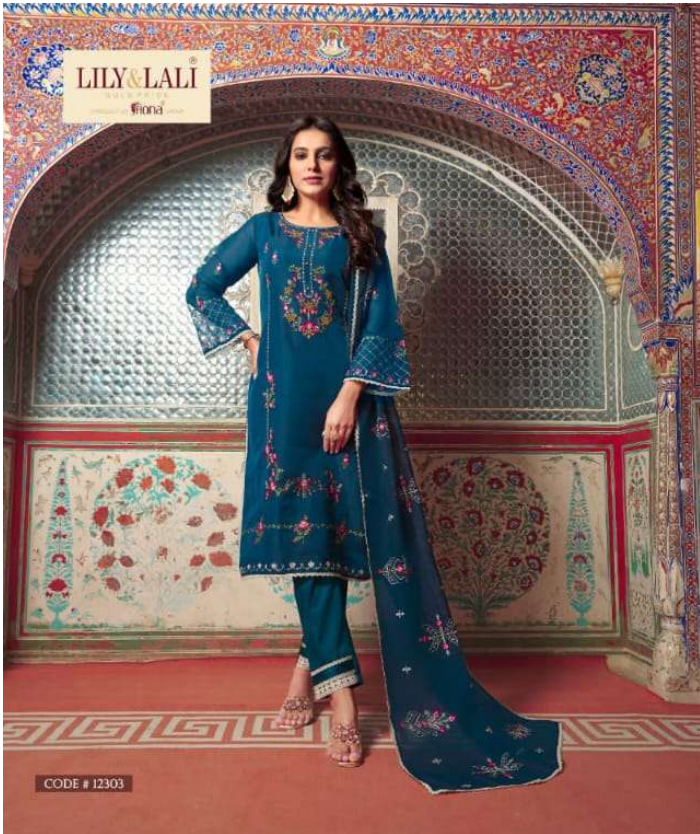

LILY & LALI[®]

GULSPRIDE

A PRODUCT OF *fiona* GROUP

SHAHNAZ 

LILY & LALI
BY SIFONA

Beauty Grace

Glamour, Creating Your Heritage Splendor

CODE # 12305