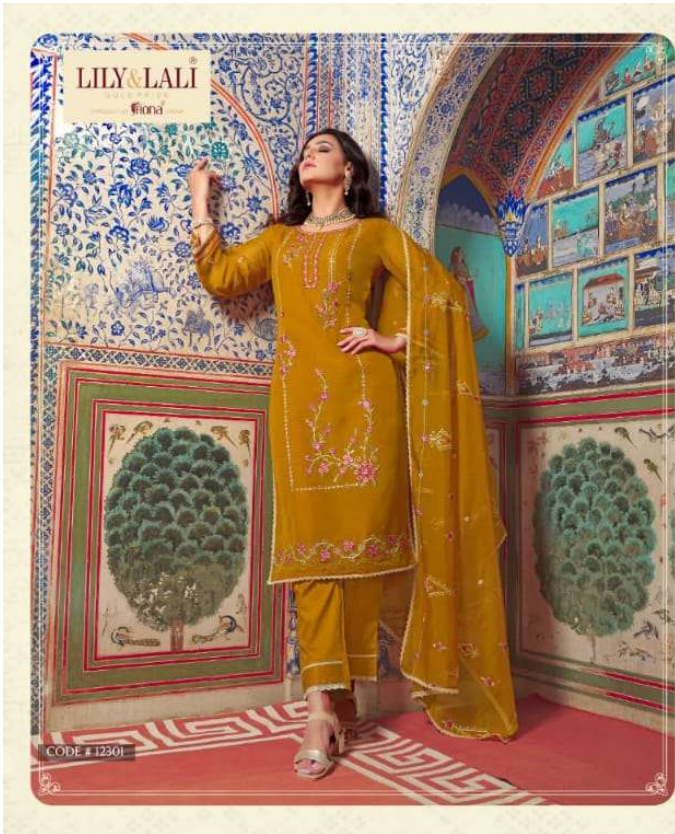

LILY & LALI[®]

GULSPRIDE

A PRODUCT OF *fiona* GROUP

SHAHNAZ 

LILY & LALI
BY SIFONA

Beauty Grace
Glamour Creating Your Heritage Splendor

CODE # 12305

CODE # 12301