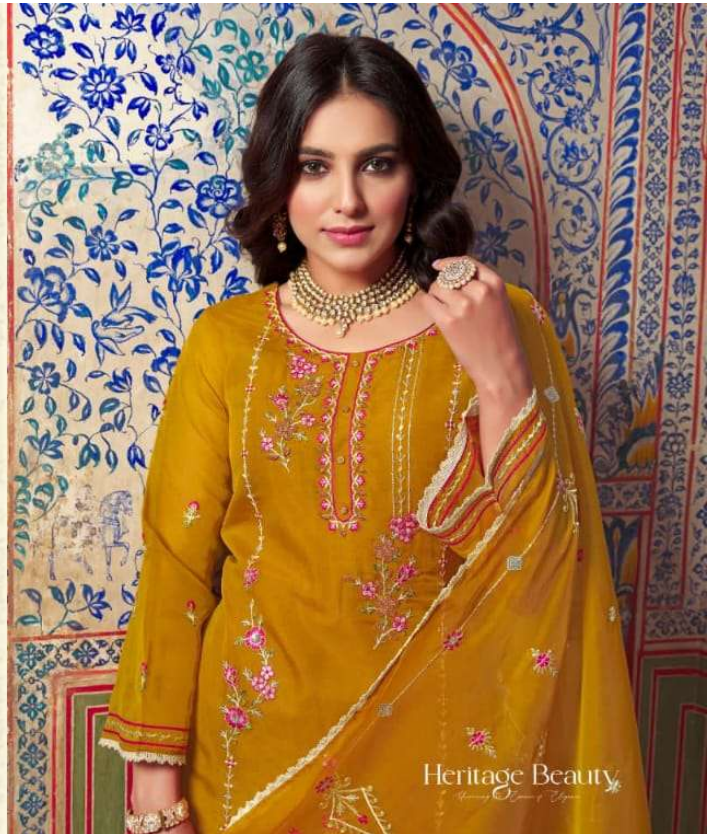

LILY & LALI[®]

GULSPRIDE

A PRODUCT OF *fiona* GROUP

SHAHNAZ 

LILY & LALI
BY SIFONA

Beauty Grace
Glamour Creating Your Heritage Splendor

CODE # 12305

CODE # 12301