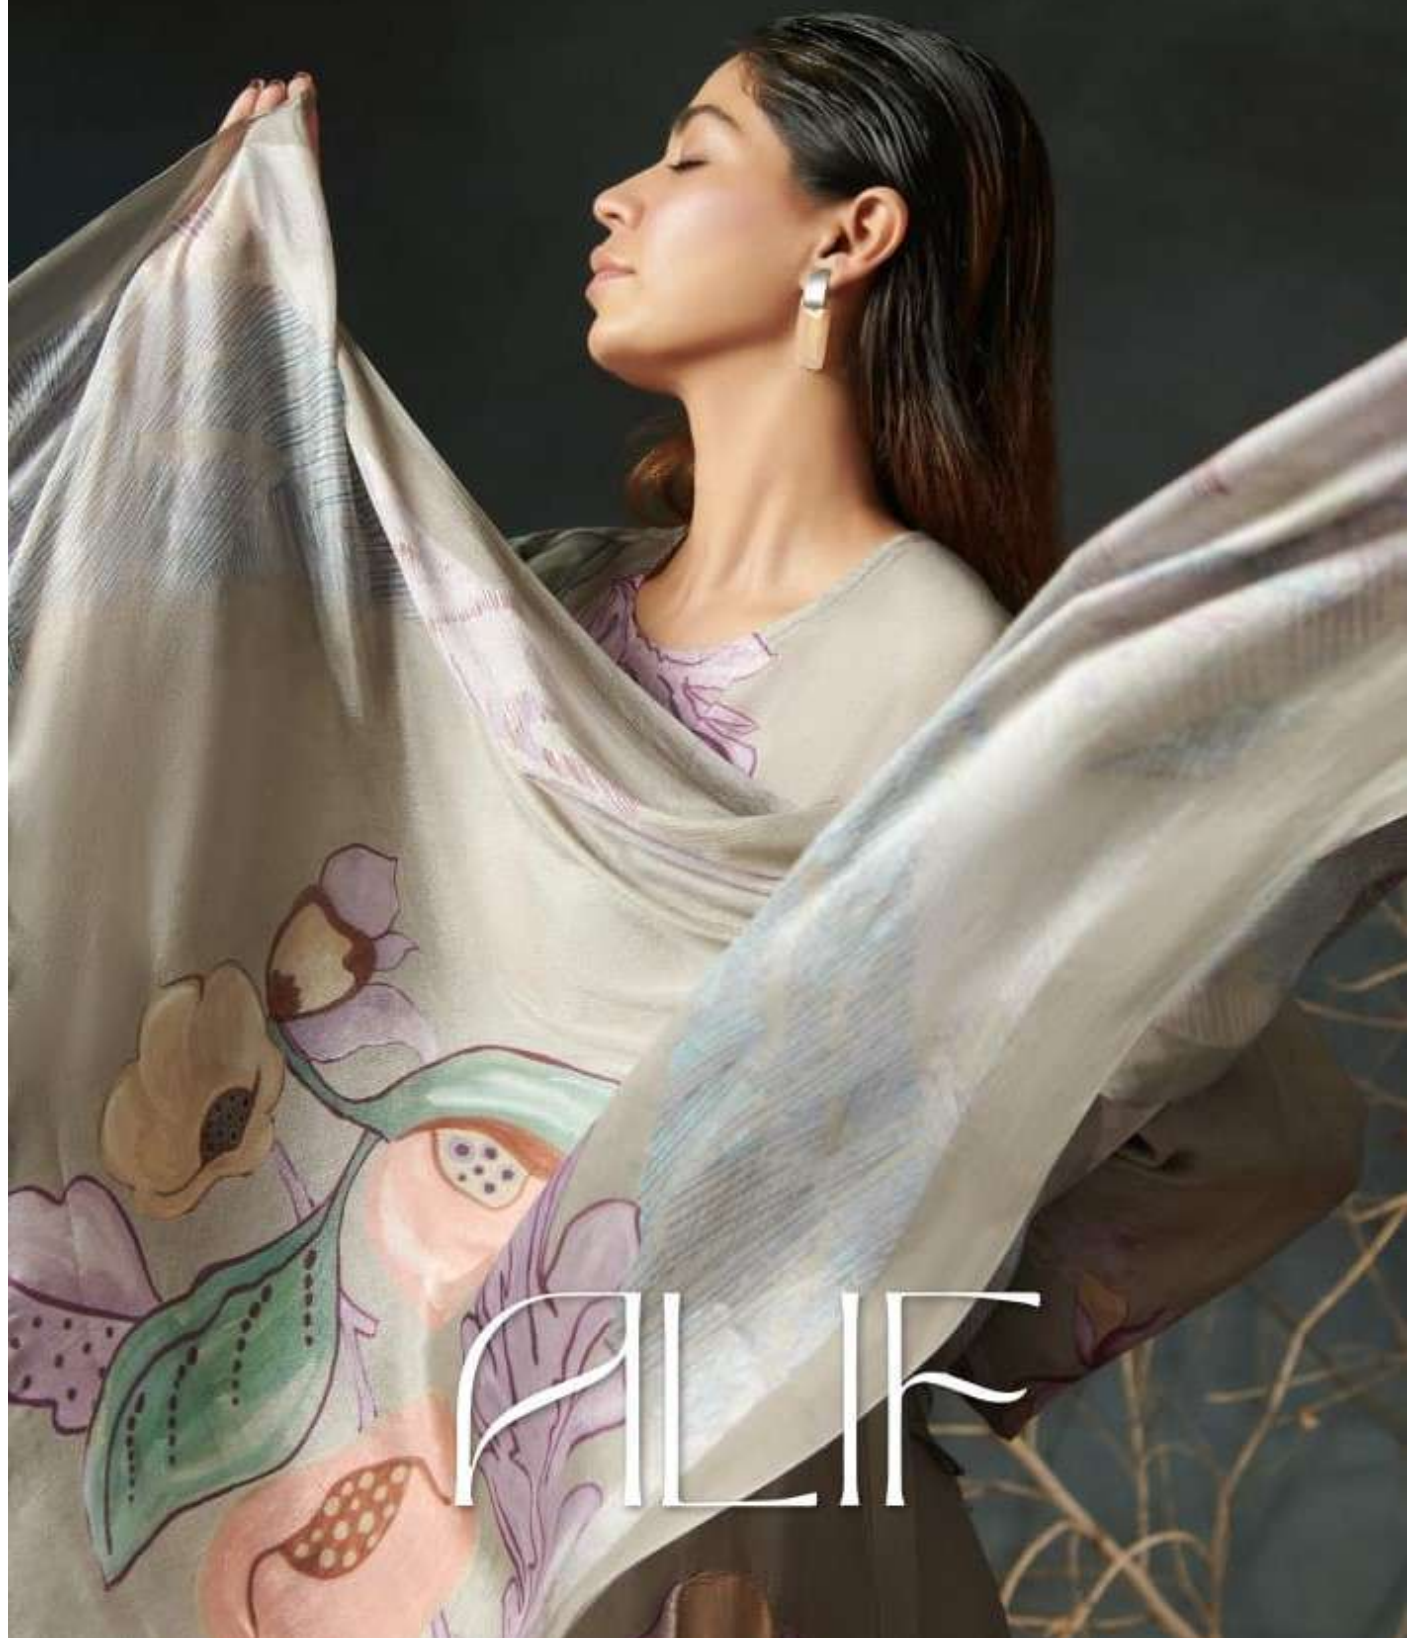

Sahiba®

SAHIBA