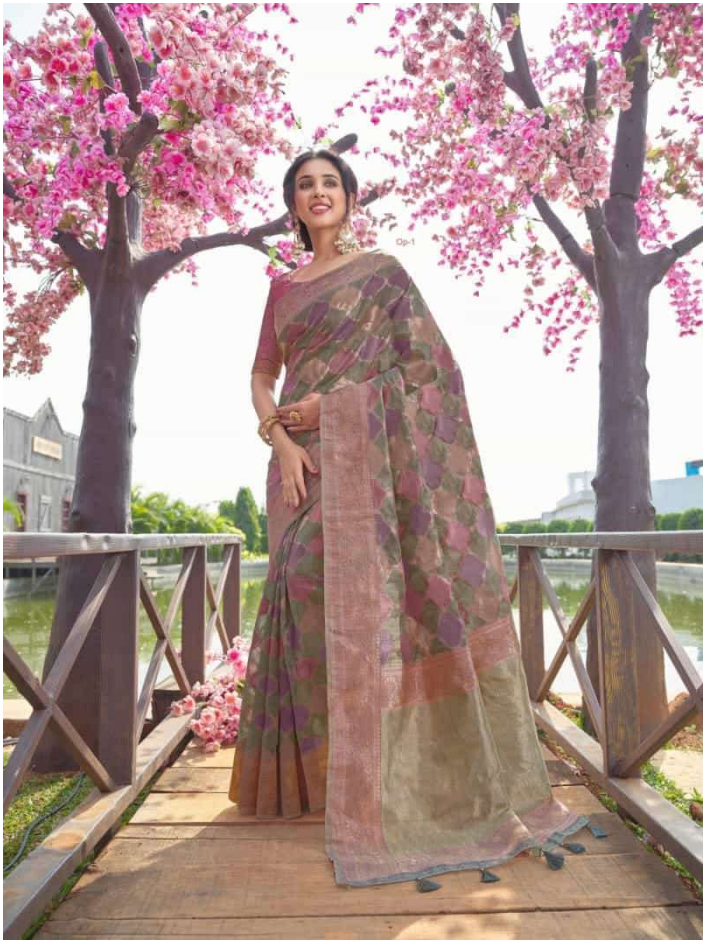

  
JOH RIVAAJ

Jashika

VOL - 550  
DOUBLE BLOUSE

( EMBROIDERY BLOUSE HAF STICH AND VIVING BLOUSE )

JOH RIVAAJ

Double Blouse

55001

( EMBROIDERY BLOUSE HAF STICH AND VIVING BLOUSE )