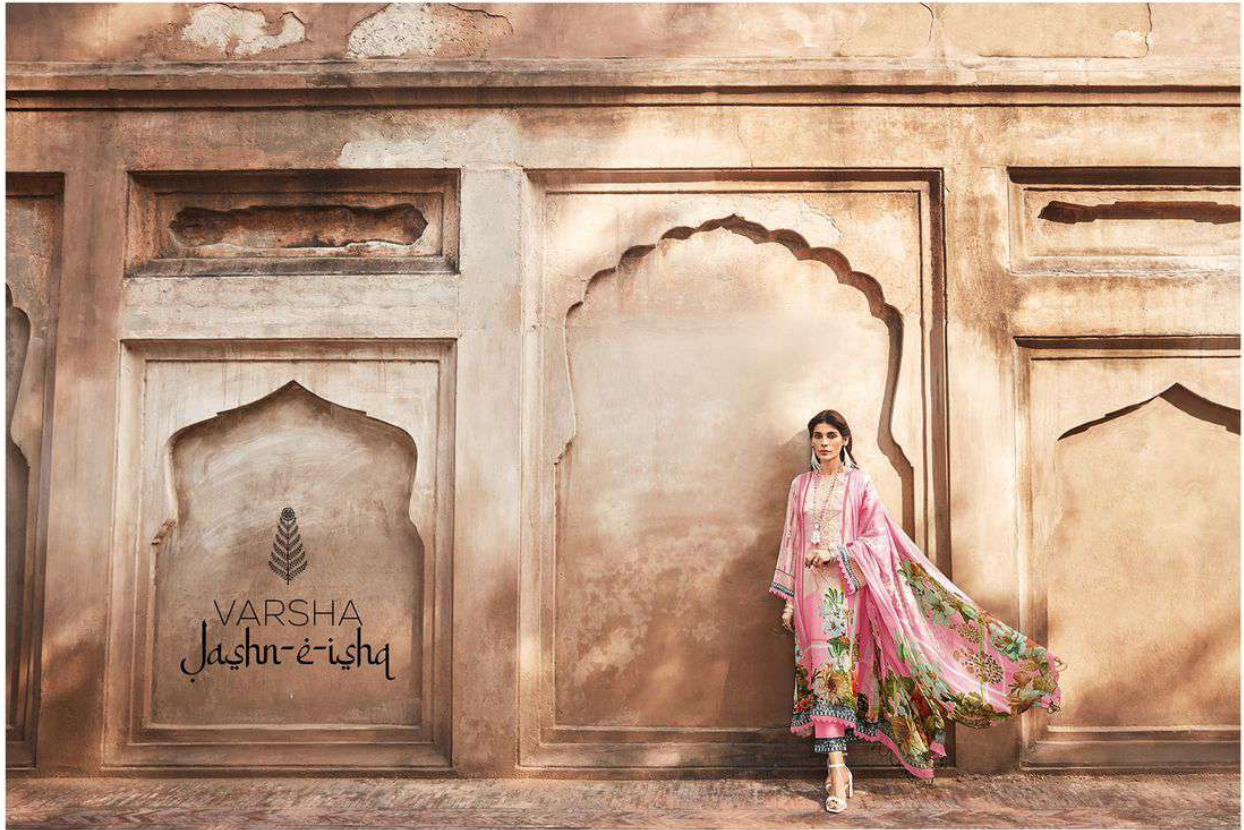

VARSHA
Jashn-e-ishaq

DESIGN	PRICE	DESCRIPTION
JASHN-01	2080	•TOP• PAK MUSLIN WITH LACES & PATCHES
JASHN-02	2080	•BOTTOM• DYED LYNX PANTS WITH TASSEL & LACE
JASHN-03	2080	•DUPATTA• TABY ORGANZA

TOTAL AMOUNT :6,240/-+GST
TOTAL PIECES : 3