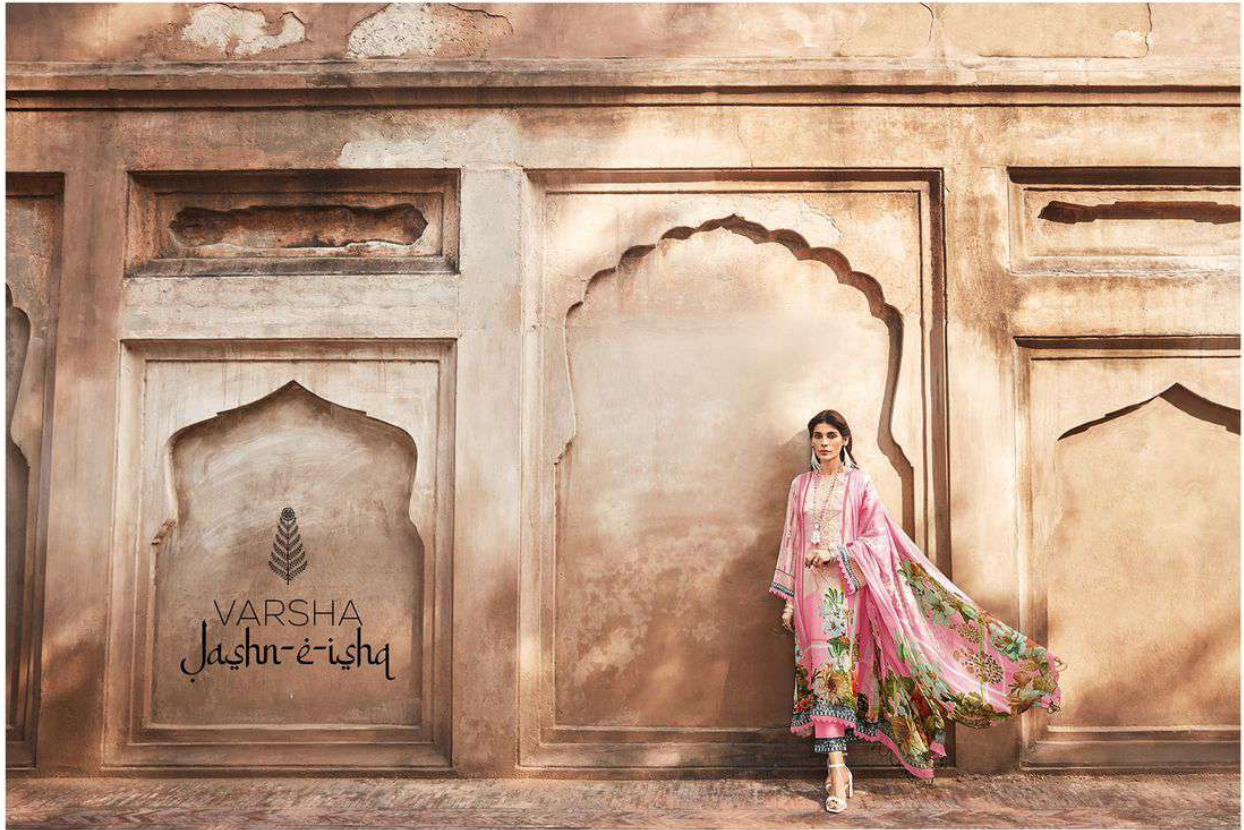

VARSHA  
*Jashn-e-ishaq*

DESIGN	PRICE	DESCRIPTION
JASHN-01	2080	•TOP• PAK MUSLIN WITH LACES & PATCHES
JASHN-02	2080	•BOTTOM• DYED LYNX PANTS WITH TASSEL & LACE
JASHN-03	2080	•DUPATTA• TABY ORGANZA

**TOTAL AMOUNT :6,240/-+GST**  
**TOTAL PIECES : 3**