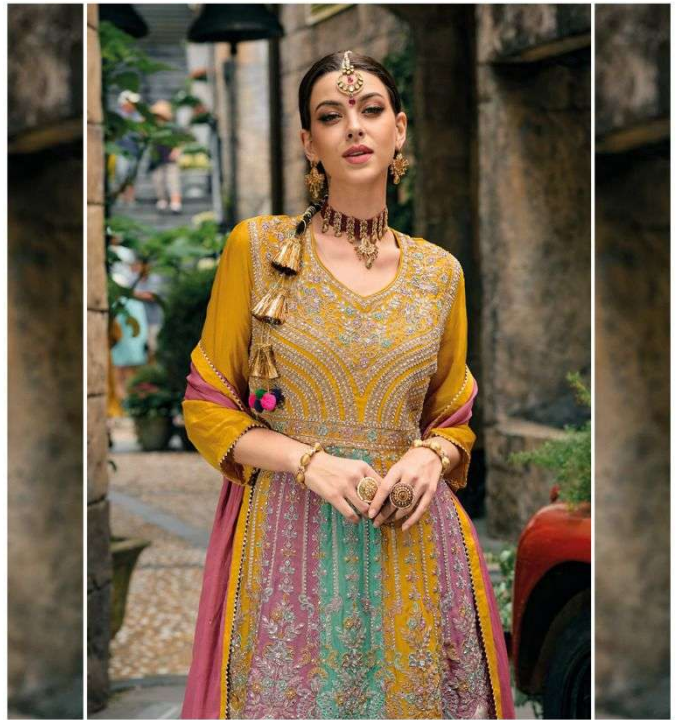

leba® lifestyle

Barbie

CODE: 1608

CODE: 1609

eba lifestyle

EBA || 1608

EBA || 1609