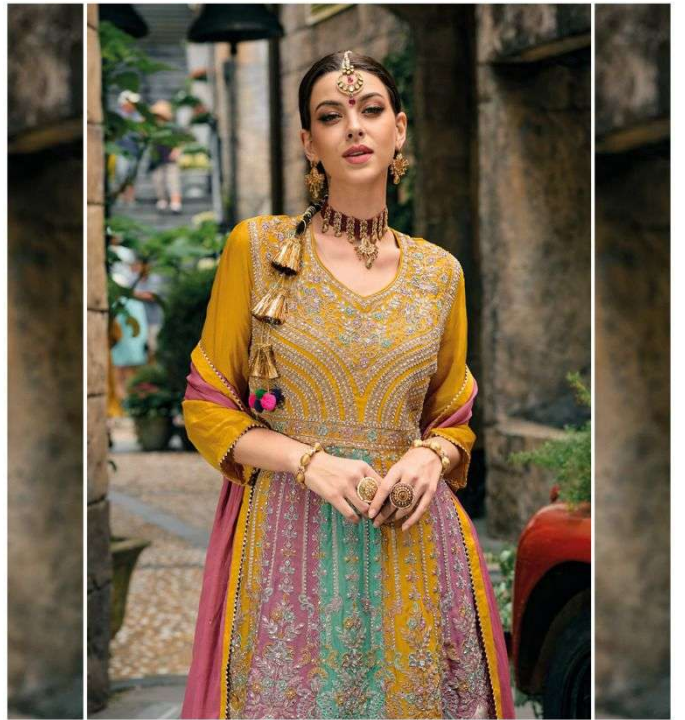

leba® lifestyle

Barbie

CODE: 1608

CODE: 1609

eba lifestyle

EBA || 1608

EBA || 1609

Barbie