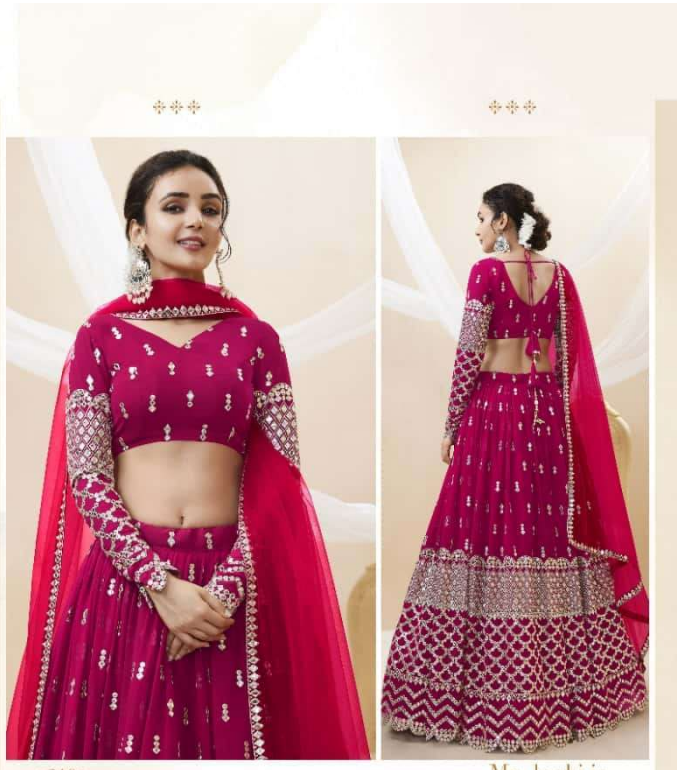

❖310❖

My looki is attainable