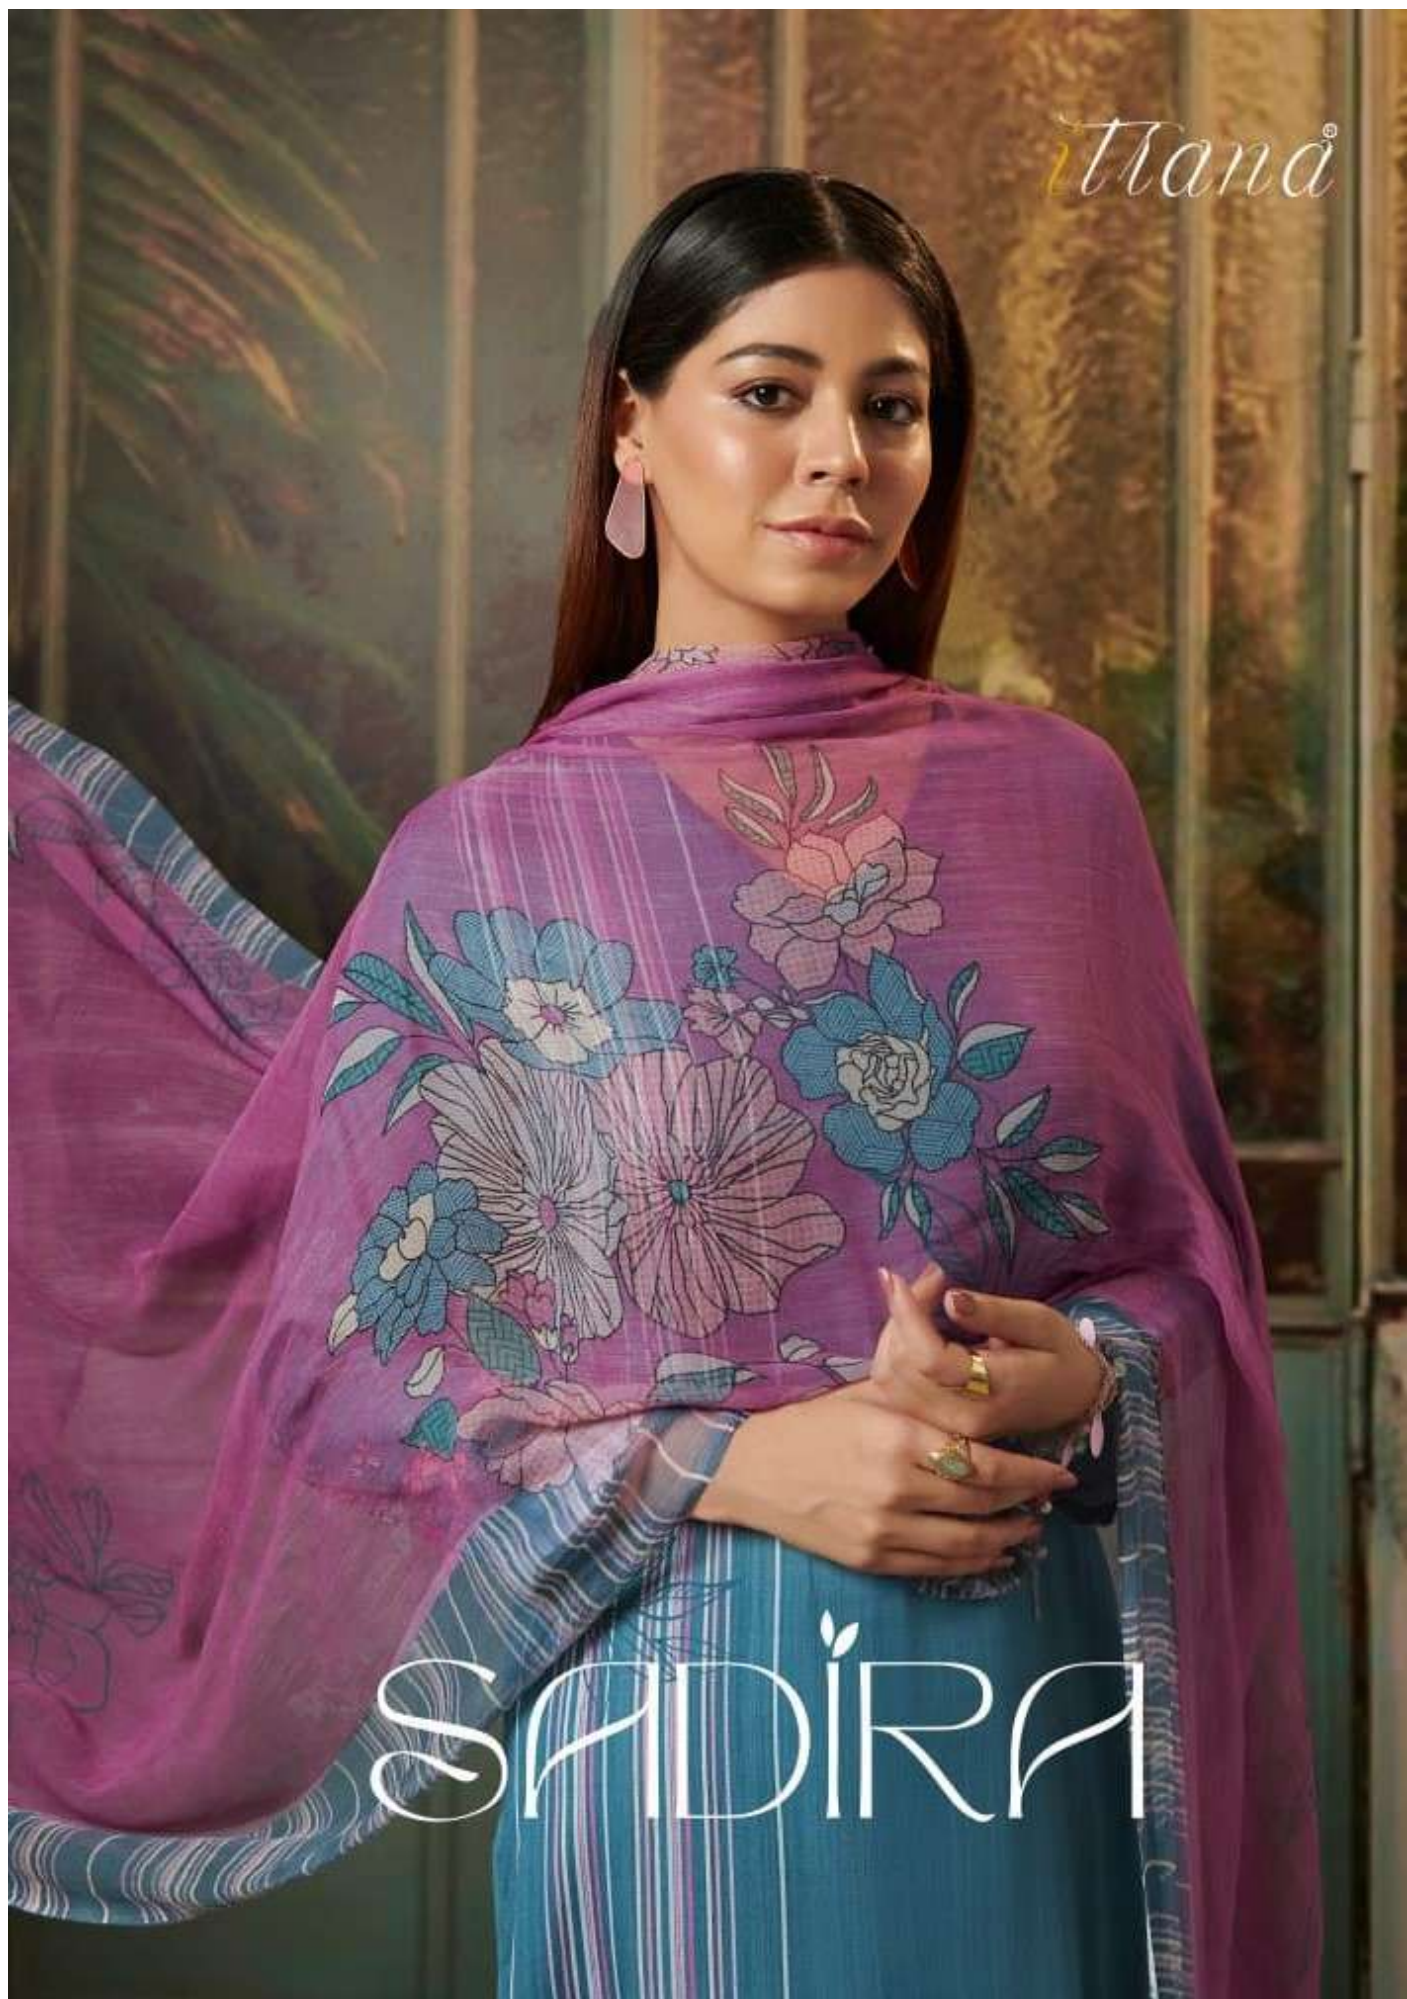

Iraná®

SADIRA