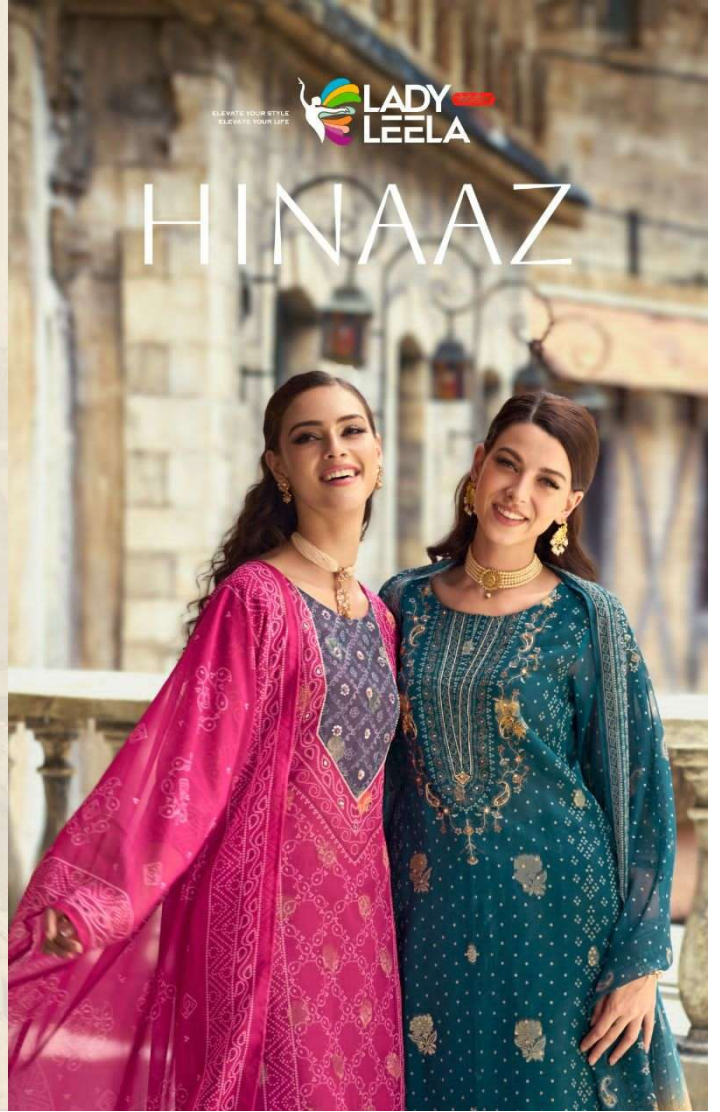

ELEVATE YOUR STYLE
ELEVATE YOUR LIFE

LADY
LEELA

HINAAZ

HINAAZ

FABRIC DETAILS

TOP

VISCOSE ORGANZA JACQUARD DIGITAL PRINT
KURTI WITH HANDWORK

BOTTOM

PURE VISCOSE SILK PANT WITH HANDWORK &
MOBILE POCKET

DUPATTA

VISCOSE ORGANZA DIGITAL PRINT WITH TESSELS

SIZES

M L XL XXL 3XL

NOTE

POCKET INSIDE EVERY PANT
STICKER PHOTO INSIDE EVERY CATALOGUE

1001