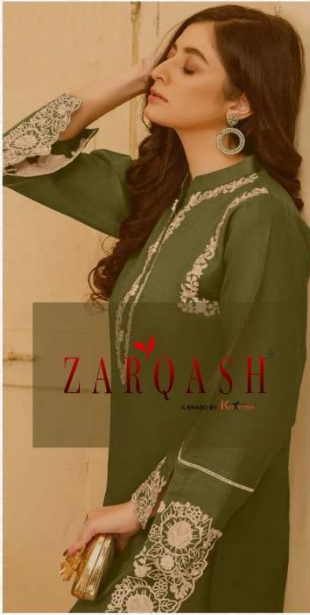

ZARQASH®

A BRAND BY KHAAYRA

TOP
HEAVY GEORGETTE
FABRICS