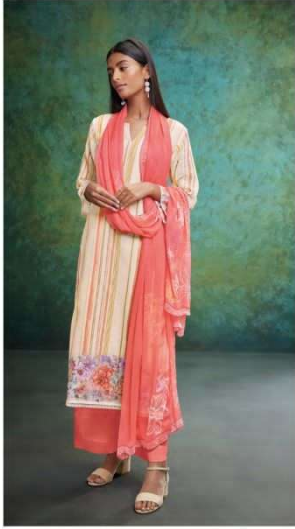

Ganga®  
Aadrika  
S1727

S1727-A

S1727-B

S1727-C

S1727-D

PRODUCT NAME	<b>AADRIKA</b>
D.NO.	S1727
DESCRIPTION	<b>TOP</b> PREMIUM LINEN PATTERN PRINTED WITH HAND WORK AND COTTON LACE ON DAMAN  <b>BOTTOM</b> PREMIUM COTTON SOLID COLOR  <b>DUPATTA</b> PURE CHIFFON PRINTED
HSN CODE	<b>520851</b>
WHOLESALE PRICE	<b>1745/- EACH+GST(EXTRA)</b>