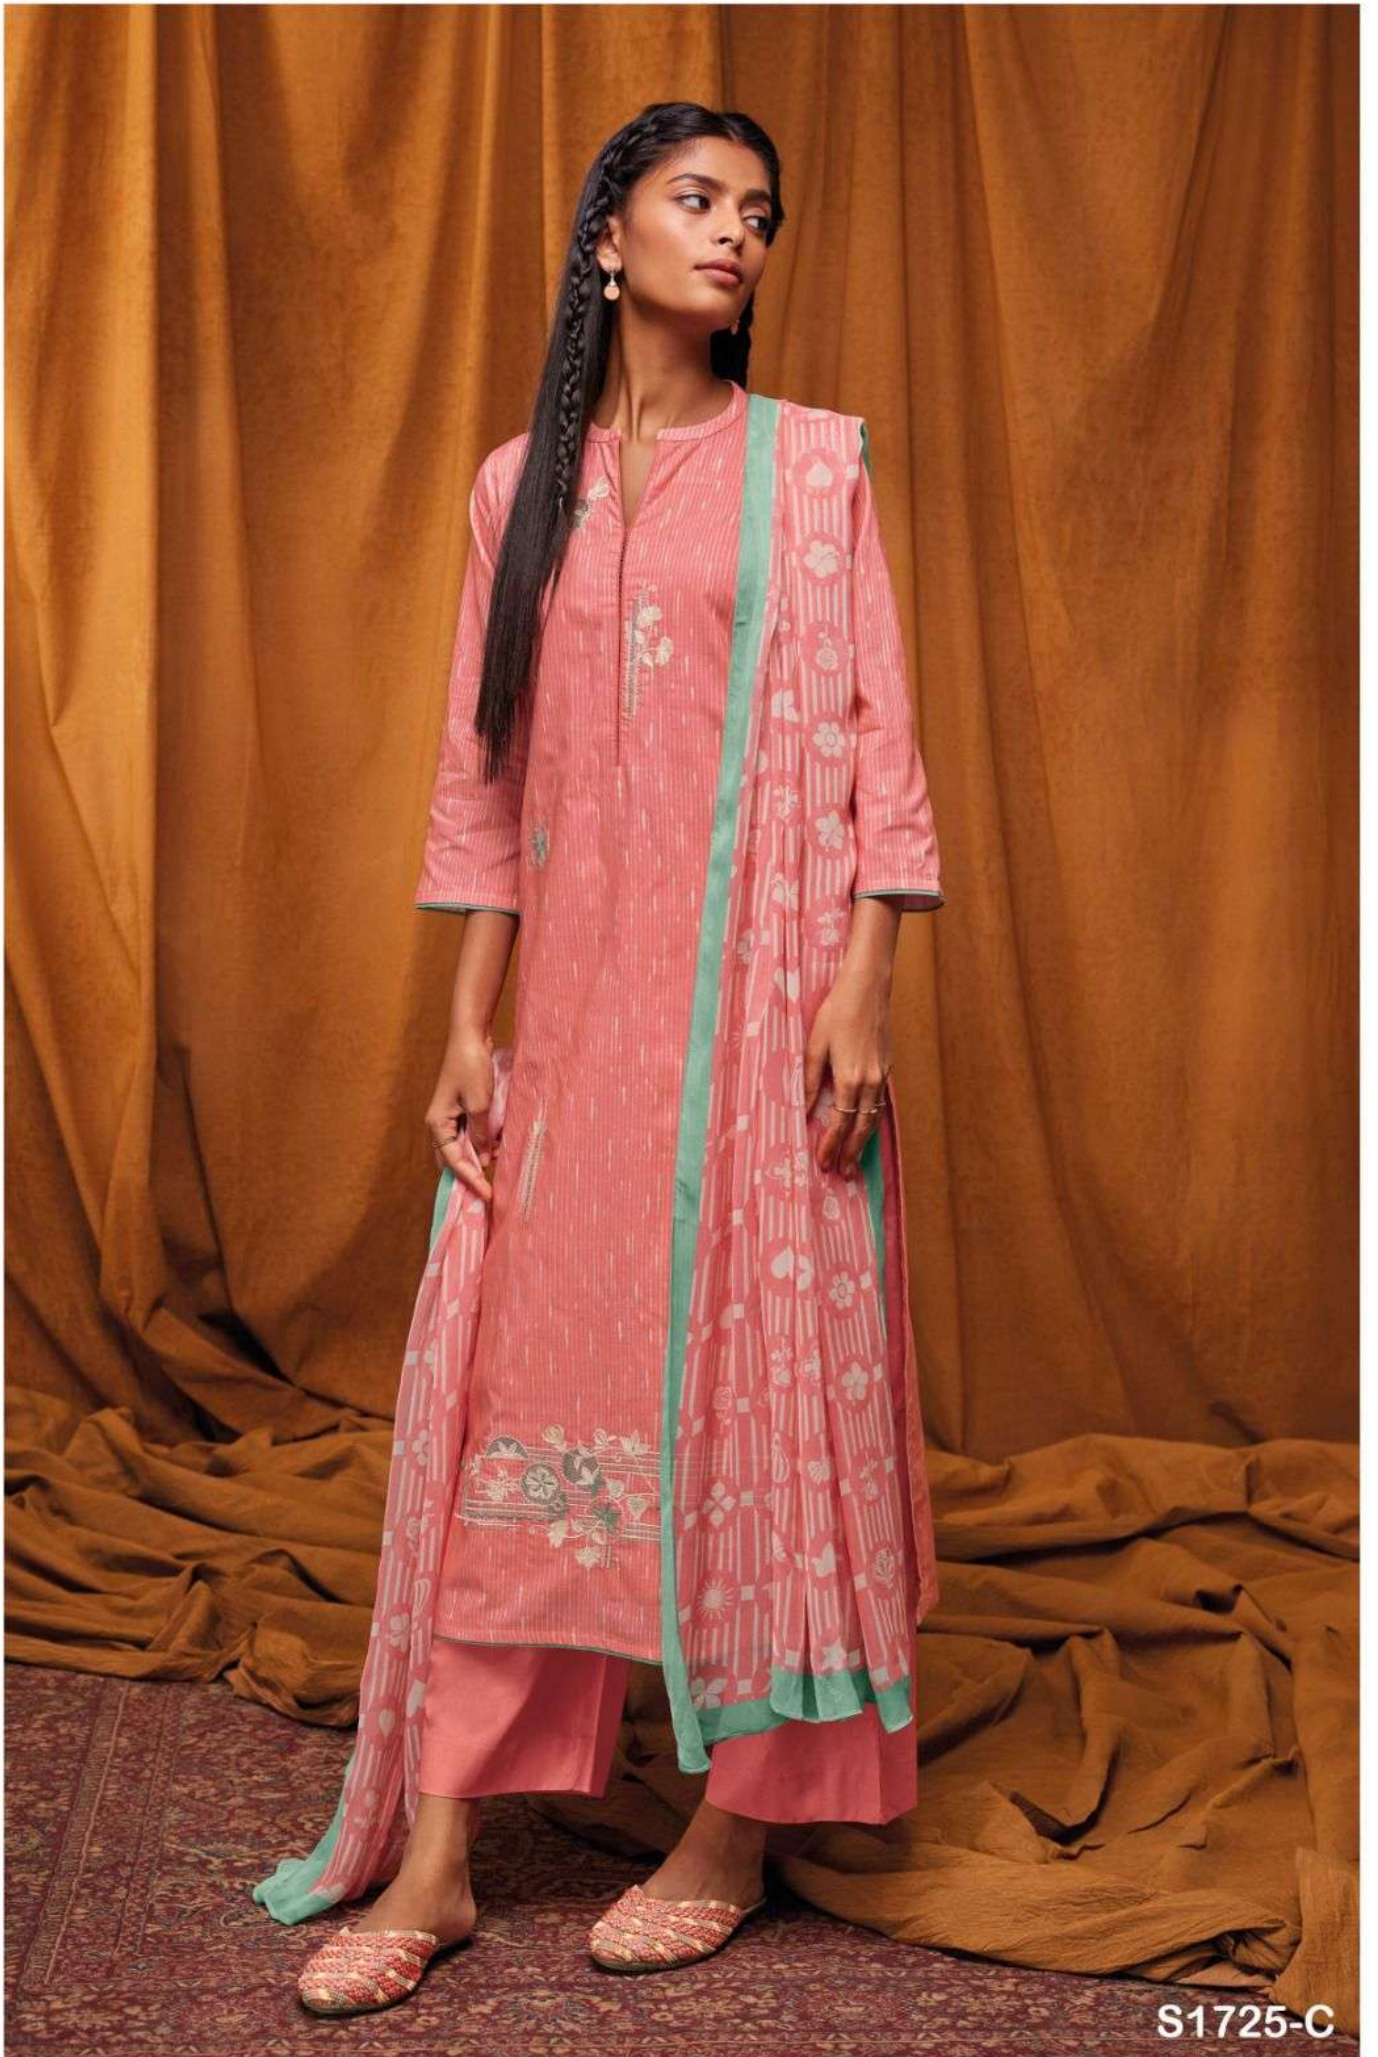

Ganga®
Nitara
S1725

S1725-A

S1725-B

S1725-C

S1725-D

PRODUCT NAME	<i>NITARA</i>
D.NO.	S1725
DESCRIPTION	TOP PREMIUM COTTON PRINTED WITH EMBROIDERY AND SOLID BORDER BOTTOM PREMIUM COTTON SOLID COLOR DUPATTA PURE CHIFFON PRINTED
HSN CODE	520851
WHOLESALE PRICE	1500/- EACH+GST(EXTRA)