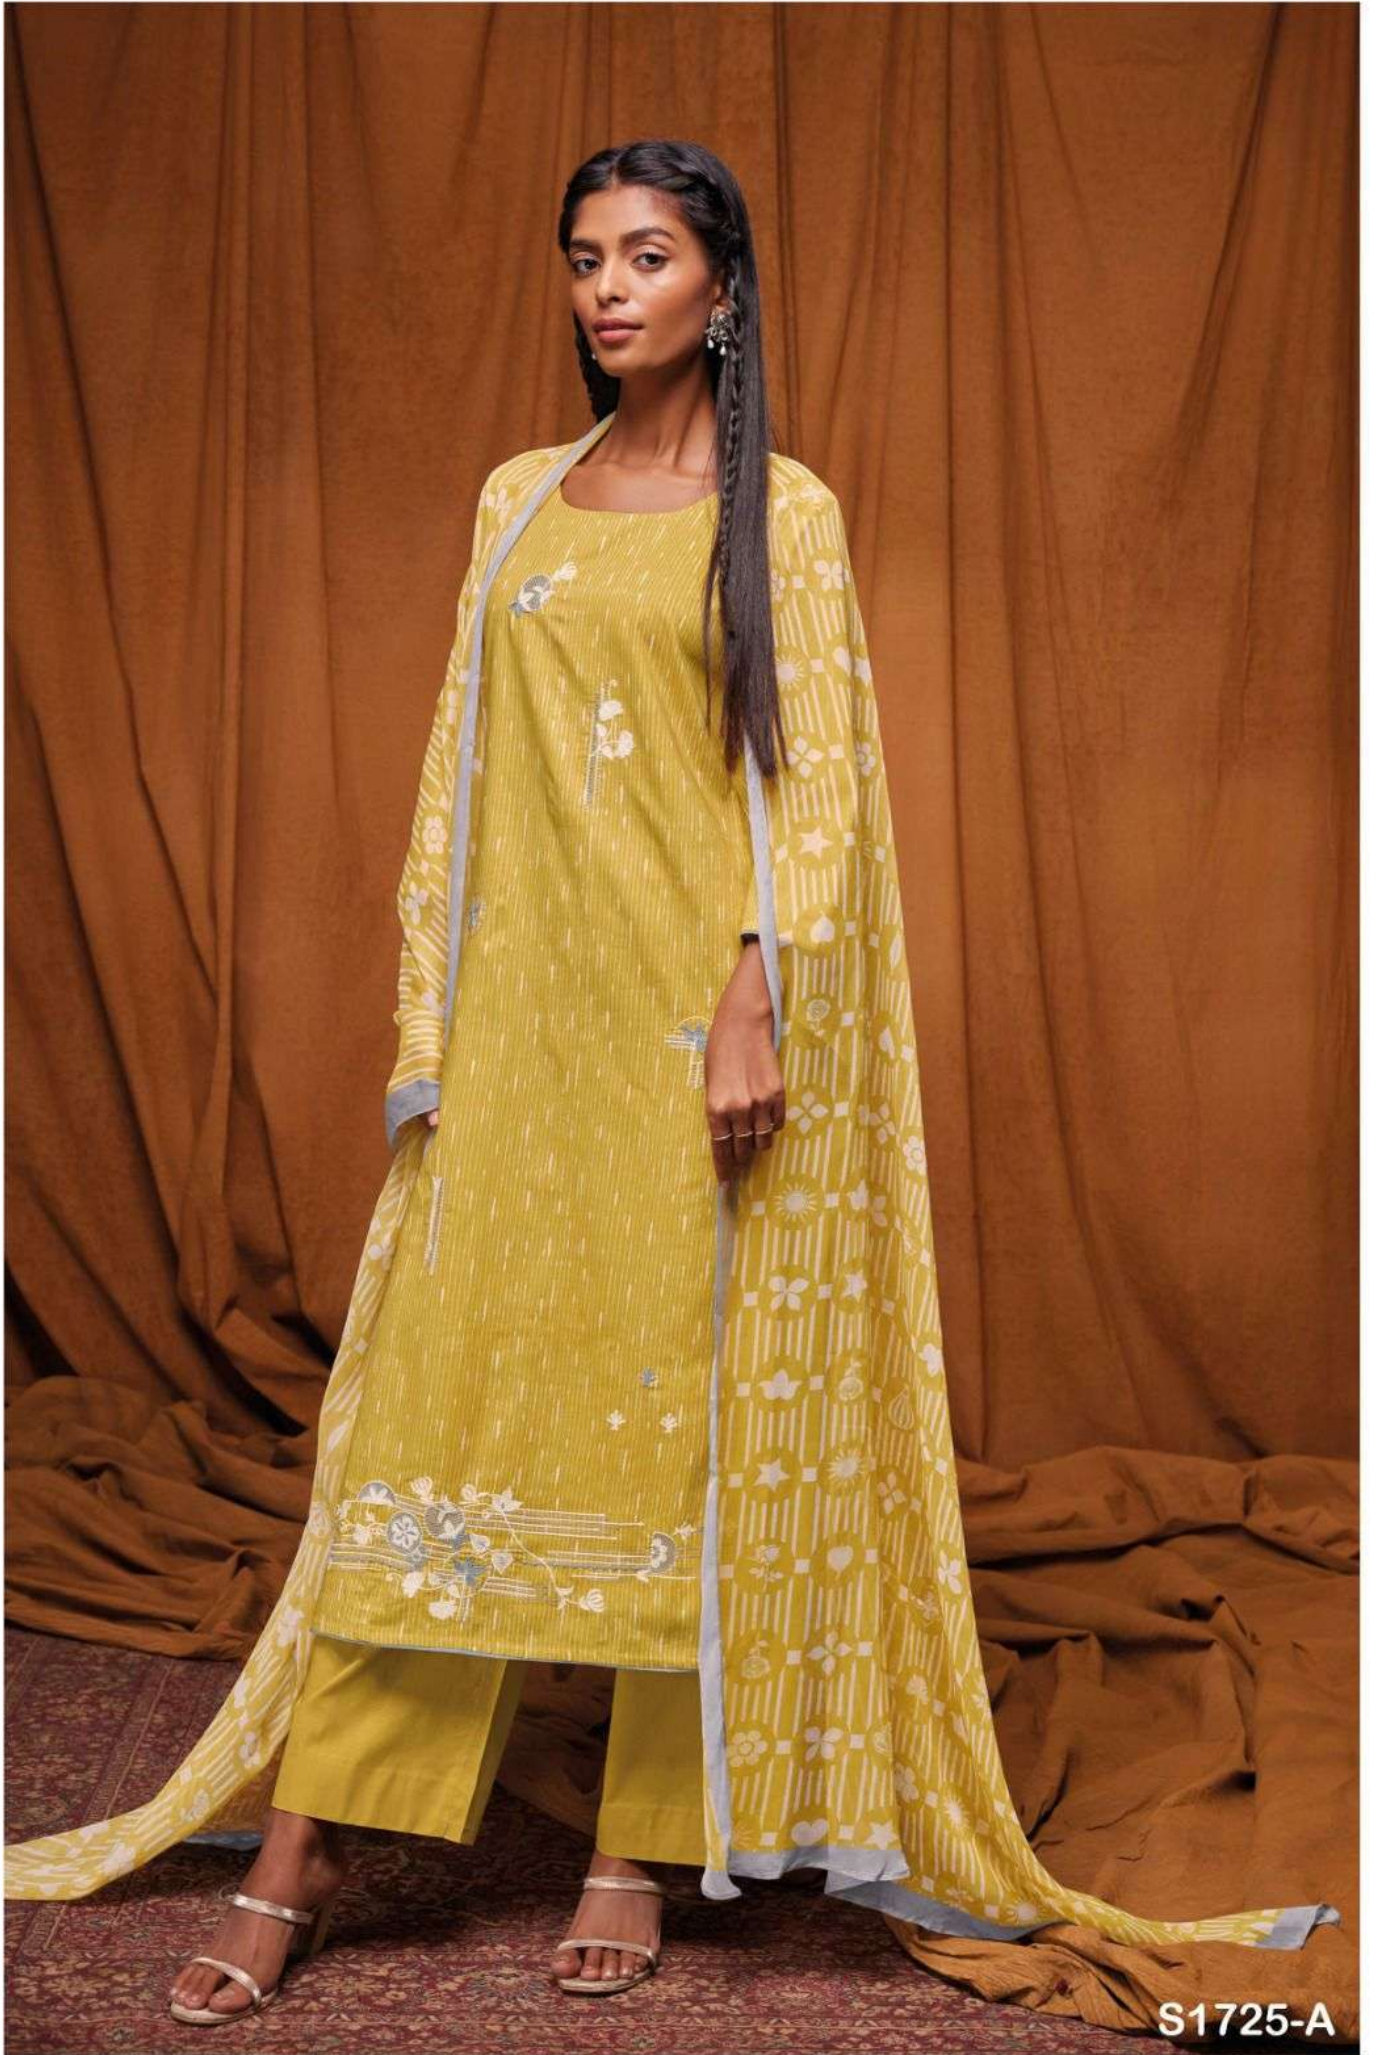

Ganga®
Nitara
S1725

S1725-A

S1725-B

S1725-C

S1725-D

PRODUCT NAME	<i>NITARA</i>
D.NO.	S1725
DESCRIPTION	TOP PREMIUM COTTON PRINTED WITH EMBROIDERY AND SOLID BORDER BOTTOM PREMIUM COTTON SOLID COLOR DUPATTA PURE CHIFFON PRINTED
HSN CODE	520851
WHOLESALE PRICE	1500/- EACH+GST(EXTRA)

S1725-A

S1725-B

S1725-C

S1725-D

Ganga®
Nitara
S1725-A/B/C/D