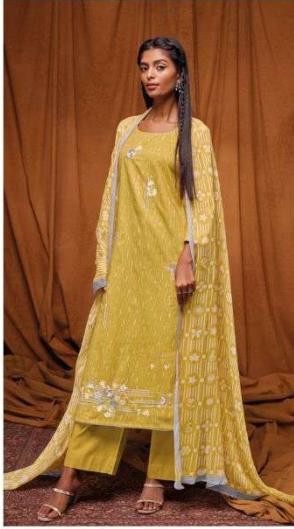

Ganga®
Nitara
S1725

S1725-A

S1725-B

S1725-C

S1725-D

PRODUCT NAME	<i>NITARA</i>
D.NO.	S1725
DESCRIPTION	TOP PREMIUM COTTON PRINTED WITH EMBROIDERY AND SOLID BORDER BOTTOM PREMIUM COTTON SOLID COLOR DUPATTA PURE CHIFFON PRINTED
HSN CODE	520851
WHOLESALE PRICE	1500/- EACH+GST(EXTRA)

S1725-A

S1725-B

S1725-C

S1725-D

Ganga®
Nitara
S1725-A/B/C/D