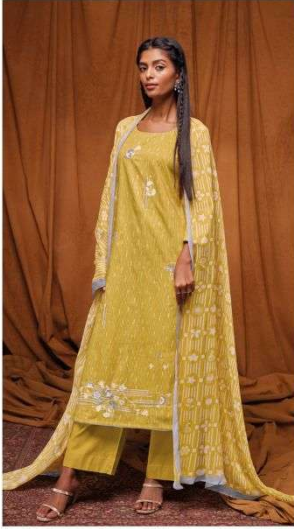

Ganga®
Nitara
S1725

S1725-A

S1725-B

S1725-C

S1725-D

PRODUCT NAME	<i>NITARA</i>
D.NO.	S1725
DESCRIPTION	TOP PREMIUM COTTON PRINTED WITH EMBROIDERY AND SOLID BORDER BOTTOM PREMIUM COTTON SOLID COLOR DUPATTA PURE CHIFFON PRINTED
HSN CODE	520851
WHOLESALE PRICE	1500/- EACH+GST(EXTRA)

S1725-A

S1725-B

S1725-C

S1725-D

Ganga®
Nitara
S1725-A/B/C/D