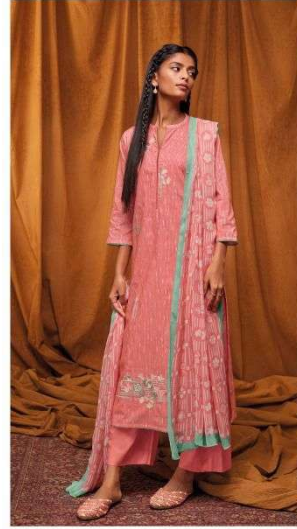

S1725-C

Ganga®
Nitara
S1725-A/B/C/D