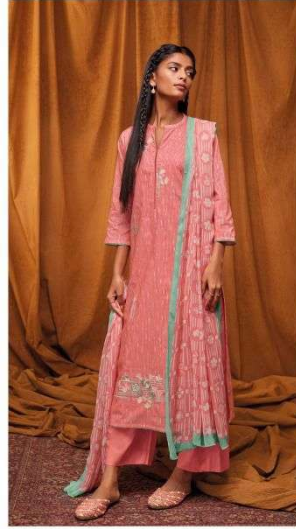

S1725-C

Ganga®
Nitara
S1725-A/B/C/D