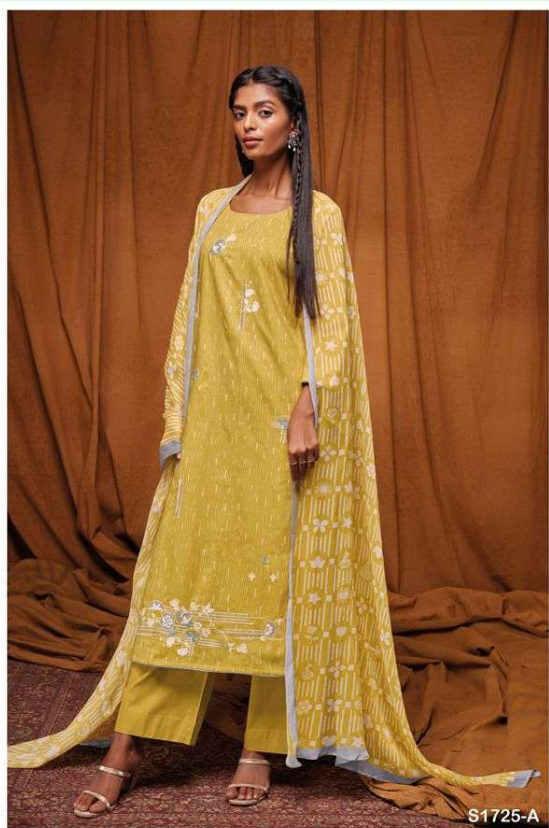

Ganga®
Nitara
S1725

S1725-A

S1725-B

S1725-C

S1725-D

PRODUCT NAME	<i>NITARA</i>
D.NO.	S1725
DESCRIPTION	TOP PREMIUM COTTON PRINTED WITH EMBROIDERY AND SOLID BORDER BOTTOM PREMIUM COTTON SOLID COLOR DUPATTA PURE CHIFFON PRINTED
HSN CODE	520851
WHOLESALE PRICE	1500/- EACH+GST(EXTRA)

S1725-A

S1725-B

S1725-C

S1725-D

Ganga®
Nitara
S1725-A/B/C/D