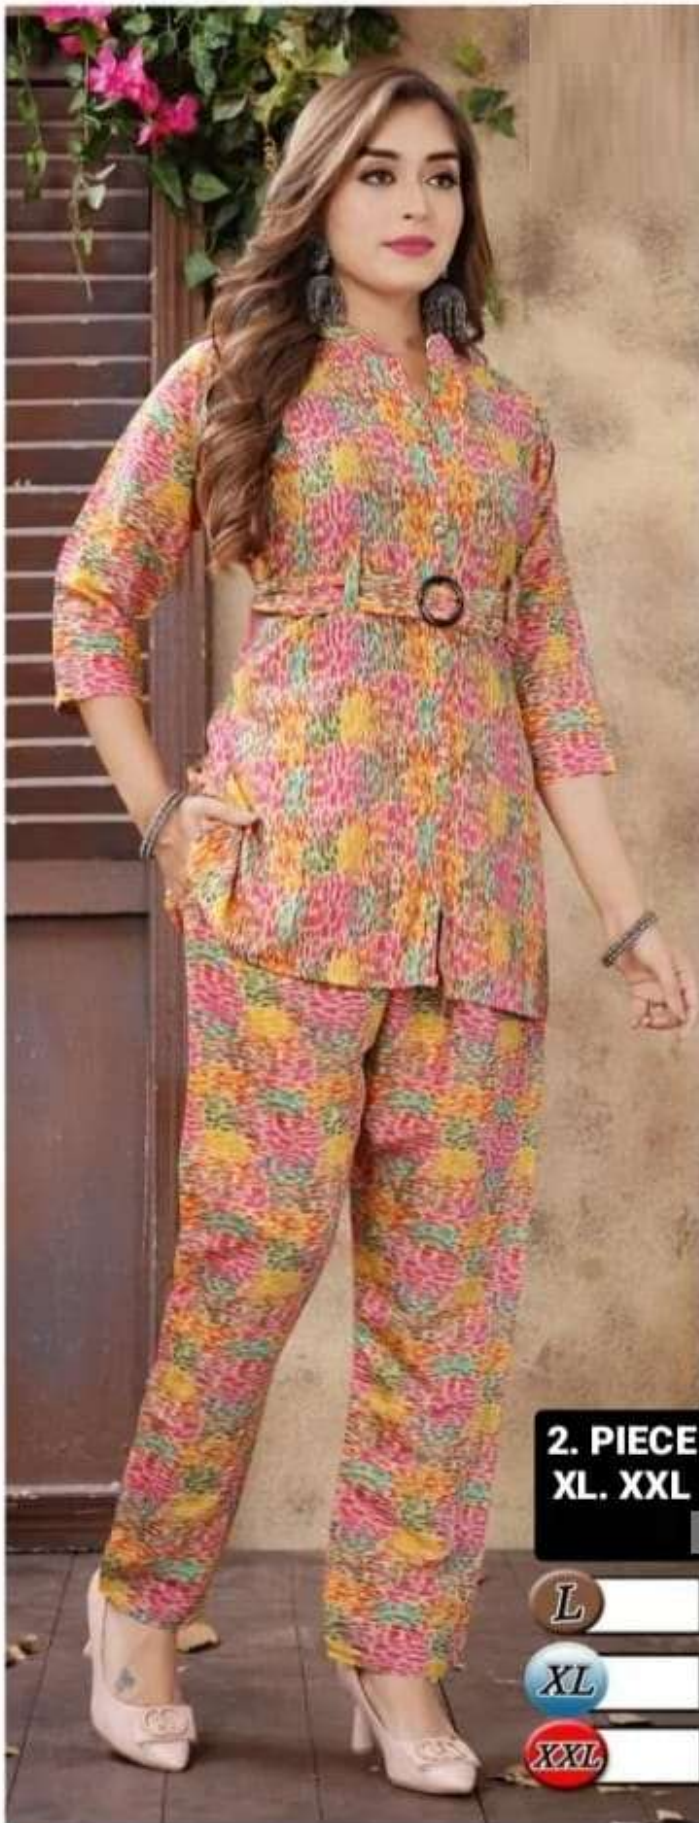

D.NO-1200

*Fabric- modal
prints
Coat sets*

**2. PIECE
XL. XXL**

L

XL

XXL

D.NO-1200

*Fabric- modal
prints
Coat sets*

**2. PIECE
XL. XXL**

L

XL

XXL

D.NO-1201

*Fabric- modal
prints
Coat sets*

**2. PIECE
XL. XXL**

Timelesds Collection

Timelesds Collection

L
XL
XXL

D.NO-1202

*Fabric- modal
prints
Coat sets*

**2. PIECE
XL. XXL**

the Rhetorical Collection

The woman is most perfect dow that I have droppind with delight .3rd admiration Don't be into friends . Don't make fashions own youbut you decide what you are what you want to excess by the way you deress and you live.

D.NO-1228

*Fabric- model prints
Co- ord sets*

**2 PIECE
M. L. XL. XXL**

- M
- L
- XL
- XXL

D.NO-1230

*Fabric- model prints
Co- ord/sets*

Timeless Trends

**2 PIECE
M. L. XL. XXL**