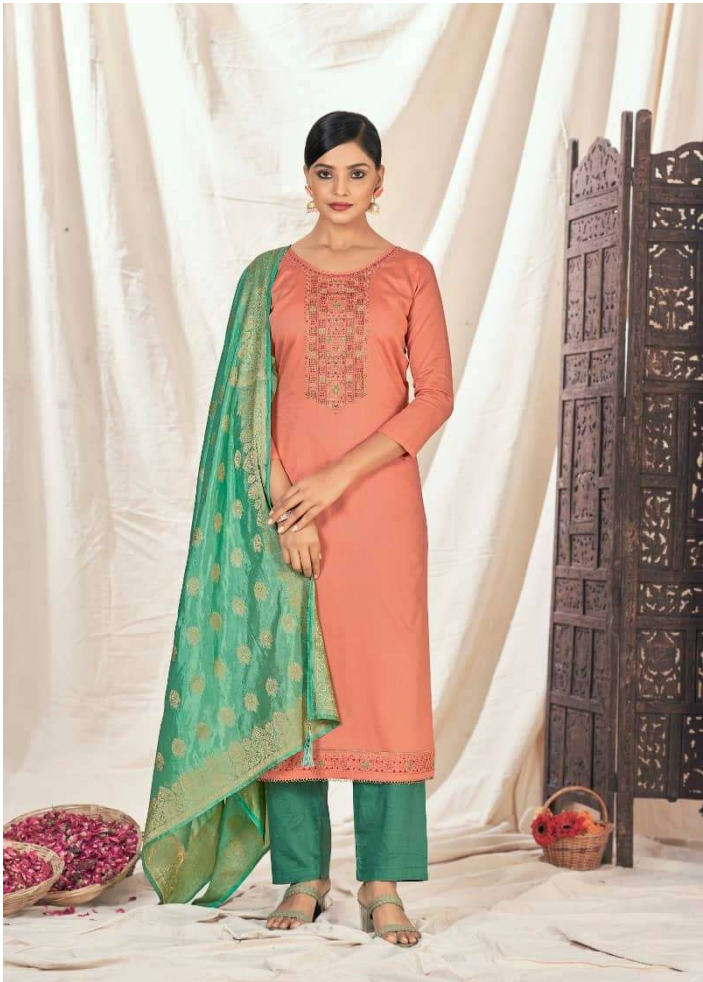

PANCH
RATNA

ASOPALAV VOL-04

50051

50052

50053

50054
◆

50051

50052

50053

50054

PANCH
RATNA

TOP
JAM SILK EMBROIDERY WITH SWAROVSKI DIAMOND
BOTTOM
SOLID COTTON
DUPATTA
BANARASI SILK WITH TASSELS

PANCH
RATNA
A Product By
KESSI

ASOPALAV VOL-04