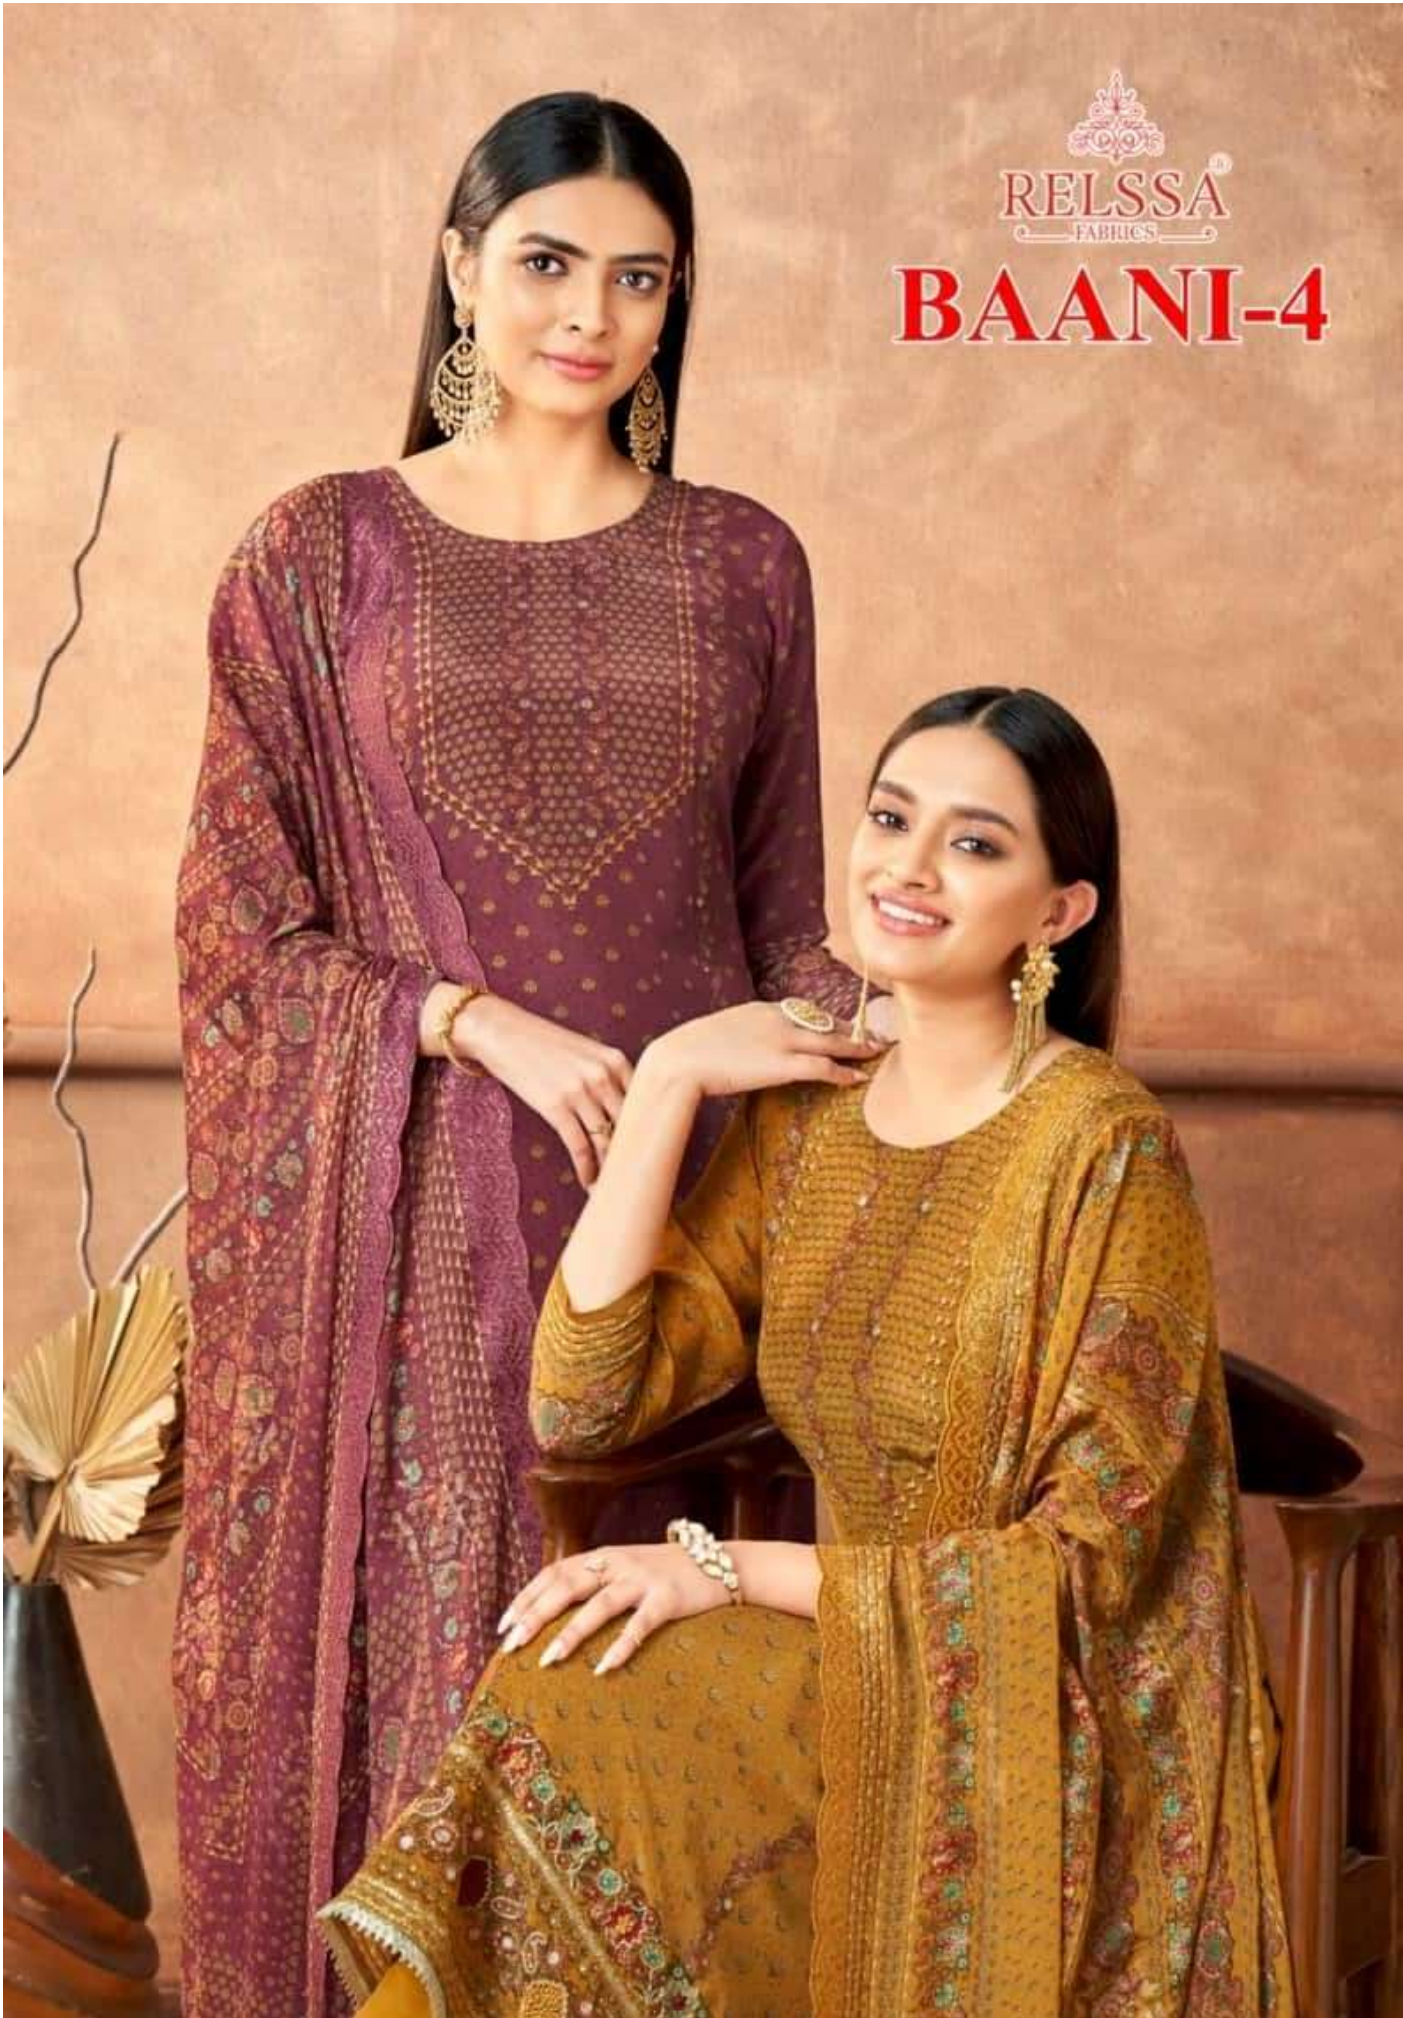

RELSA[®]
FABRICS

BAANI-4

29001

RELISSA
FABRICS

29002

RELSSA
FABRICS

29003

BAANI-4

RATE:2350/-

TOP

PURE NATURAL CREAP FANCY HAND WORK
WITH DIGITAL PRINTS

DUPATTA

PREMIUM CHINON CHIFFON EMBROIDERY WORK
WITH DIGITAL PRINT

BOTTOM

PURE NATURAL CREAP

DESIGN	PRODUCT NAME	HSN CODE
D.NO:-29001-29006	UNSTICHED FABRIC SET BAANI-4	520851
TOTAL SUITS	TOTAL AMOUNT	AVG.RATE
06	14100/-	2350/- EACH+GST(EXTRA)

BY:- RELSSA FABRICS(SAJJAN)

BAANI-4

RELISSA
FABRICS

29001

29002

29003

29004

29005