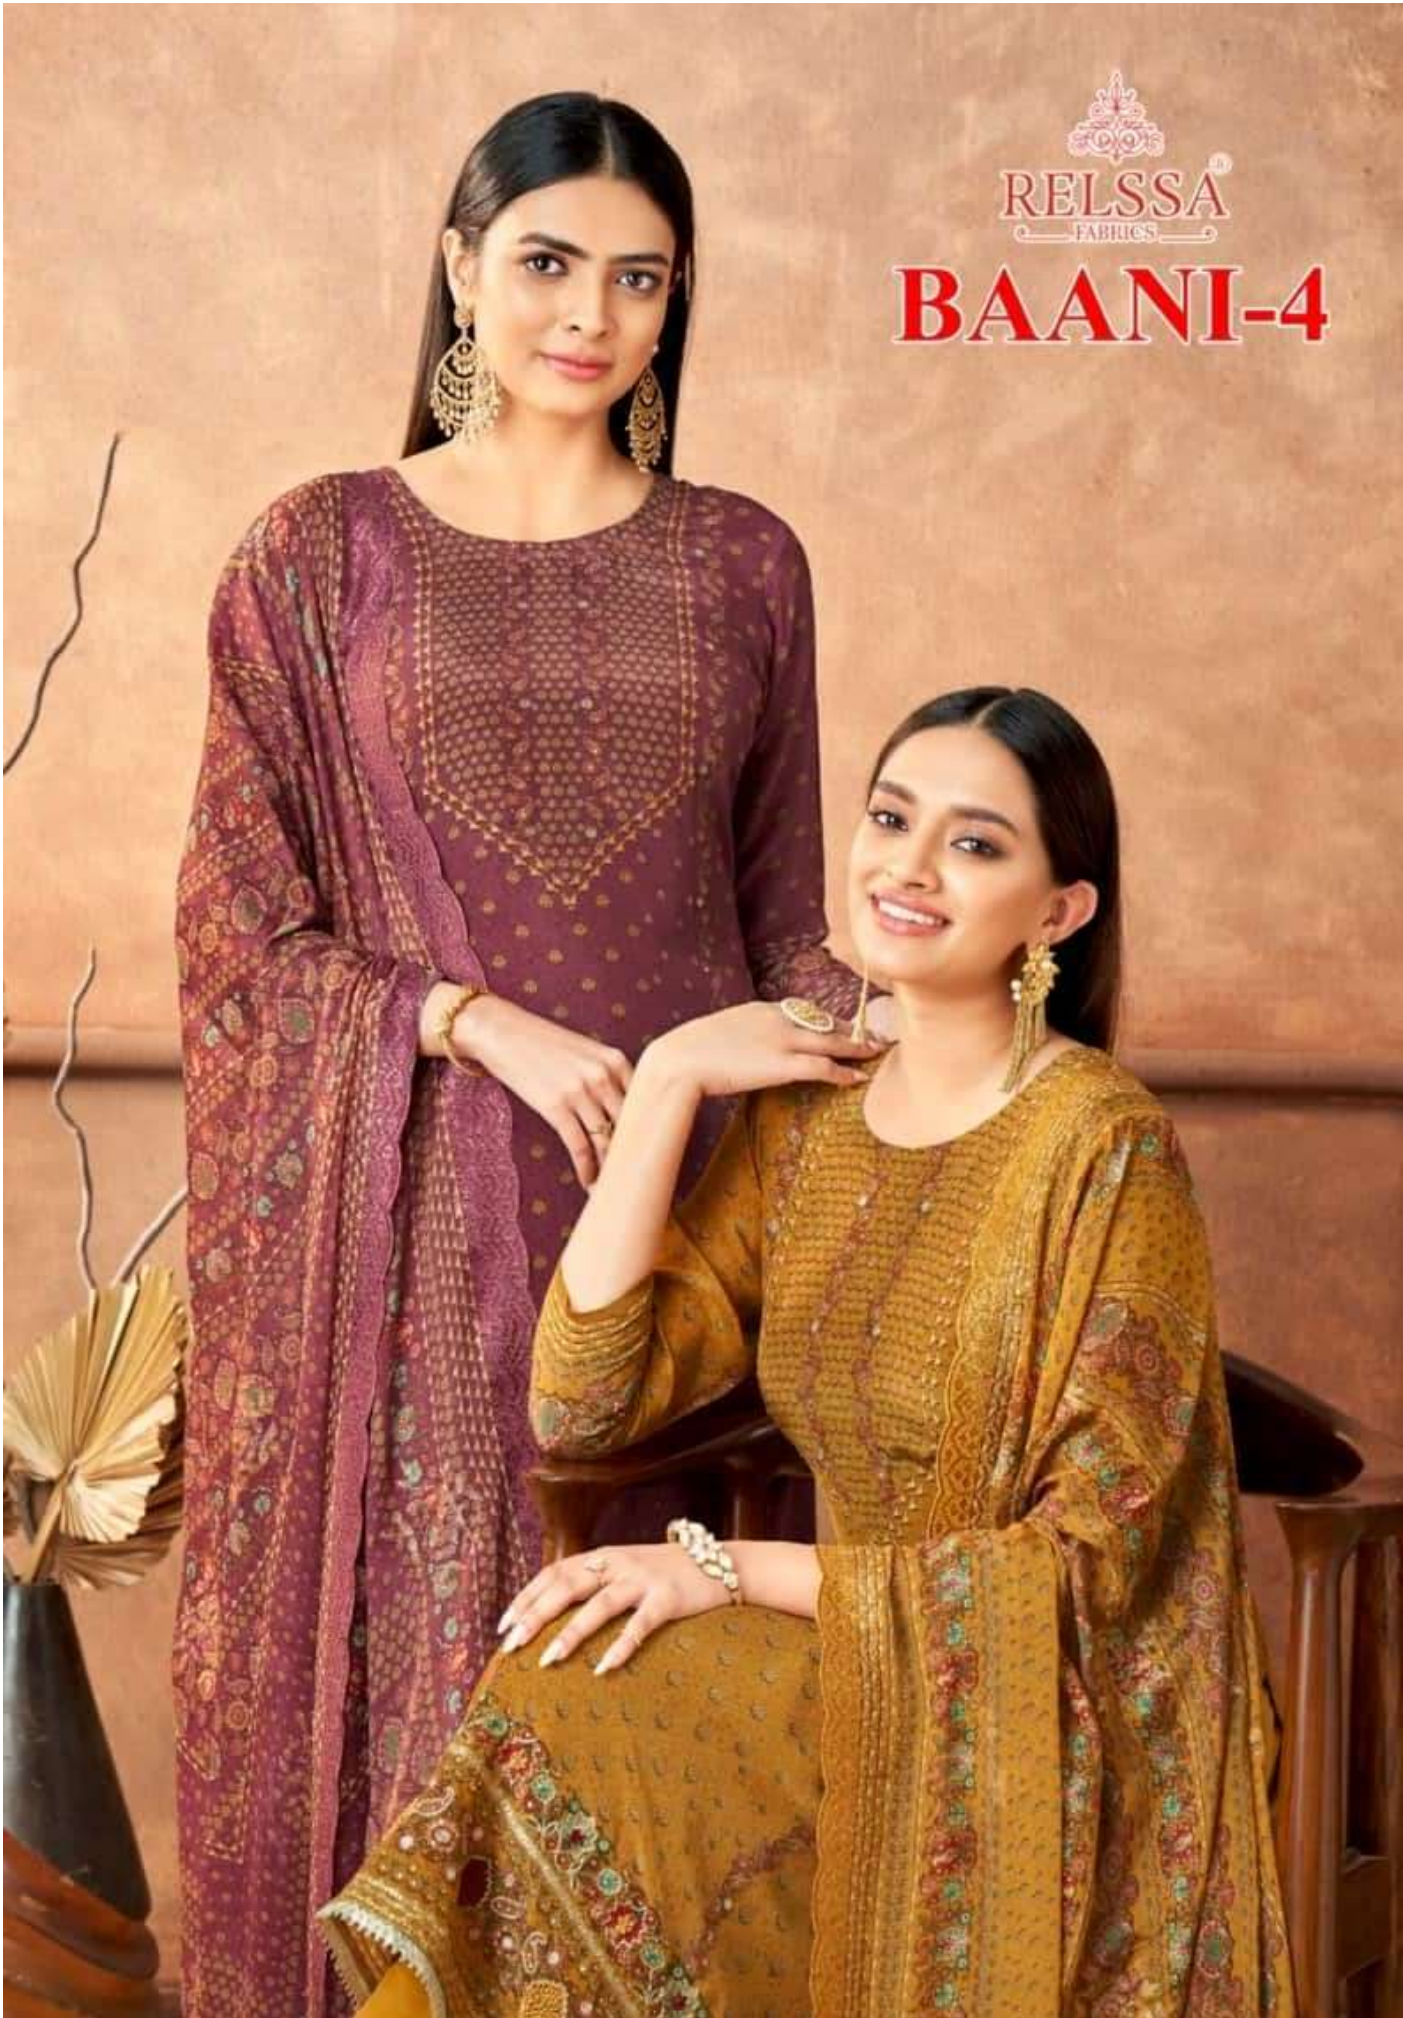

RELSA[®]
FABRICS

BAANI-4

29001

RELISSA
FABRICS

29002

RELSSA
FABRICS

29003

RELISSA
FABRICS

BAANI-4

RATE:2350/-

TOP

PURE NATURAL CREAP FANCY HAND WORK
WITH DIGITAL PRINTS

DUPATTA

PREMIUM CHINON CHIFFON EMBROIDERY WORK
WITH DIGITAL PRINT

BOTTOM

PURE NATURAL CREAP