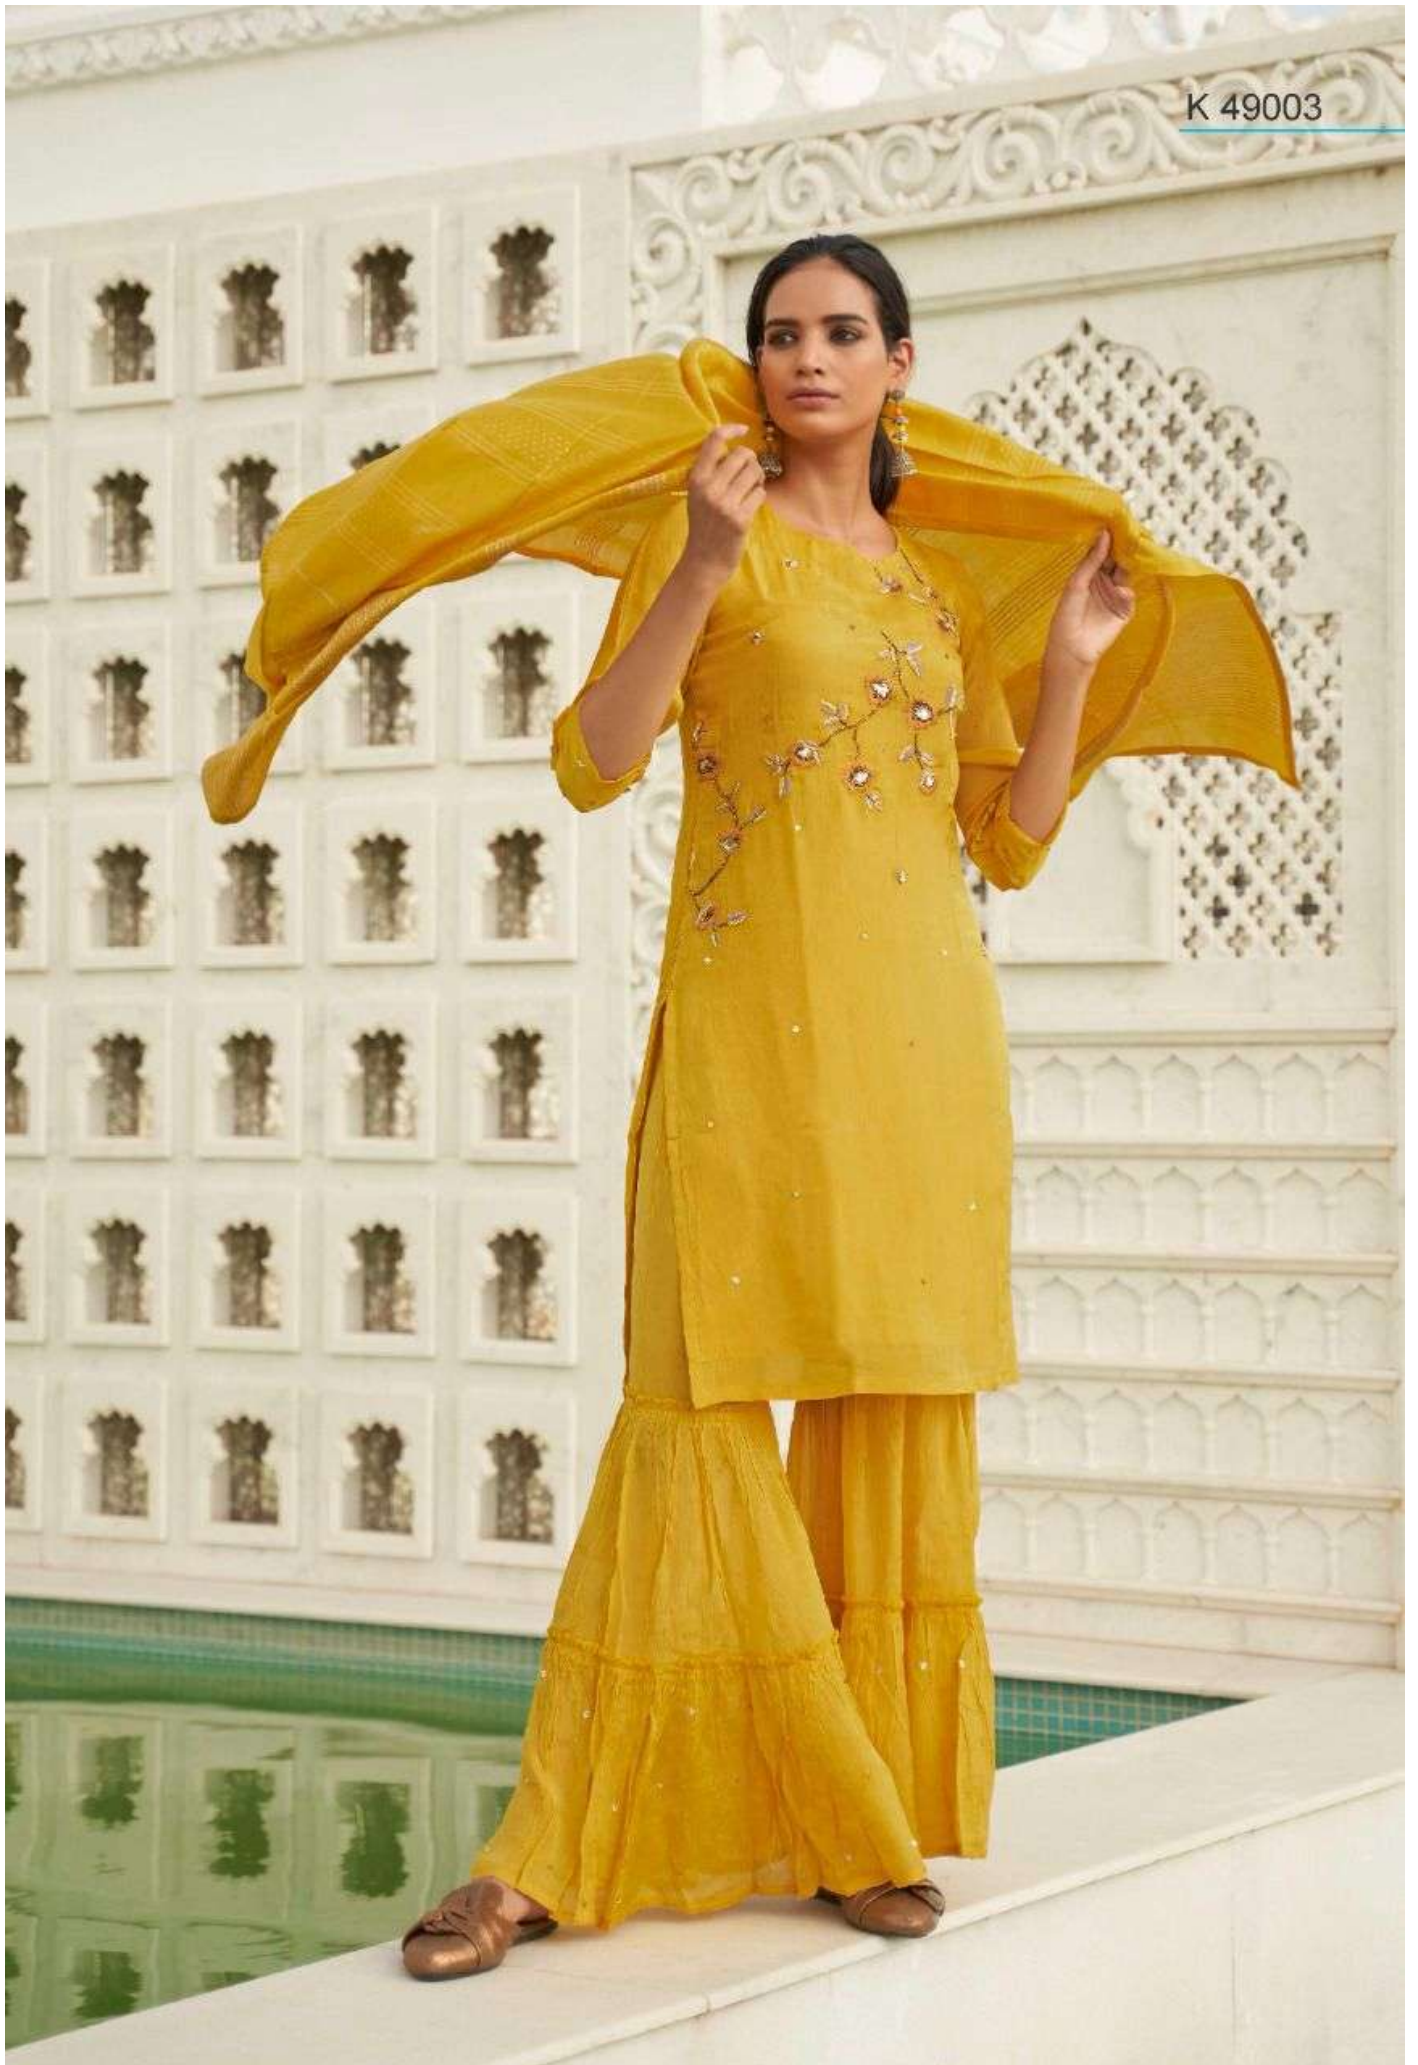

**KALKI**

*fashion*

INDIAN ETHNIC WEAR

**NAZMA**

K 49001

K 49002

K 49003

K 49004

crafted in rich festive colors with the details of handwork, trim of flowers, lavish fabric design to make your festivities more traditional