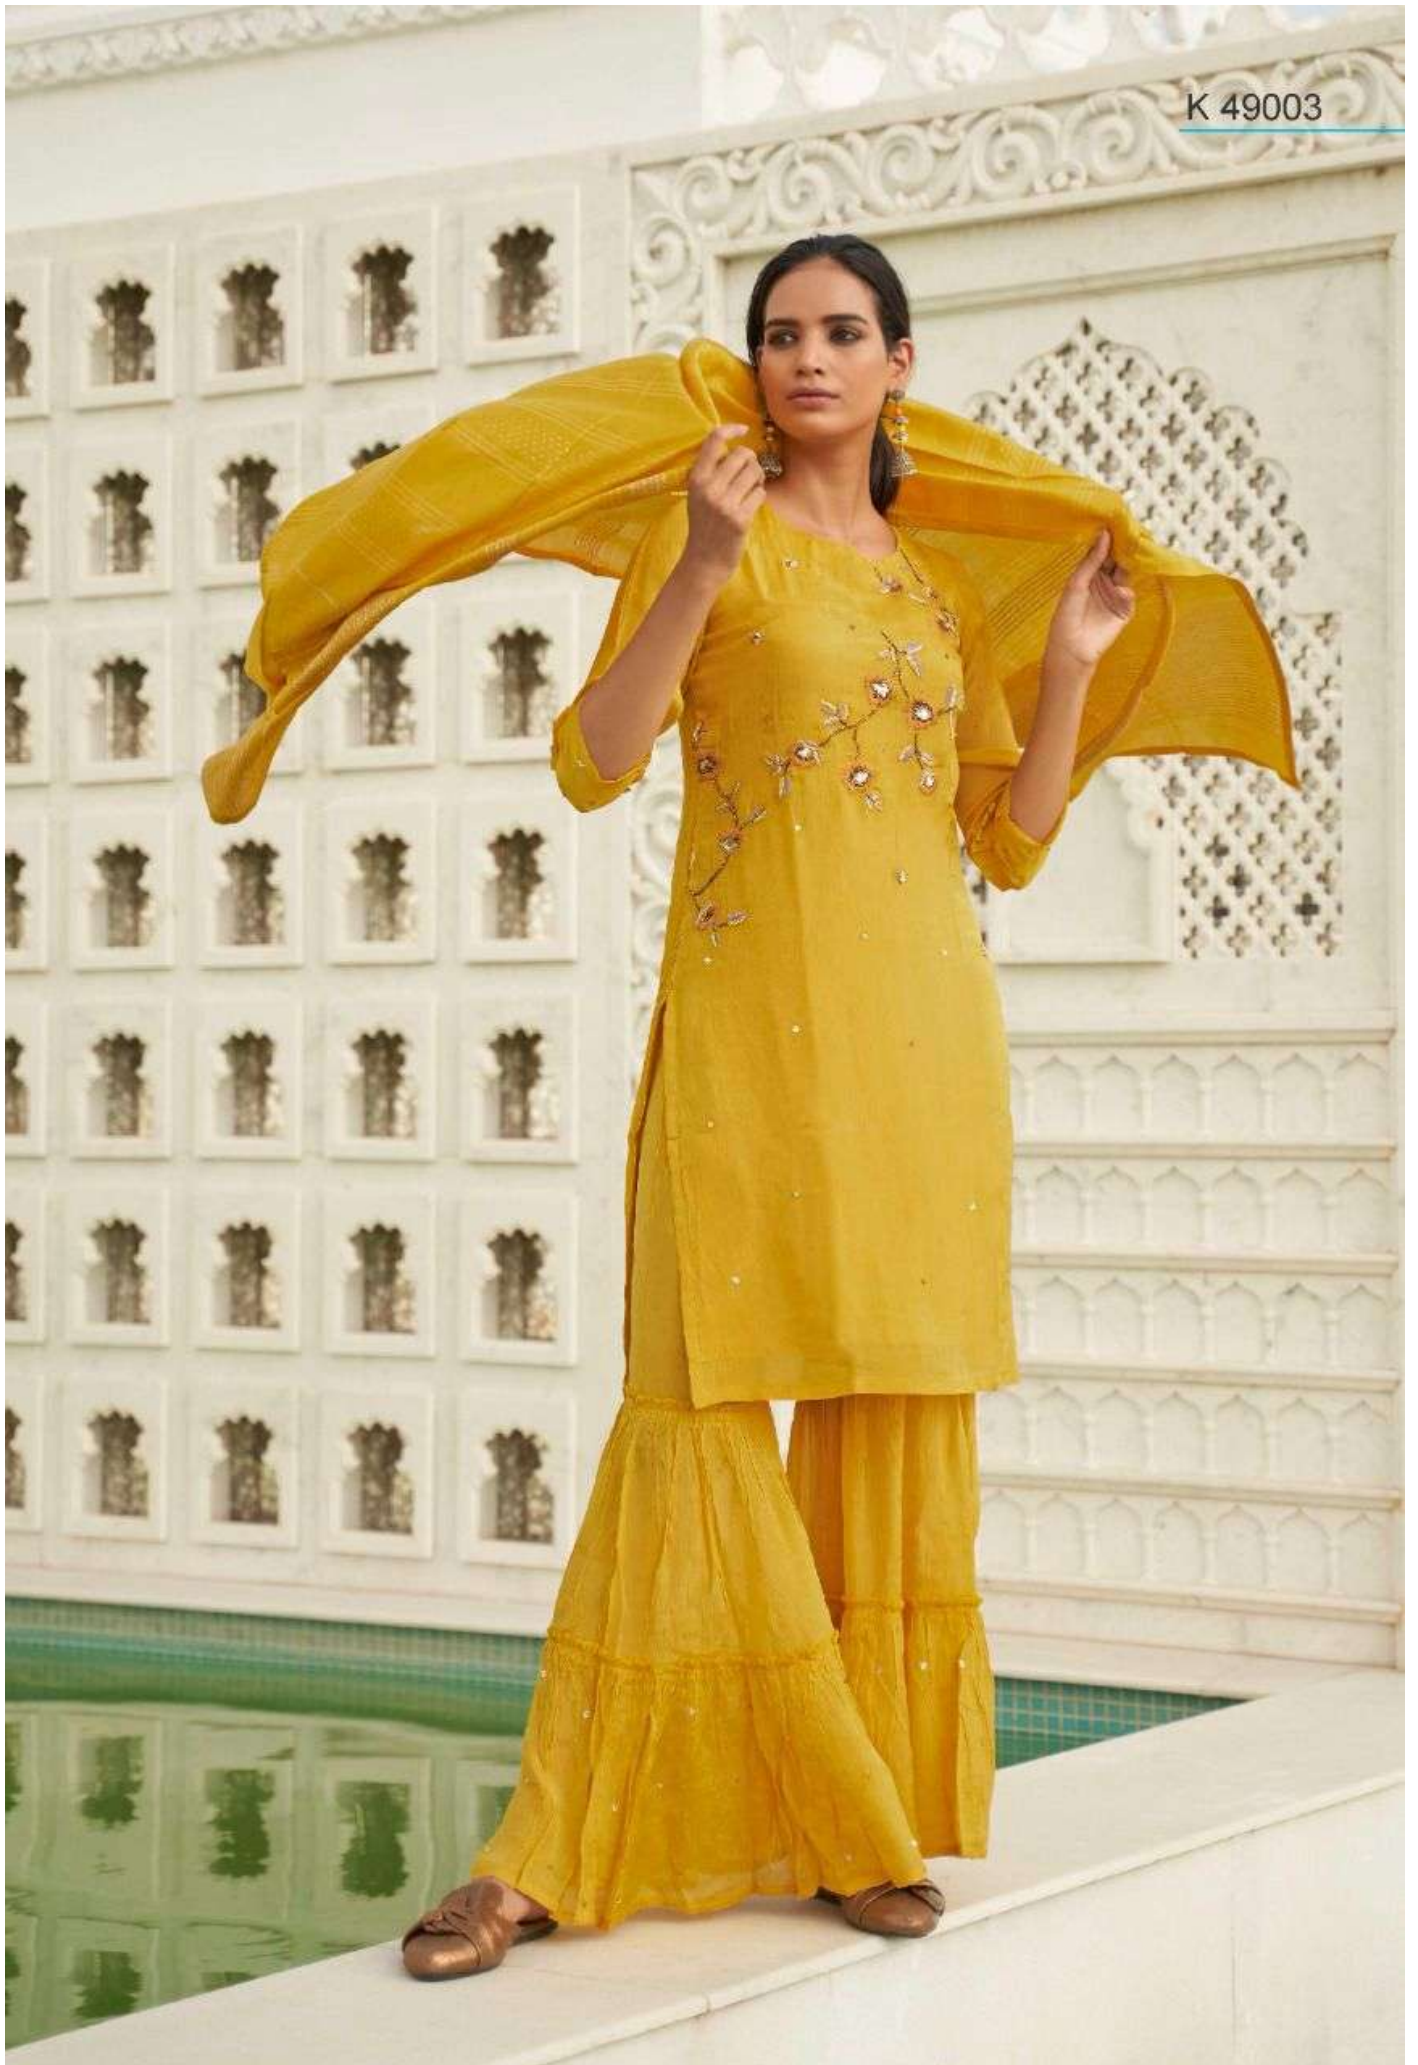

KALKI

fashion

INDIAN ETHNIC WEAR

NAZMA

K 49001

K 49002

K 49003

K 49004

crafted in rich festive colors with the details of handwork, trim of flowers, lavish fabric design to make your festivities more traditional