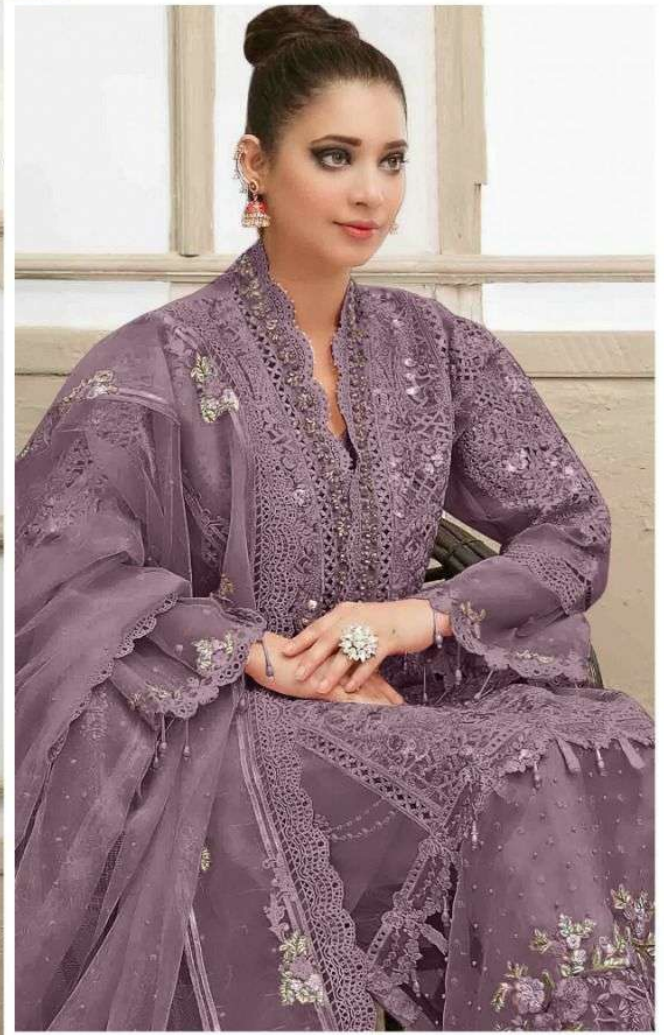

ALK<sup>®</sup>

Tawakkal Vol-4  
COLOURS

AL KHUSHBU<sup>®</sup>

ALK -3028-M

**TOP**

Butterfly net with  
Heavy Embroidery

**BOTTOM-INNER**

Santoon

**DUPATTA**

Butterfly Net  
Heavy Embroidery

ALK<sup>®</sup>

Tawakkal Vol-4  
COLOURS

AL KHUSHBU<sup>®</sup>

ALK -3028-M

**TOP**

Butterfly net with  
Heavy Embroidery

**BOTTOM-INNER**

Santoon

**DUPATTA**

Butterfly Net  
Heavy Embroidery

AL KHUSHBU  
ALK-3028-N  
TOP  
Butterfly net with  
Heavy Embroider  
PART INNER  
on  
TA