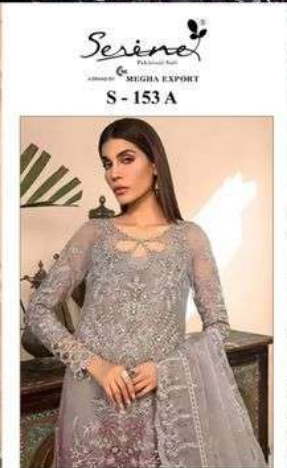

Serene
PRESENTS
BY MEGHA EXPORT
S - 153 A

TOP - ORGANZA WITH EMBROIDERY WORK
BOTTOM - INNER/ DULL SHANTUN
DUPATTA - ORGANZA WITH EMBROIDERY WORK