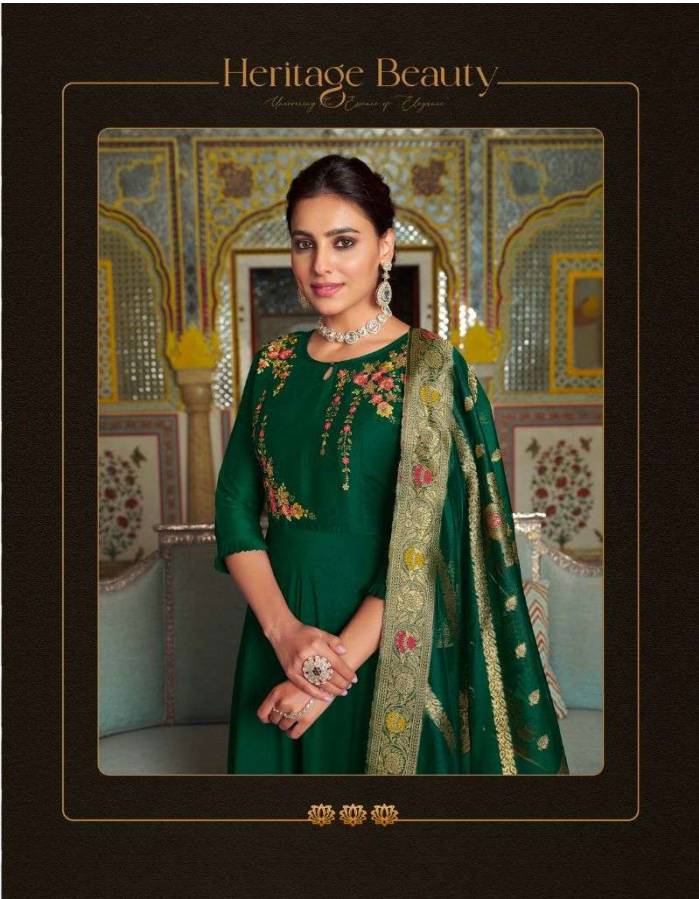

LILY & LALI<sup>®</sup>  
GULSPRIDE

A PRODUCT OF  FIONA GROUP

MOHINI  
VOGUE

From Heritage Springs Beauty's Grace and Glamour

*Beauty, Grace, Glamour All in One*