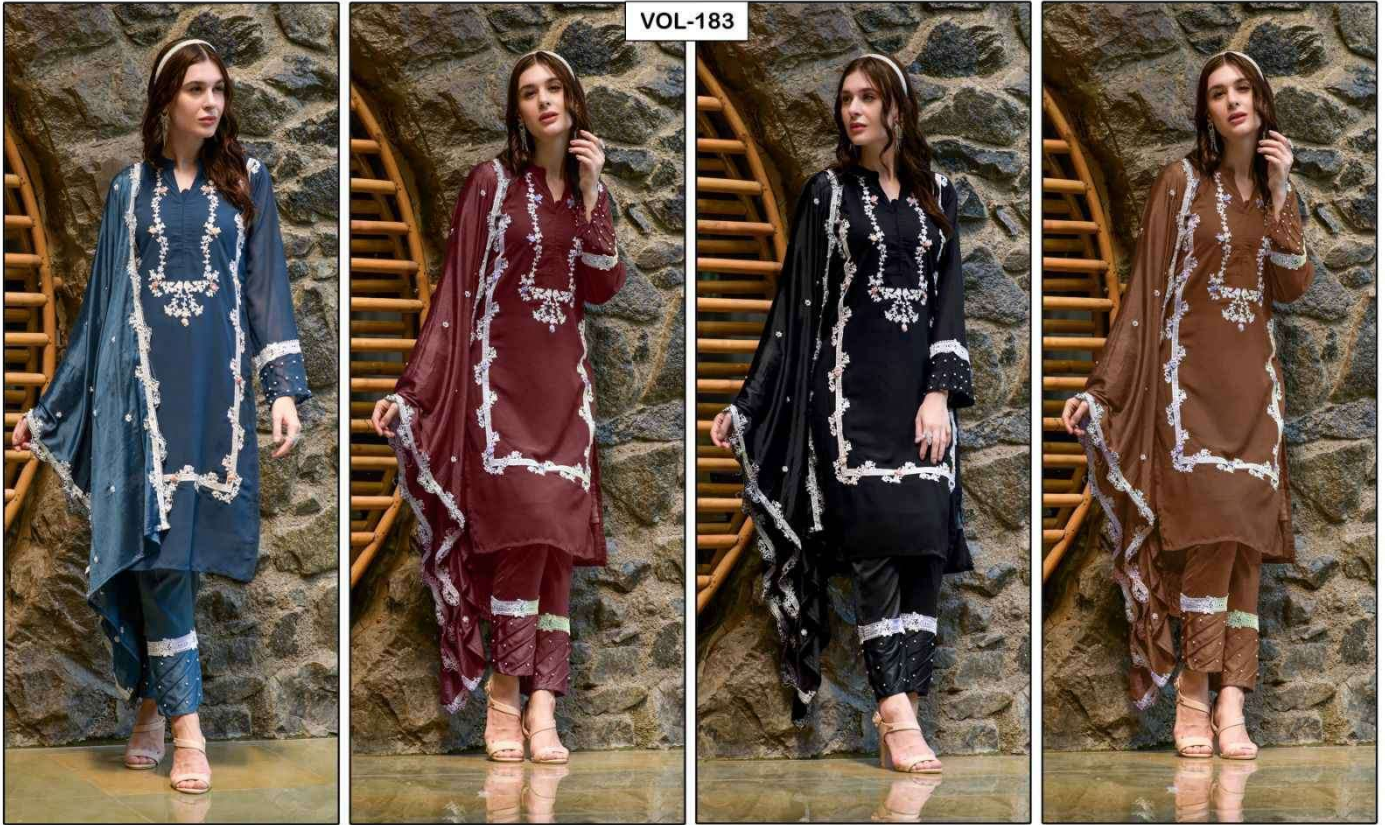

LAIBA
AM VOL-183

LAIBA
AM VOL-183

LAIBA
AM VOL-183

LAIBA
AM VOL-183

LAIBA
AM VOL-183

VOL-183

FABRICS DETAILS

TOP:-PURE GEORGETTE

BOTTOM:-PURE COTTON SARTIN STREACHABLE

SIZE:-XXL

CARE INSTRUCTIONS

DRY CLEAN RECOMMENDED
DO NOT USE ANY TYPE OF BLEACH OR STAIN REMOVING CHEMICALS
WASH & SOAK COLORED & WHITE FABRICS SEPARATELY
DO NOT OVER EXPOSE DAMP FABRIC TO STRONG SUNLIGHT
IRON AT MODERATE TEMPERATURE