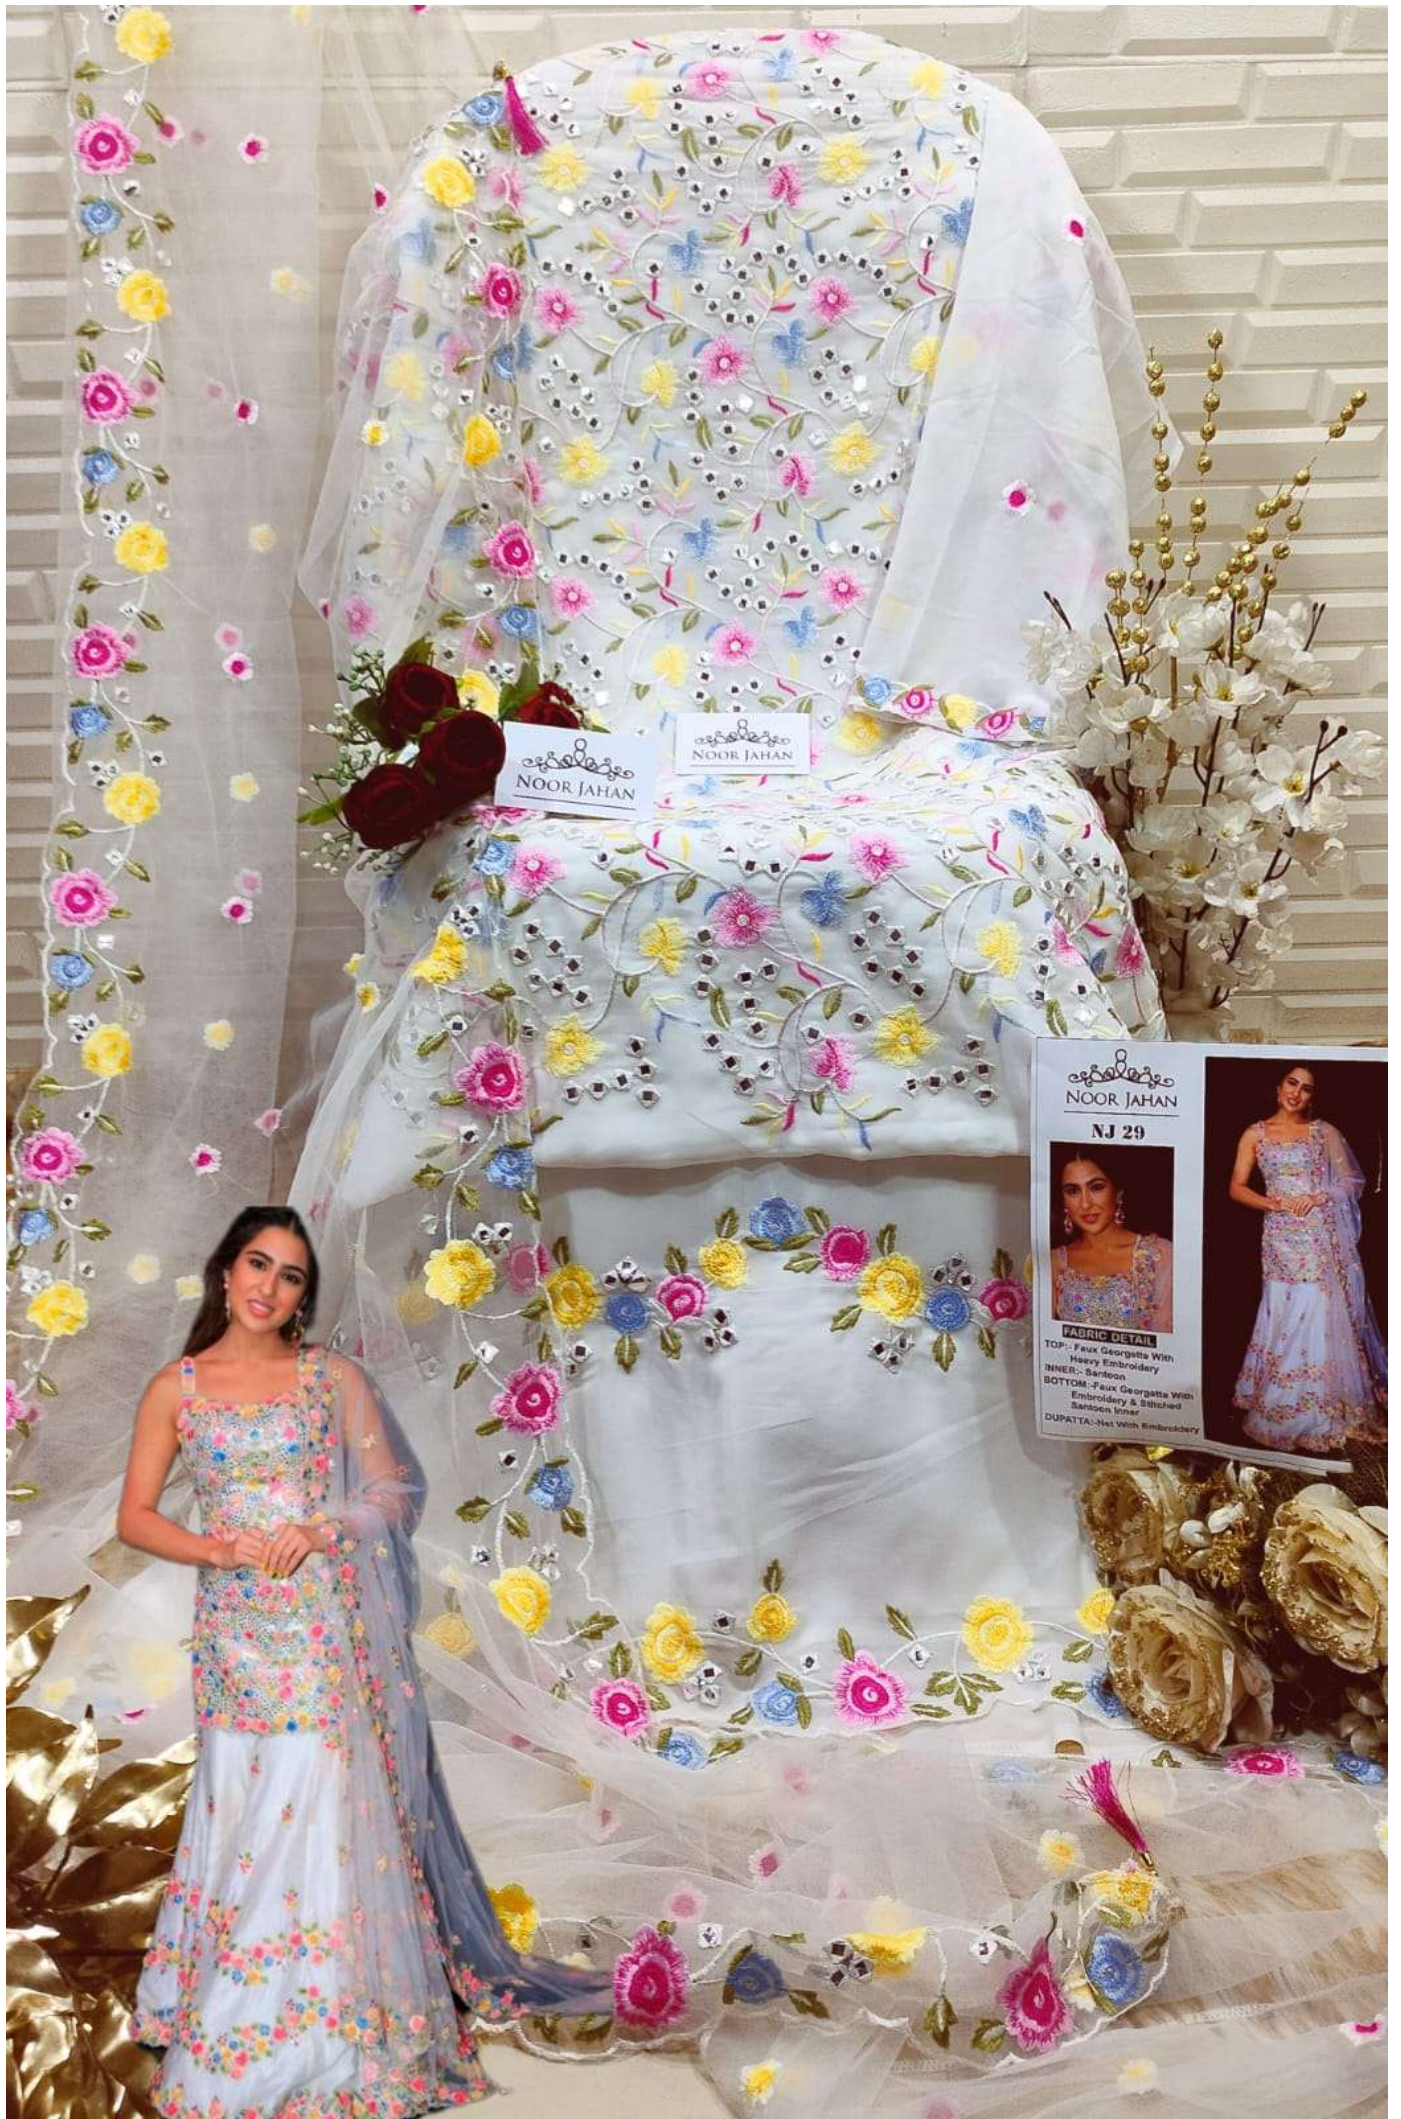

NOOR JAHAN

NJ 29

FABRIC DETAIL

**TOP:- Faux Georgette With
Heavy Embroidery**

INNER:- Santoon

**BOTTOM:-Faux Georgette With
Embroidery & Stitched
Santoon Inner**

DUPATTA:-Net With Embroidery

NOOR JAHAN

NJ 29

FABRIC DETAIL

**TOP:- Faux Georgette With
Heavy Embroidery**

INNER:- Santoon

**BOTTOM:-Faux Georgette With
Embroidery & Stitched
Santoon Inner**

DUPATTA:-Net With Embroidery

NOOR JAHAN

NOOR JAHAN

NOOR JAHAN
NJ 29

FABRIC DETAIL
TOP- Faux Georgetta With Heavy Embroidery
INNER- Santon
BOTTOM- Faux Georgetta With Embroidery & Blitched Santon Inner
DUPATTA- Net With Embroidery