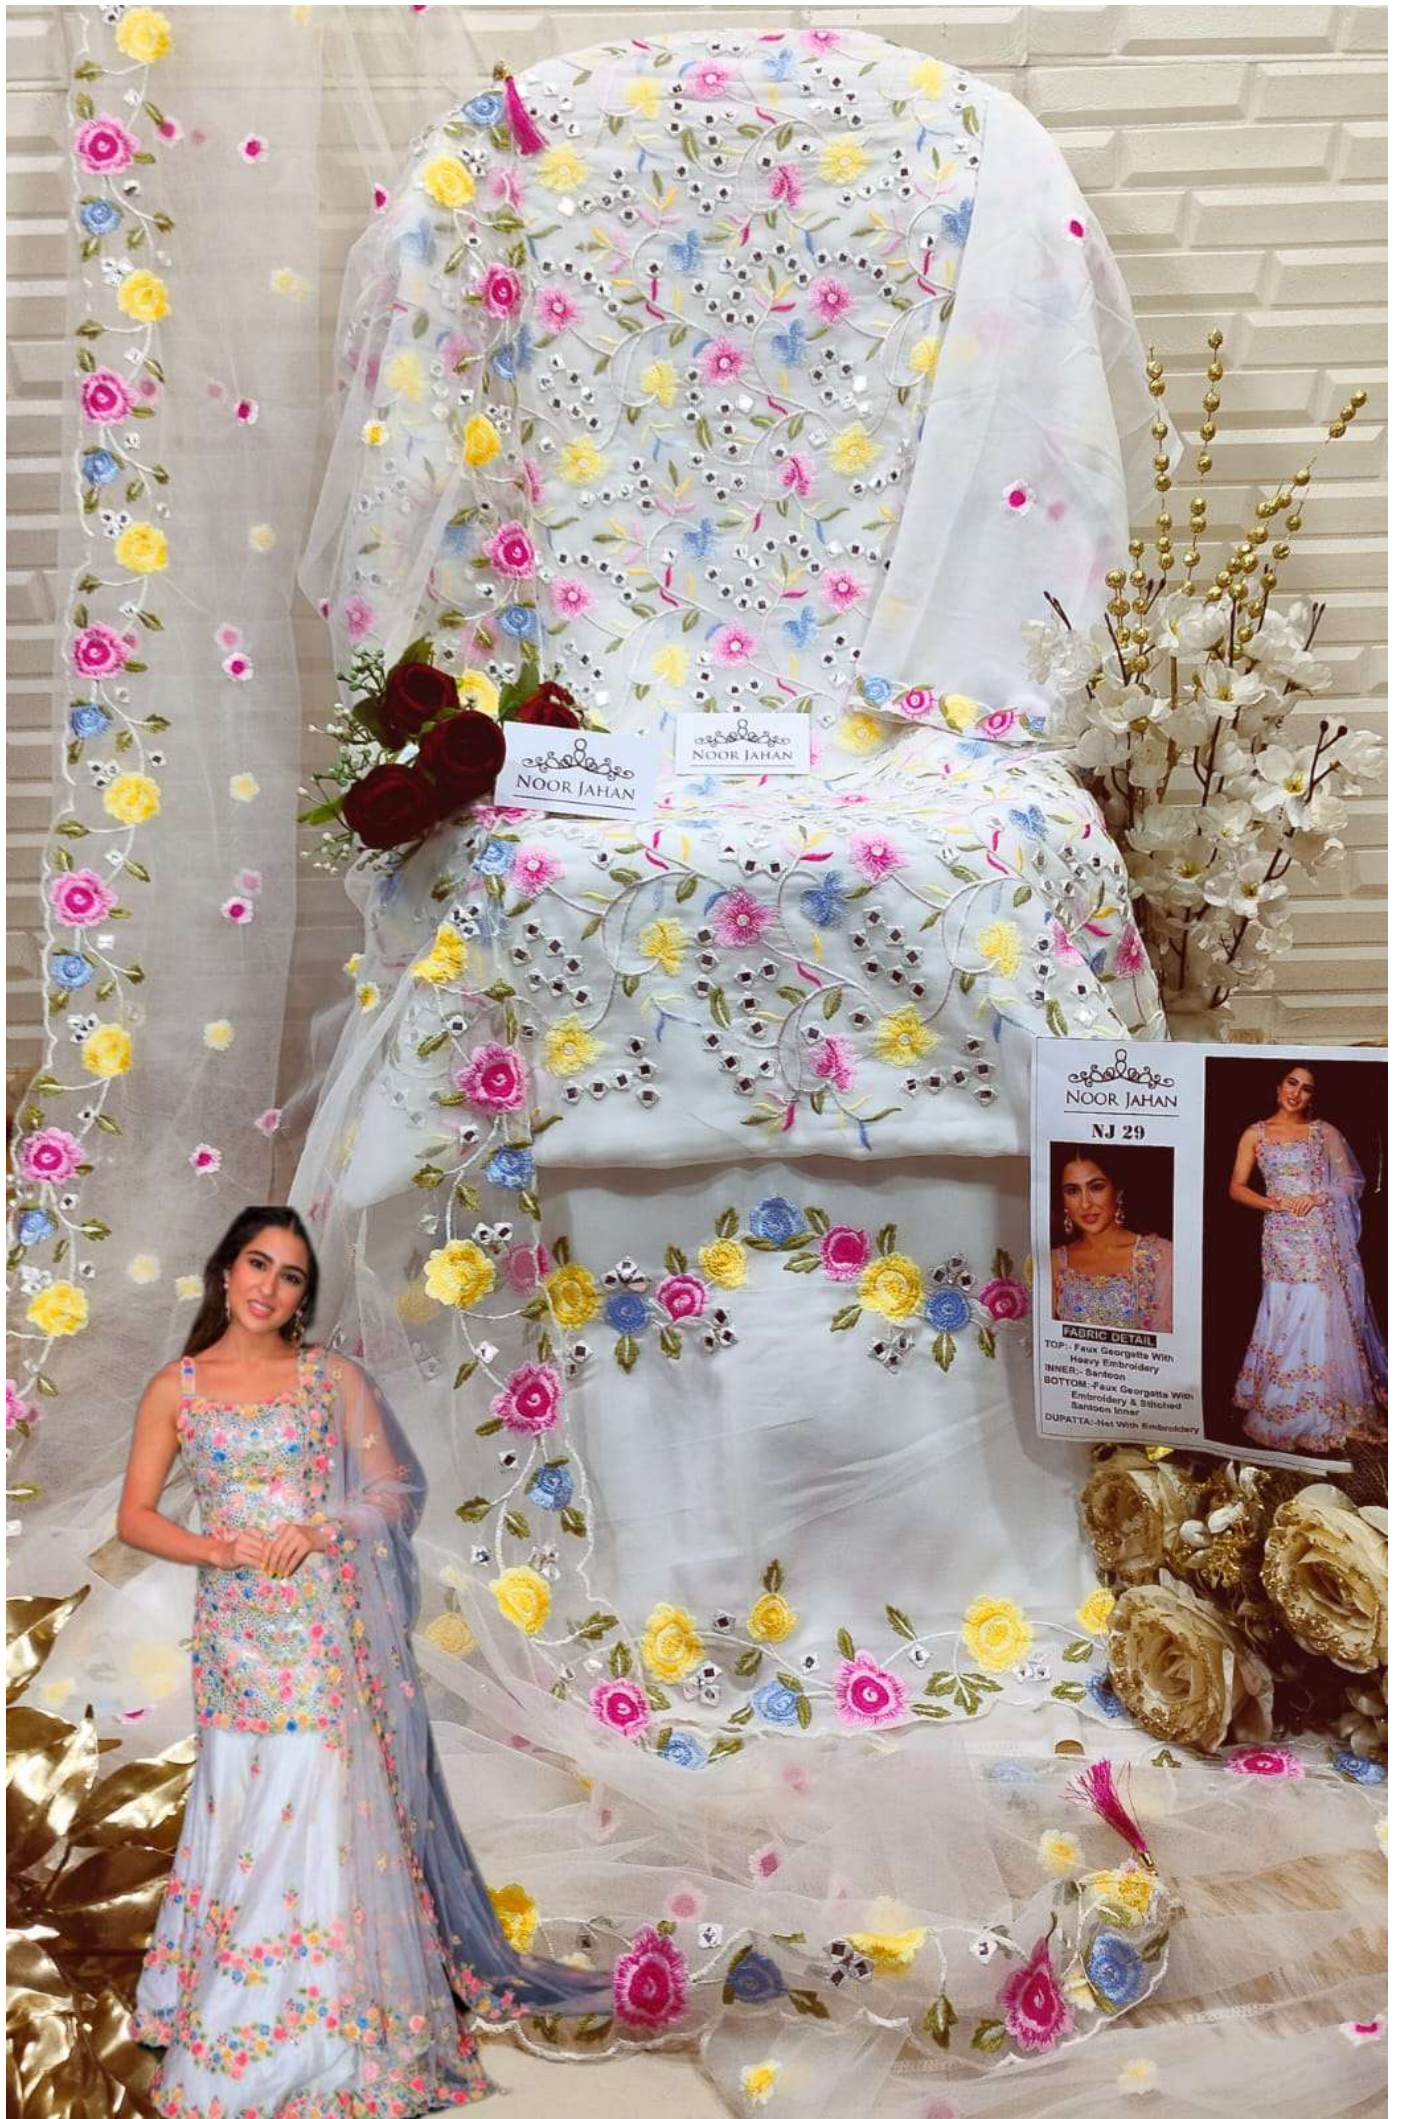

  
NOOR JAHAN

---

**NJ 29**

**FABRIC DETAIL**

**TOP:- Faux Georgette With  
Heavy Embroidery**

**INNER:- Santoon**

**BOTTOM:-Faux Georgette With  
Embroidery & Stitched  
Santoon Inner**

**DUPATTA:-Net With Embroidery**

  
**NOOR JAHAN**

---

**NJ 29**

**FABRIC DETAIL**

**TOP:- Faux Georgette With  
Heavy Embroidery**

**INNER:- Santoon**

**BOTTOM:-Faux Georgette With  
Embroidery & Stitched  
Santoon Inner**

**DUPATTA:-Net With Embroidery**

NOOR JAHAN

NOOR JAHAN

NOOR JAHAN  
NJ 29

**FABRIC DETAIL**  
TOP:- Faux Georgetta With Heavy Embroidery  
INNER:- Santoon  
BOTTOM:- Faux Georgetta With Embroidery & Blitched Santoon Inner  
DUPATTA:- Net With Embroidery