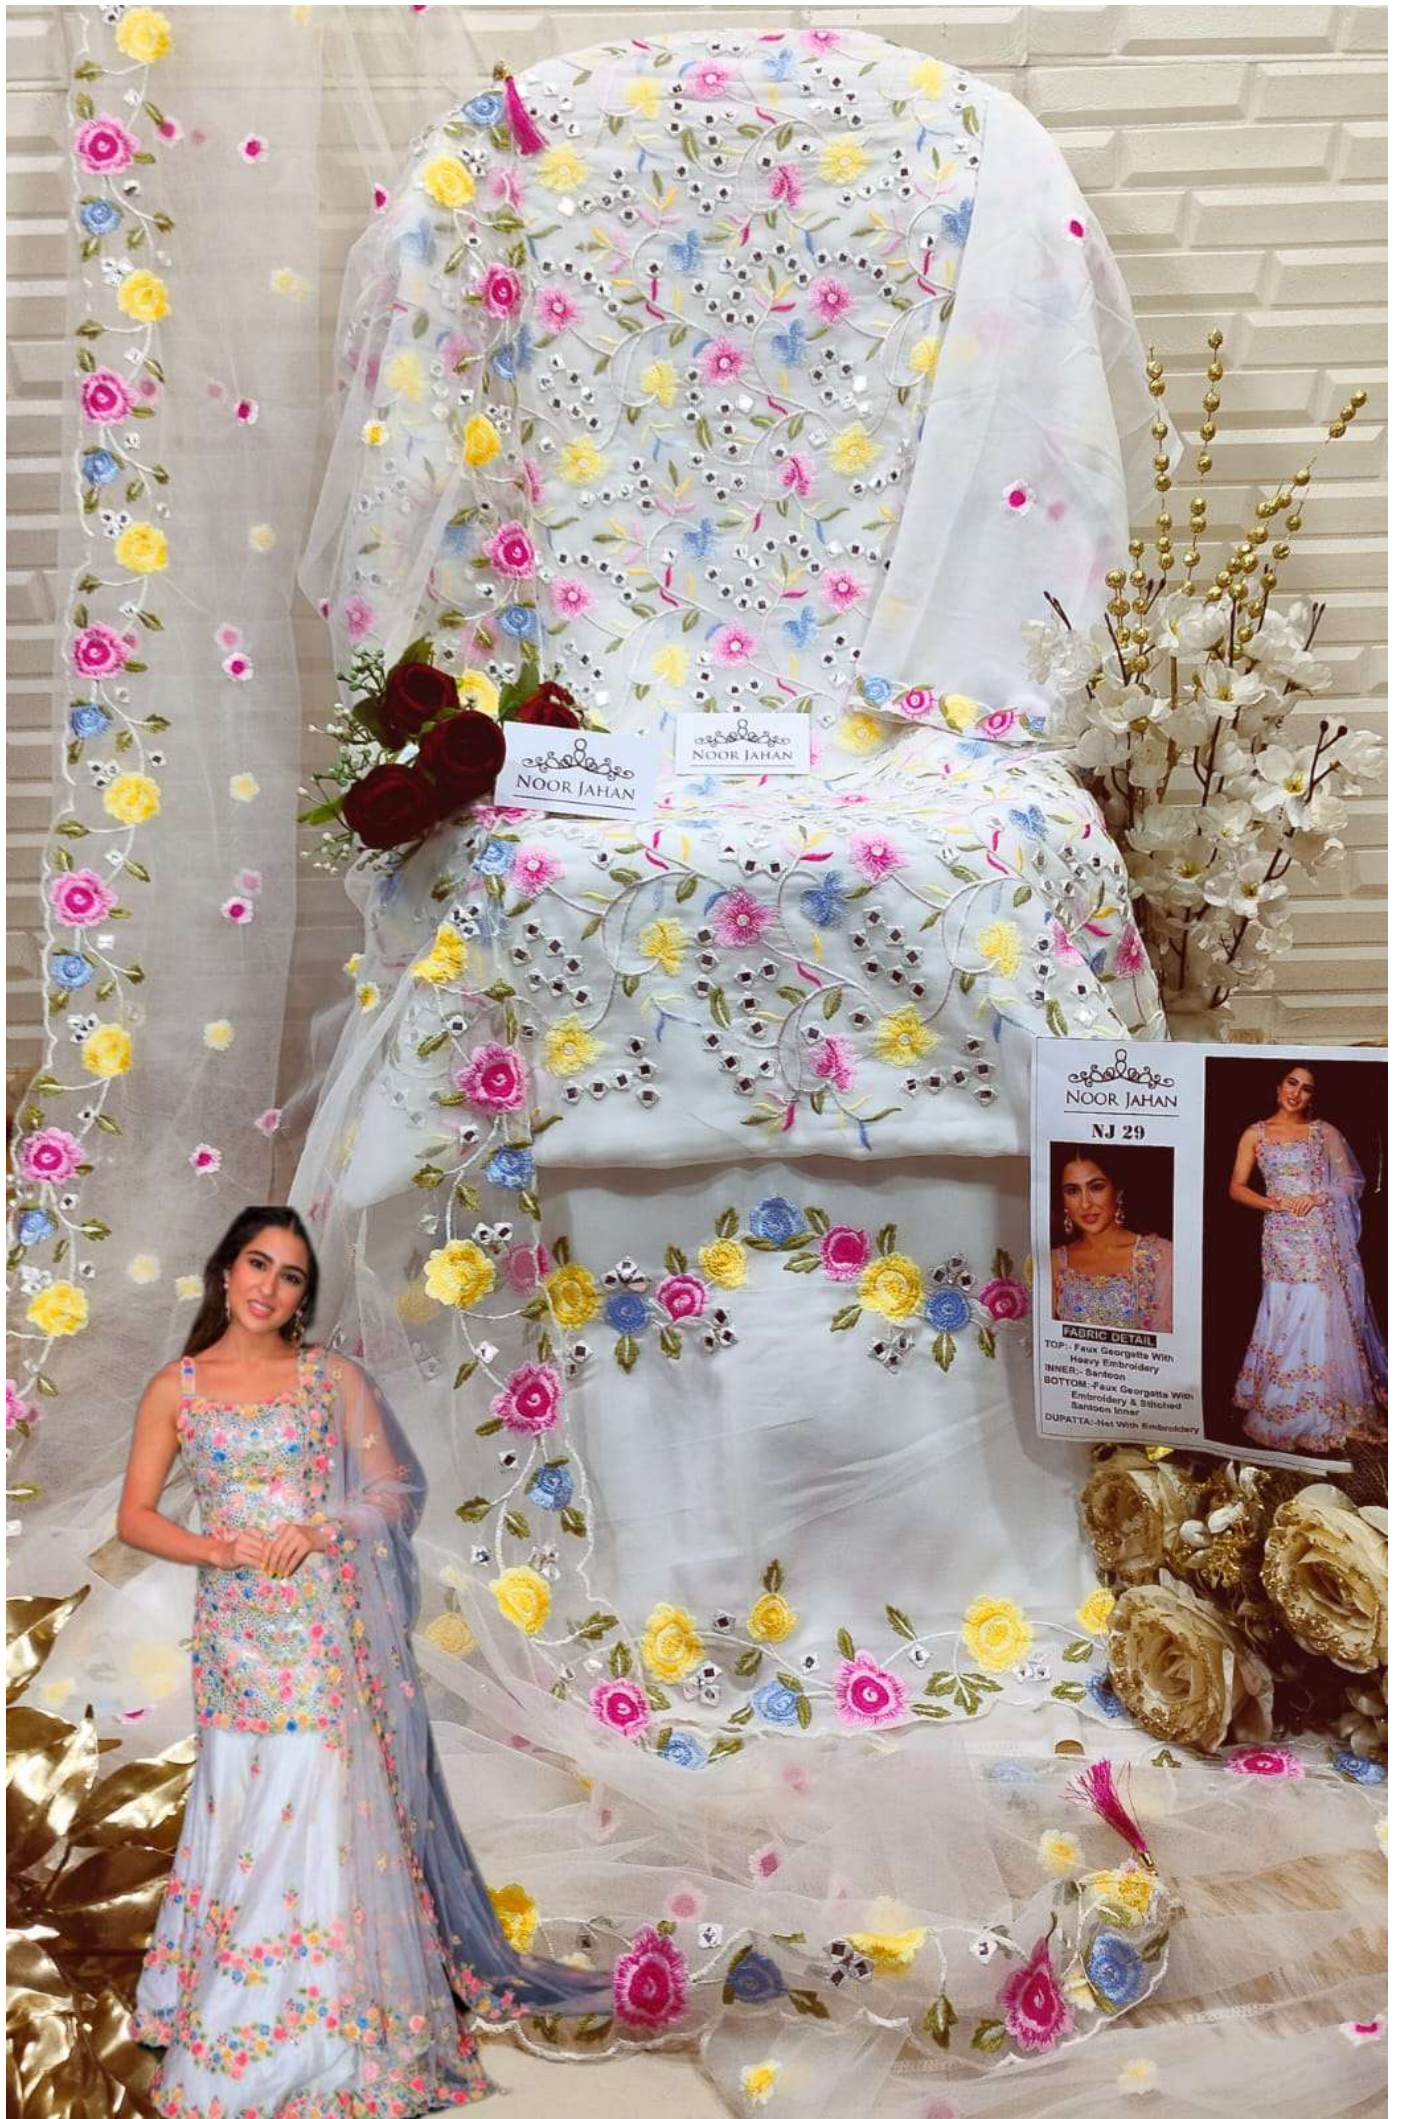

  
NOOR JAHAN

---

**NJ 29**

**FABRIC DETAIL**

**TOP:- Faux Georgette With  
Heavy Embroidery**

**INNER:- Santoon**

**BOTTOM:-Faux Georgette With  
Embroidery & Stitched  
Santoon Inner**

**DUPATTA:-Net With Embroidery**

NOOR JAHAN

NOOR JAHAN

NOOR JAHAN  
NJ 29

**FABRIC DETAIL**  
TOP:- Faux Georgetta With Heavy Embroidery  
INNER:- Santoon  
BOTTOM:- Faux Georgetta With Embroidery & Blitched Santoon Inner  
DUPATTA:- Net With Embroidery