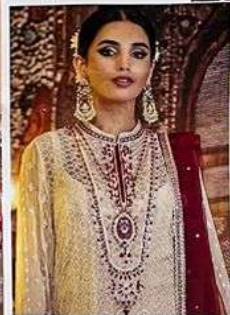

ALK D.No.4036

TOP

Fox Georgette
with Embroidery

BOTTOM-INNER

Dull santoon

DUPATTA

Nazmin with
Embroidery

ALK
AL KHUSHBU

ALK D.No.4036
TOP
Fox Georgette
with Embroidery
BOTTOM-INNER
Dull santoon
DUPATTA
Nazmin with
Embroidery

ALK®
AL KHUSHBU®

ALK D.No.4037

TOP
Fox Georgette
with Embroidery

BOTTOM-INNER
Dull santoon

DUPATTA
Nazmin with
Embroidery