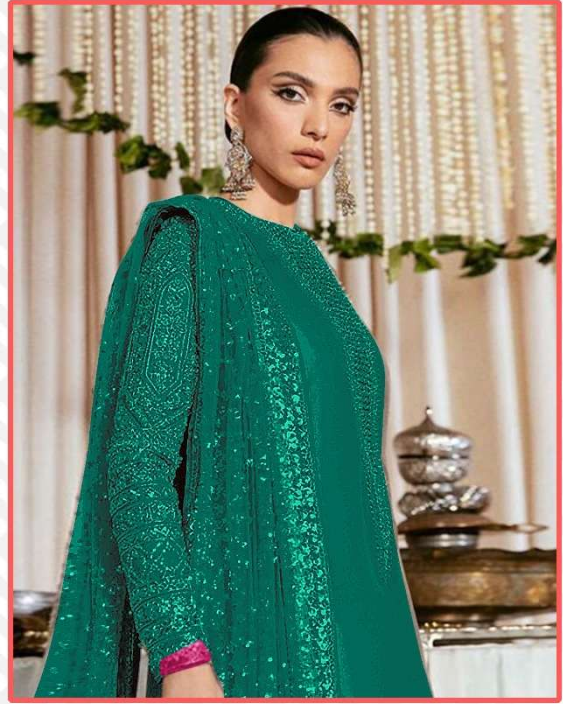

-:TOP:-

Fox Georgette.

-:BOTTAM/INNER:-

Santoon.

-:DUPATTA:-

Net Embroidery.