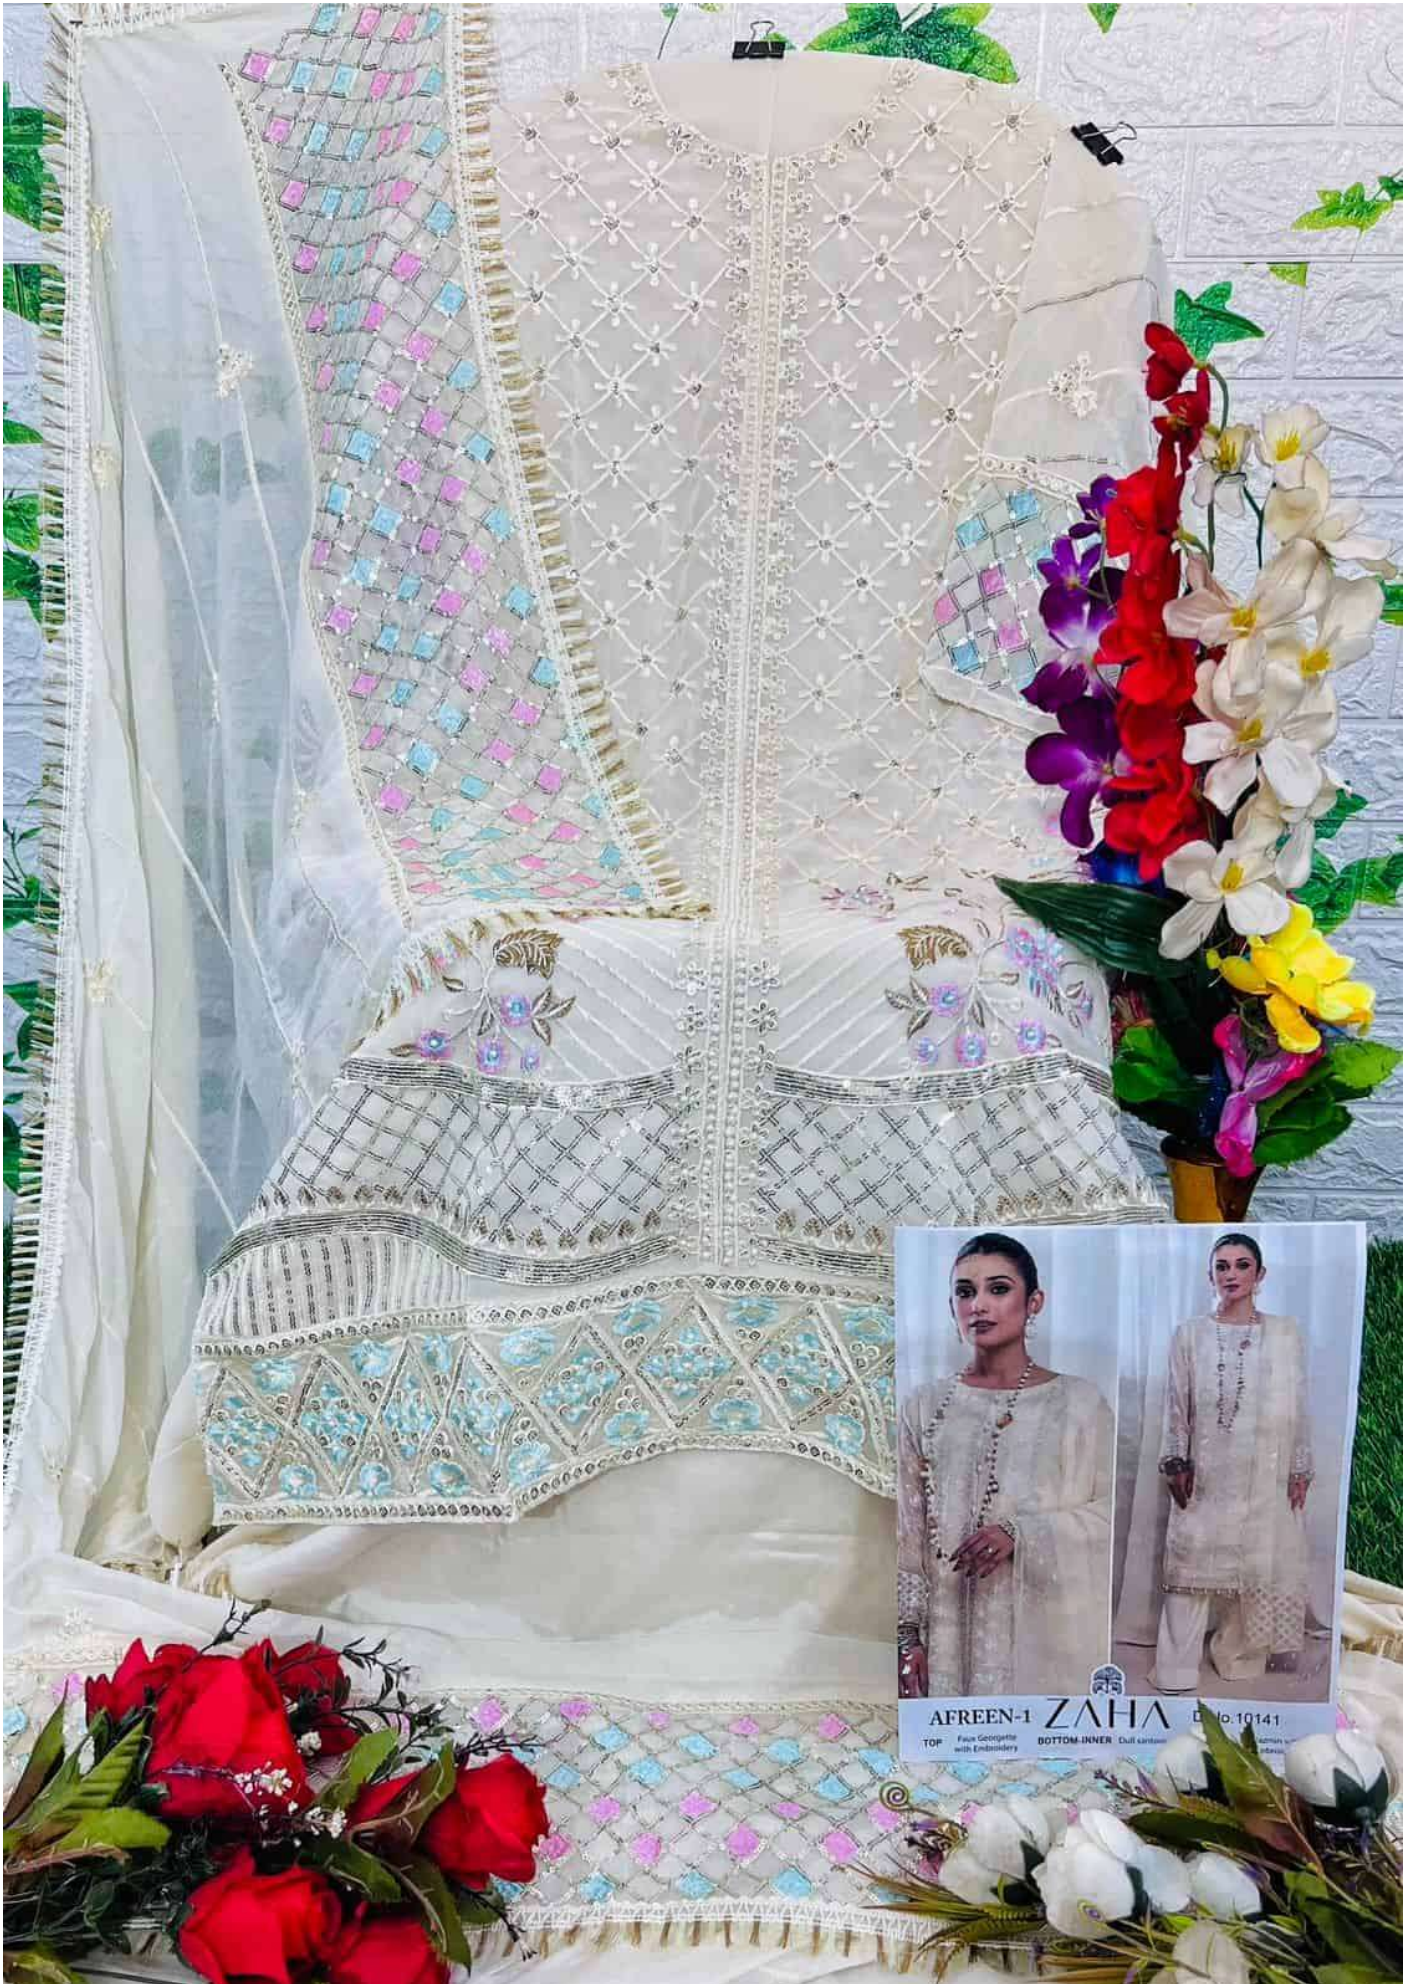

ZAHA
AFREEN-1

AFREEN-1 **ZAHA**

TOP Faux Georgette with Embroidery

BOTTOM-INNER Dull santoon

D.No.10140

DUPATTA Nazmin with Embroidery

AFREEN-1 **ZAHA**

D.No.10141

TOP Faux Georgette with Embroidery

BOTTOM-INNER Dull santoon

DUPATTA Nazmin with Embroidery

AFREEN-1 ZAHA ID No. 10141

TOP: Fake Georgette with Embroidery BOTTOM-INNER: Dull satin

Bottom: Dull satin

AFREEN-1 **ZAHA**

TOP Faux Georgette with Embroidery

BOTTOM-INNER Dull santoon

D.No.10142

DUPATTA Nazmin with Embroidery

AFREEN-1 ZAHA D.No. 10140
TOP Faux Georgette with Embroidery BOTTOM-INNER Dull Satin Haziran with Embroidery

**ZAHA**

AFREEN-1

TOP
Faux Georgette
with Embroidery

BOTTOM-INNER
Dull santoon

DUPATTA
Nazmin with
Embroidery

10140

10141

10142