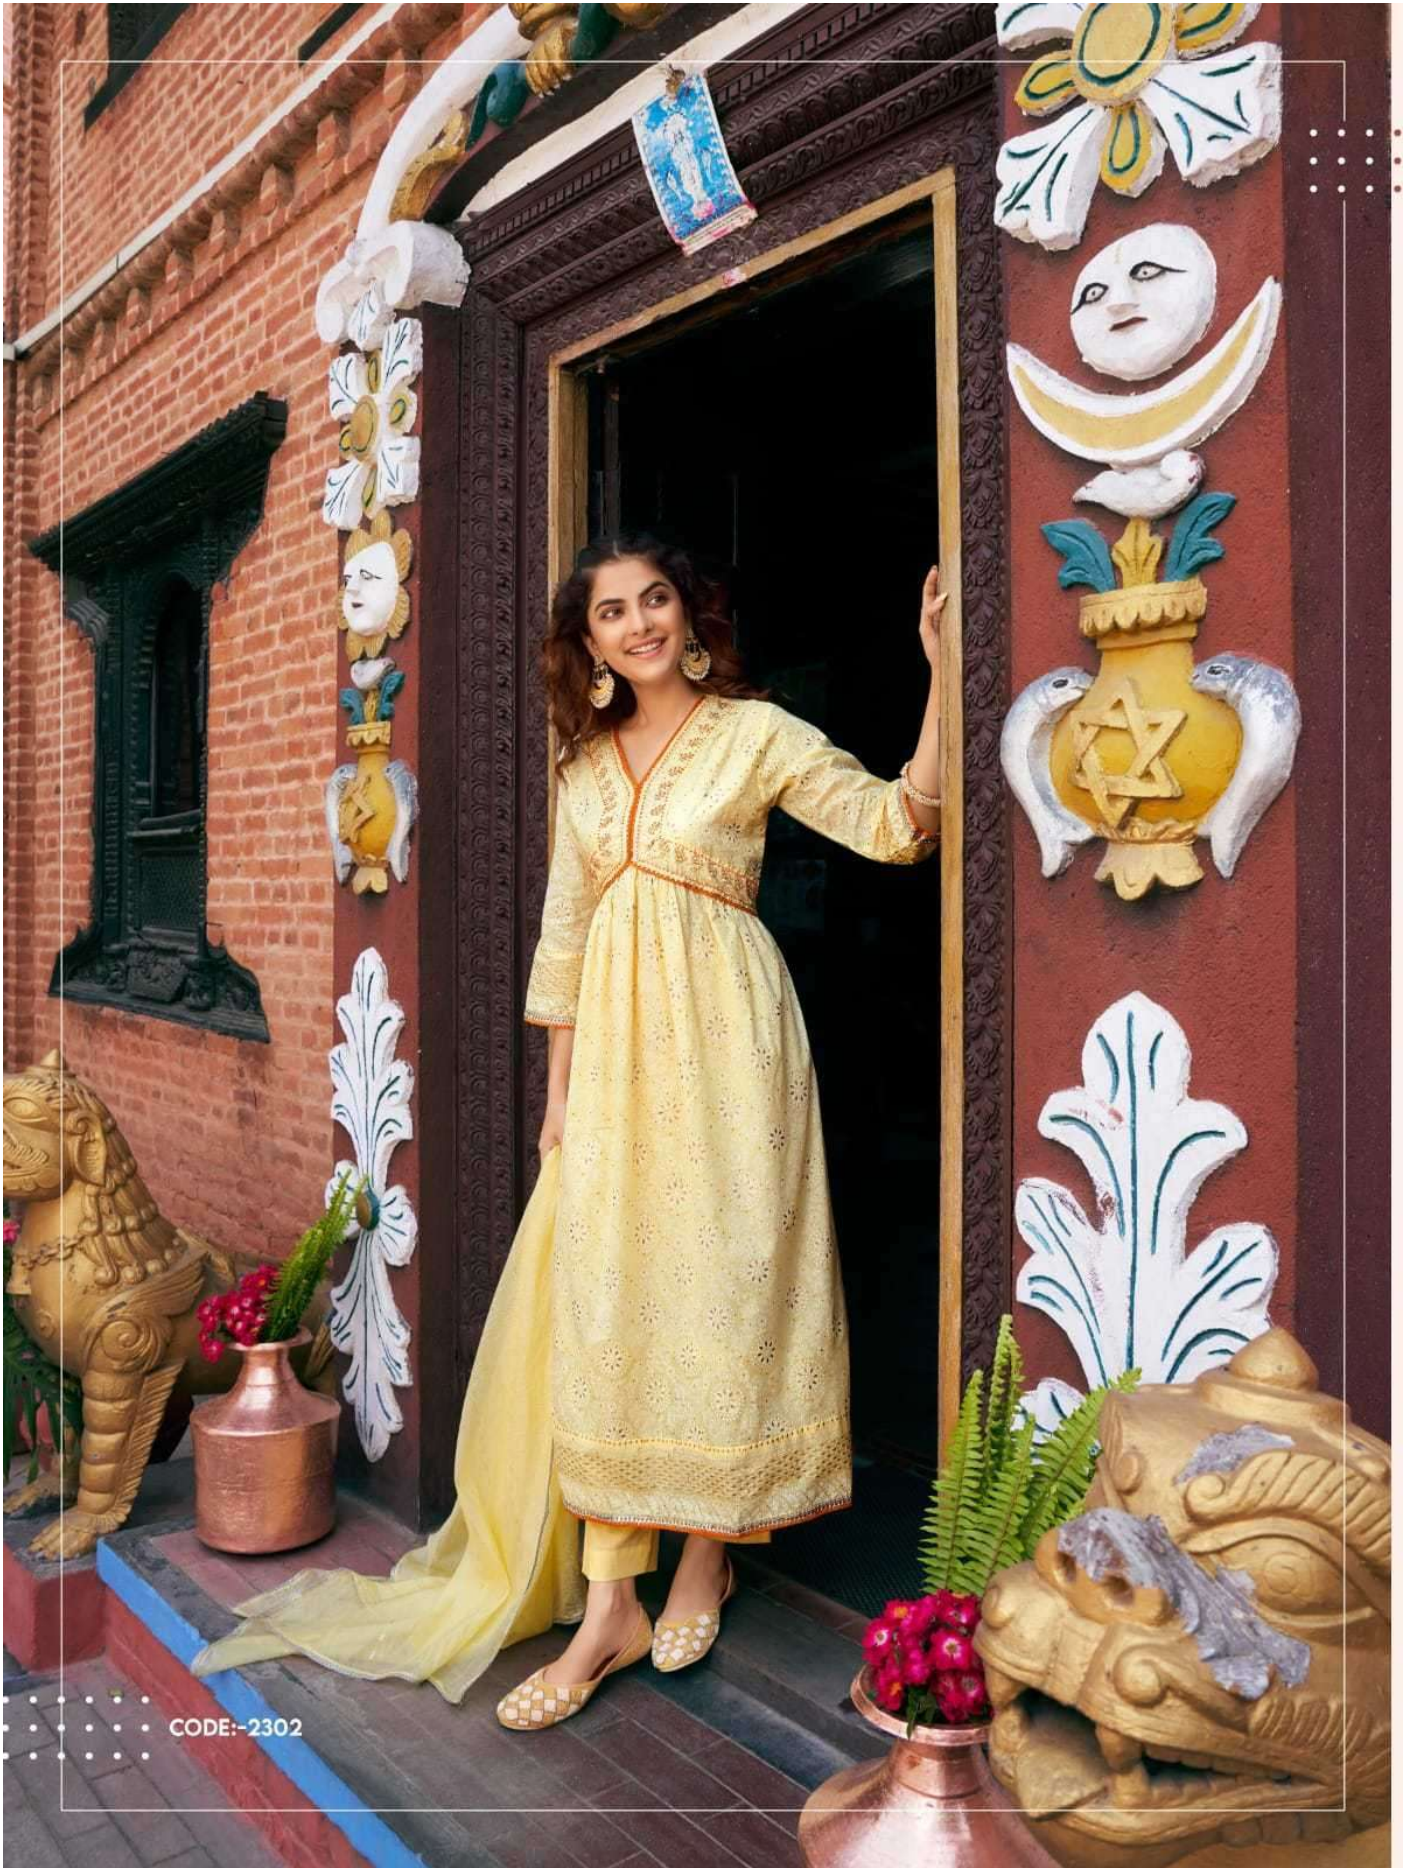

you
BE-YOU-TIFUL
By WANNA Looks
Siya

MODERN LUXURIOUS

CODE:-2301

CODE:-2302

YOU
BE-YOU-TIFUL

YOU
BE-YOU-TIFUL

YOU
BE YOU-TIFUL

CODE:-2306