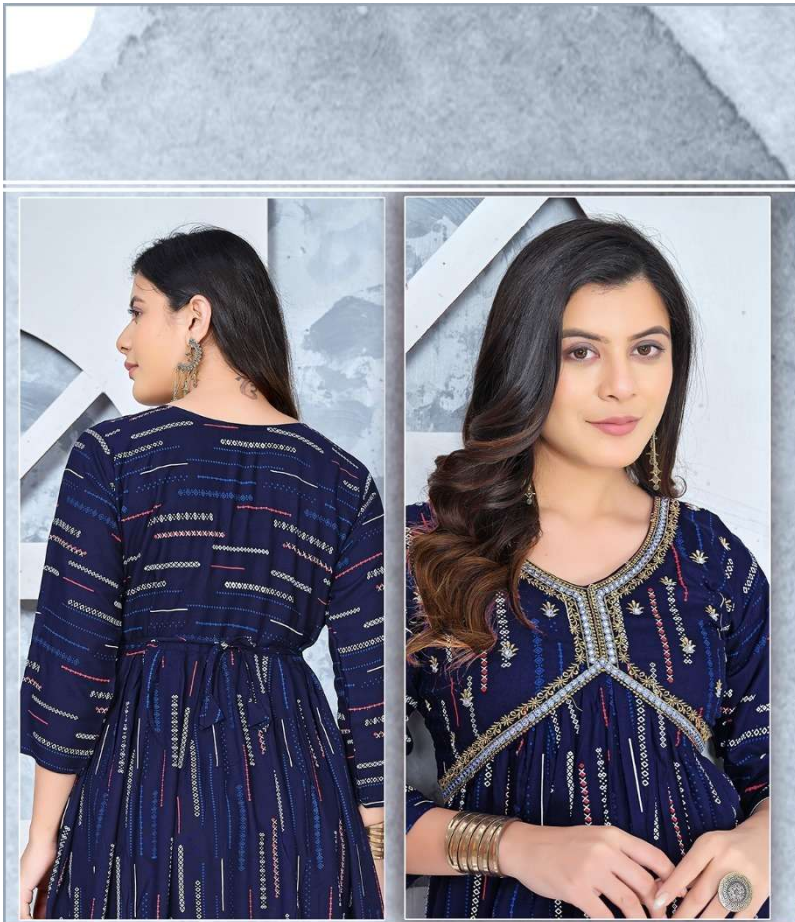

FASHION IS ARCHITURE IT IS A MATTER OF PROPORTIONS

204