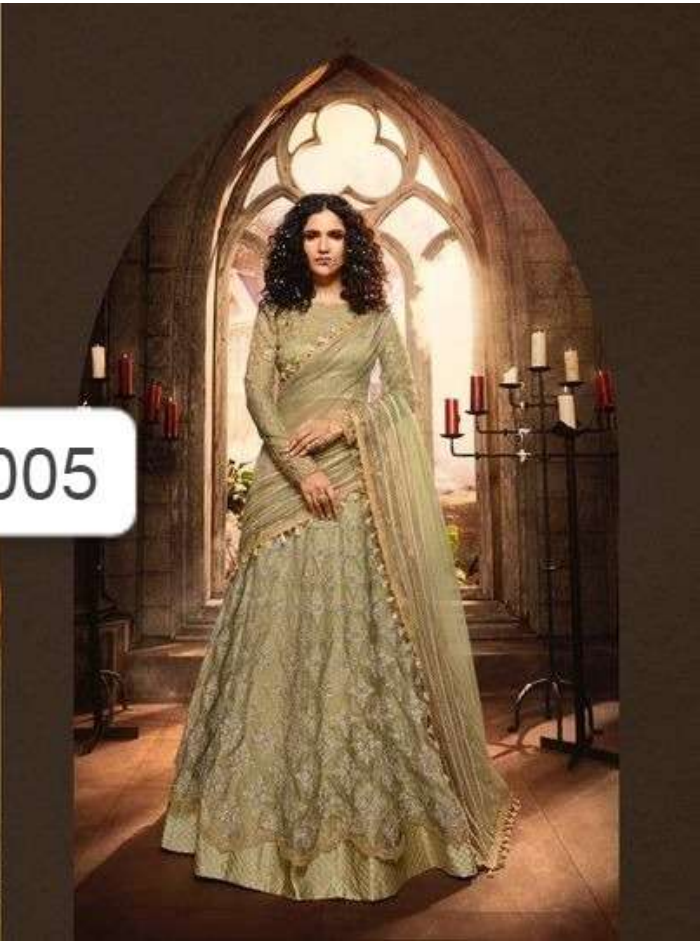

Maskeen

Style
is
Eternal

10002

Designs that are rich and... perfectly with... D's a strong

20002

21005

21005	-5920/-
20002	-4520/-
10001	-5330/-
10002	-4830/-