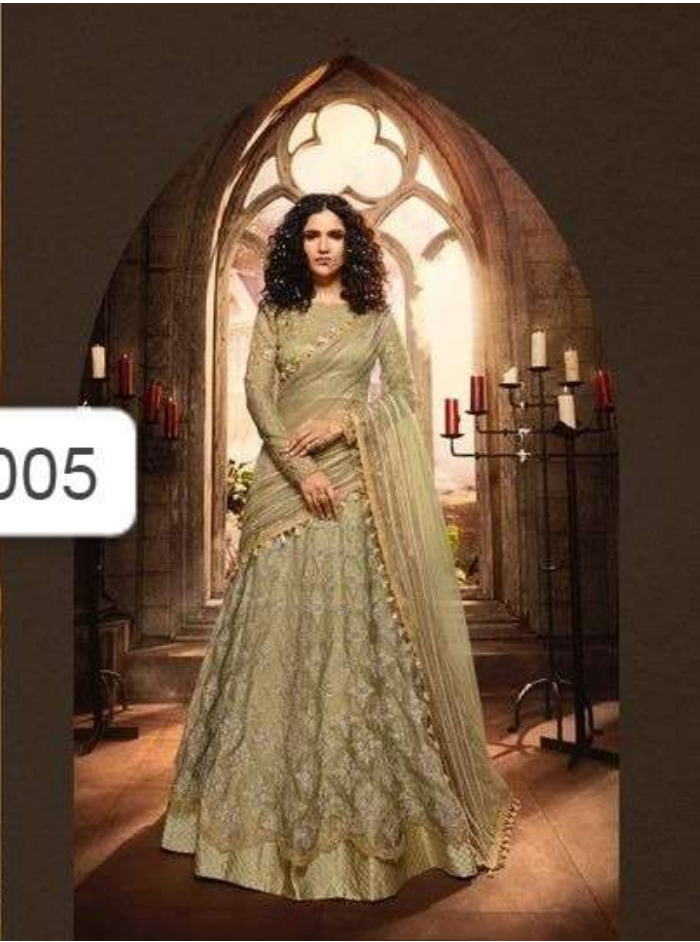

Maskeen

Style
is
Eternal

Design cloth is rich and
color fits perfectly with
the pattern. It's a strong

1002

10002

20002

21005

| | |
|--------------|----------------|
| 21005 | -5920/- |
| 20002 | -4520/- |
| 10001 | -5330/- |
| 10002 | -4830/- |