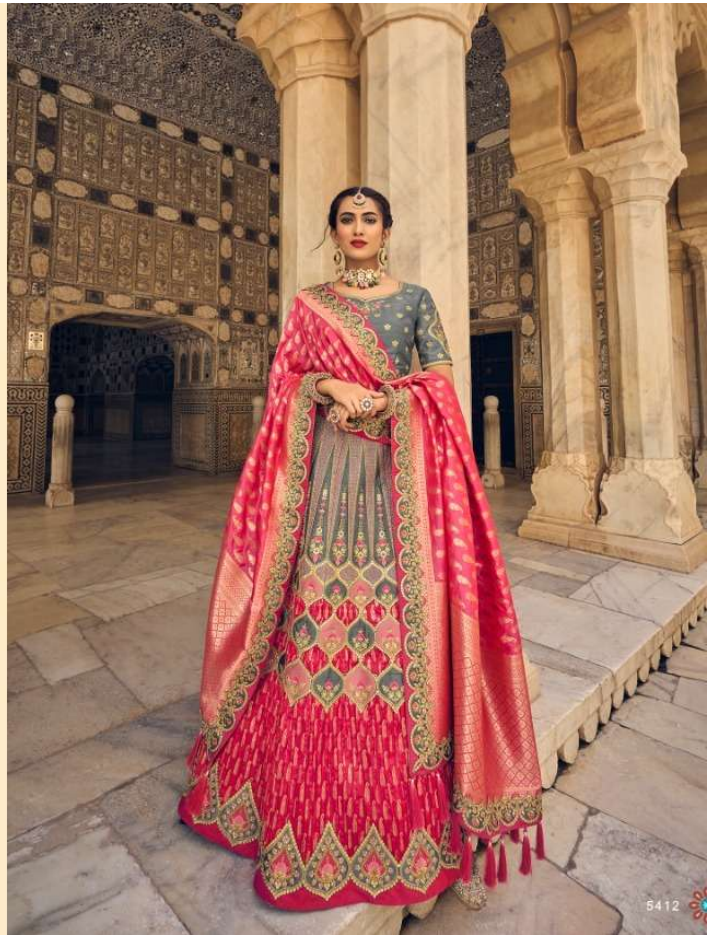

anaara

"CREATE YOUR OWN STYLE LET BE UNIQUE FOR YOURSELF AND YET IDENTIFIABLE FOR OTHERS"

5412