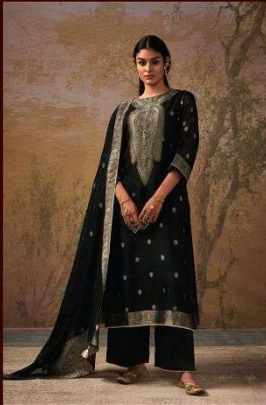

C-1355

C-1356