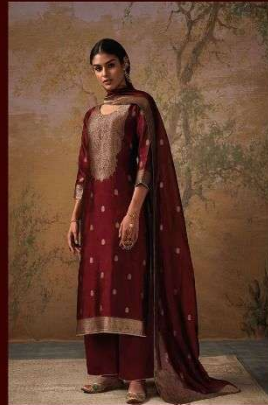

C-1355

C-1357