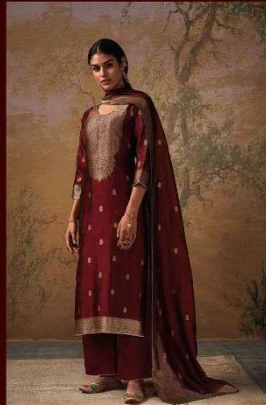

C-1355

C-1357