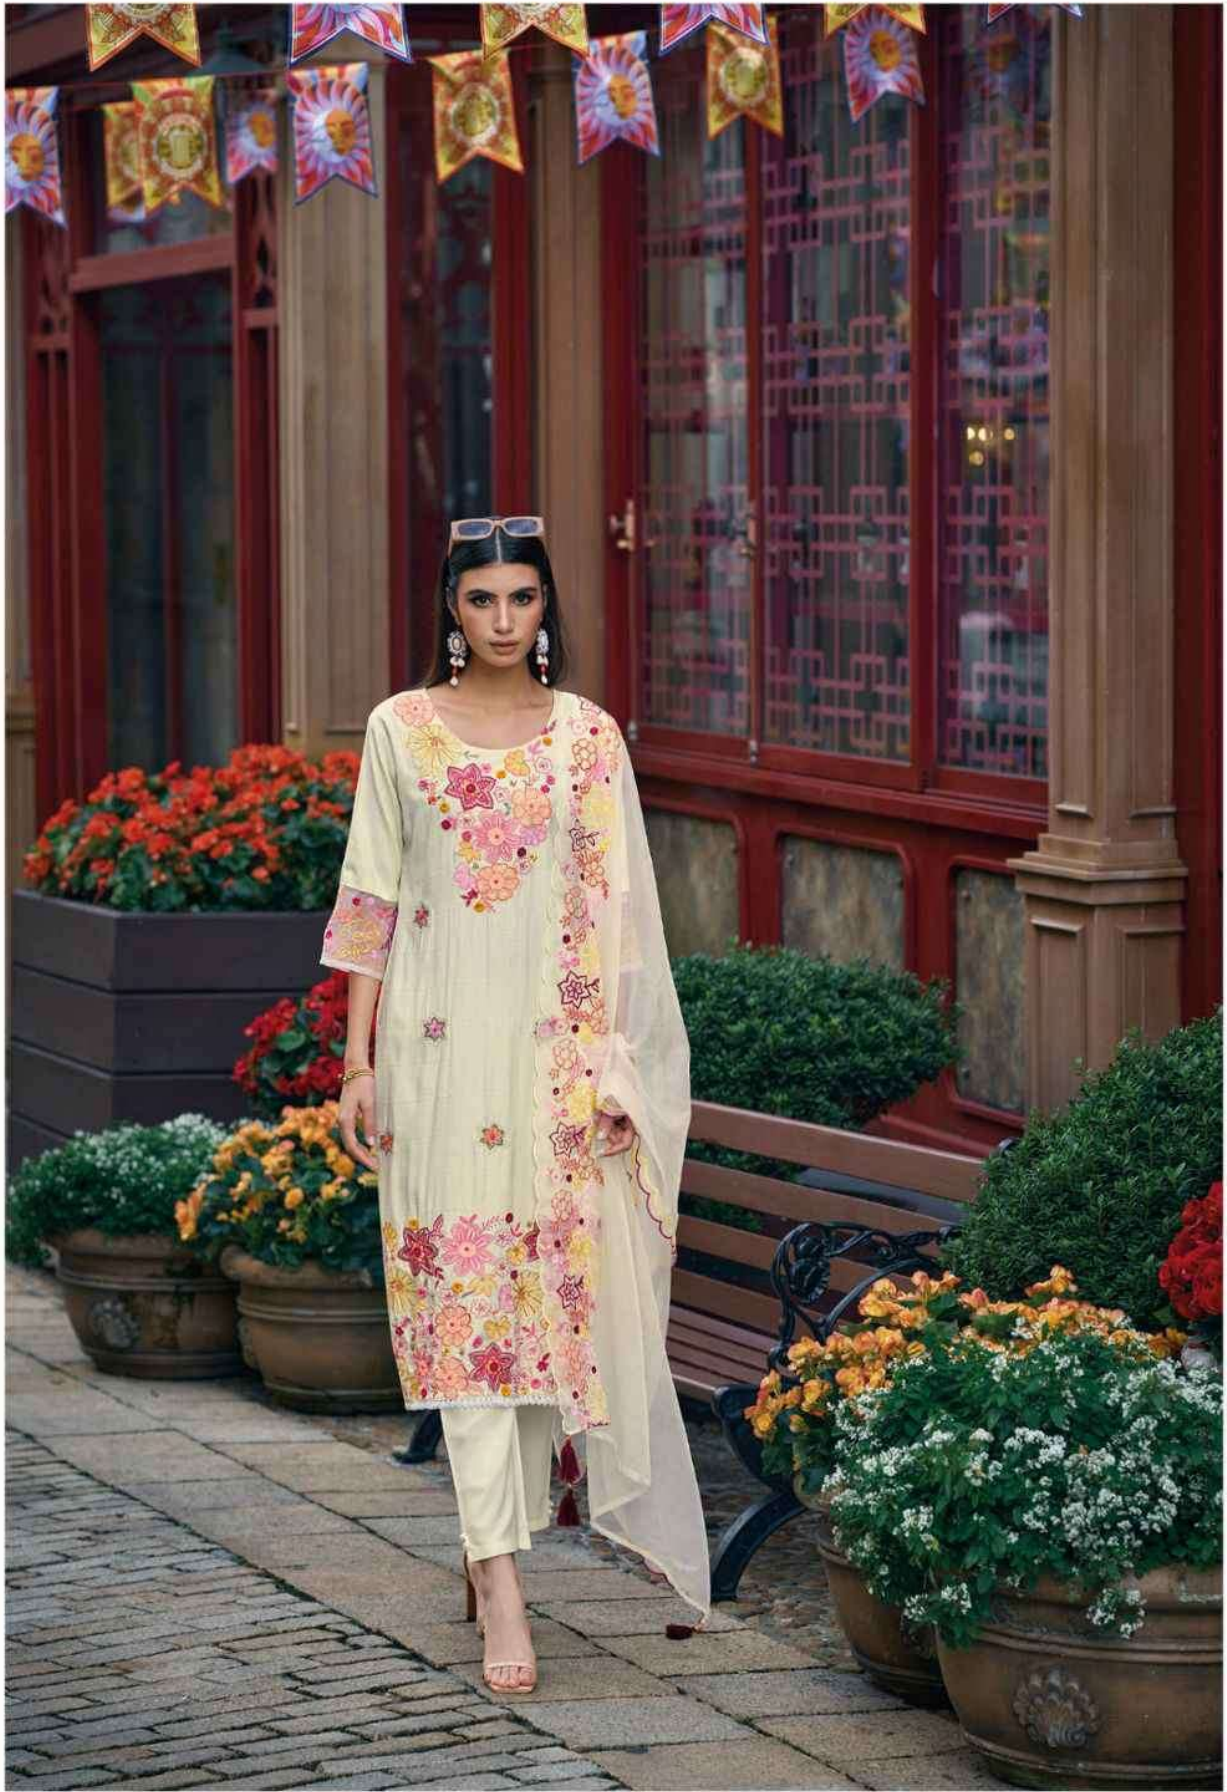

KAILEE™

*fashion*  
INDIAN ETHNIC WEAR

# fleur

VOL-4

41211

41214

KAILEE™  
*fashion*  
INDIAN ETHNIC WEAR

KAILEE™

INDIAN ETHNIC WEAR

41211