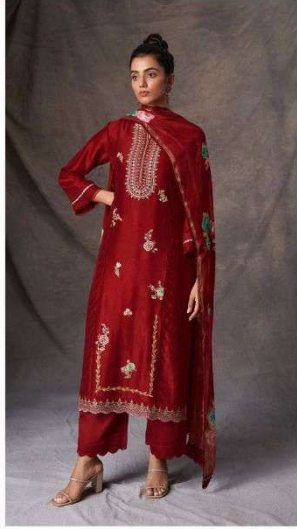

Ganga®  
Scarlett  
S1836

S1836-A

S1836-B

S1836-C

Ganga®  

---

Scarlett  
S1836- A/B/C

PRODUCT NAME	<b>SCARLETT</b>
D.NO.	S1836
DESCRIPTION	<p><b>TOP</b> PREMIUM BEMBERG RUSSIAN SILK SOLID WITH EMBROIDERY AND HAND WORK AND LACE</p> <p><b>BOTTOM</b> PREMIUM COTTON SILK SOLID COLOUR</p> <p><b>DUPATTA</b> FINEST VISCOSE LAWN JACQUARD PRINTED WITH FOUR SIDE LACE</p>
HSN CODE	<b>540834</b>
WHOLESALE PRICE	<b>2695/- EACH+GST(EXTRA)</b>