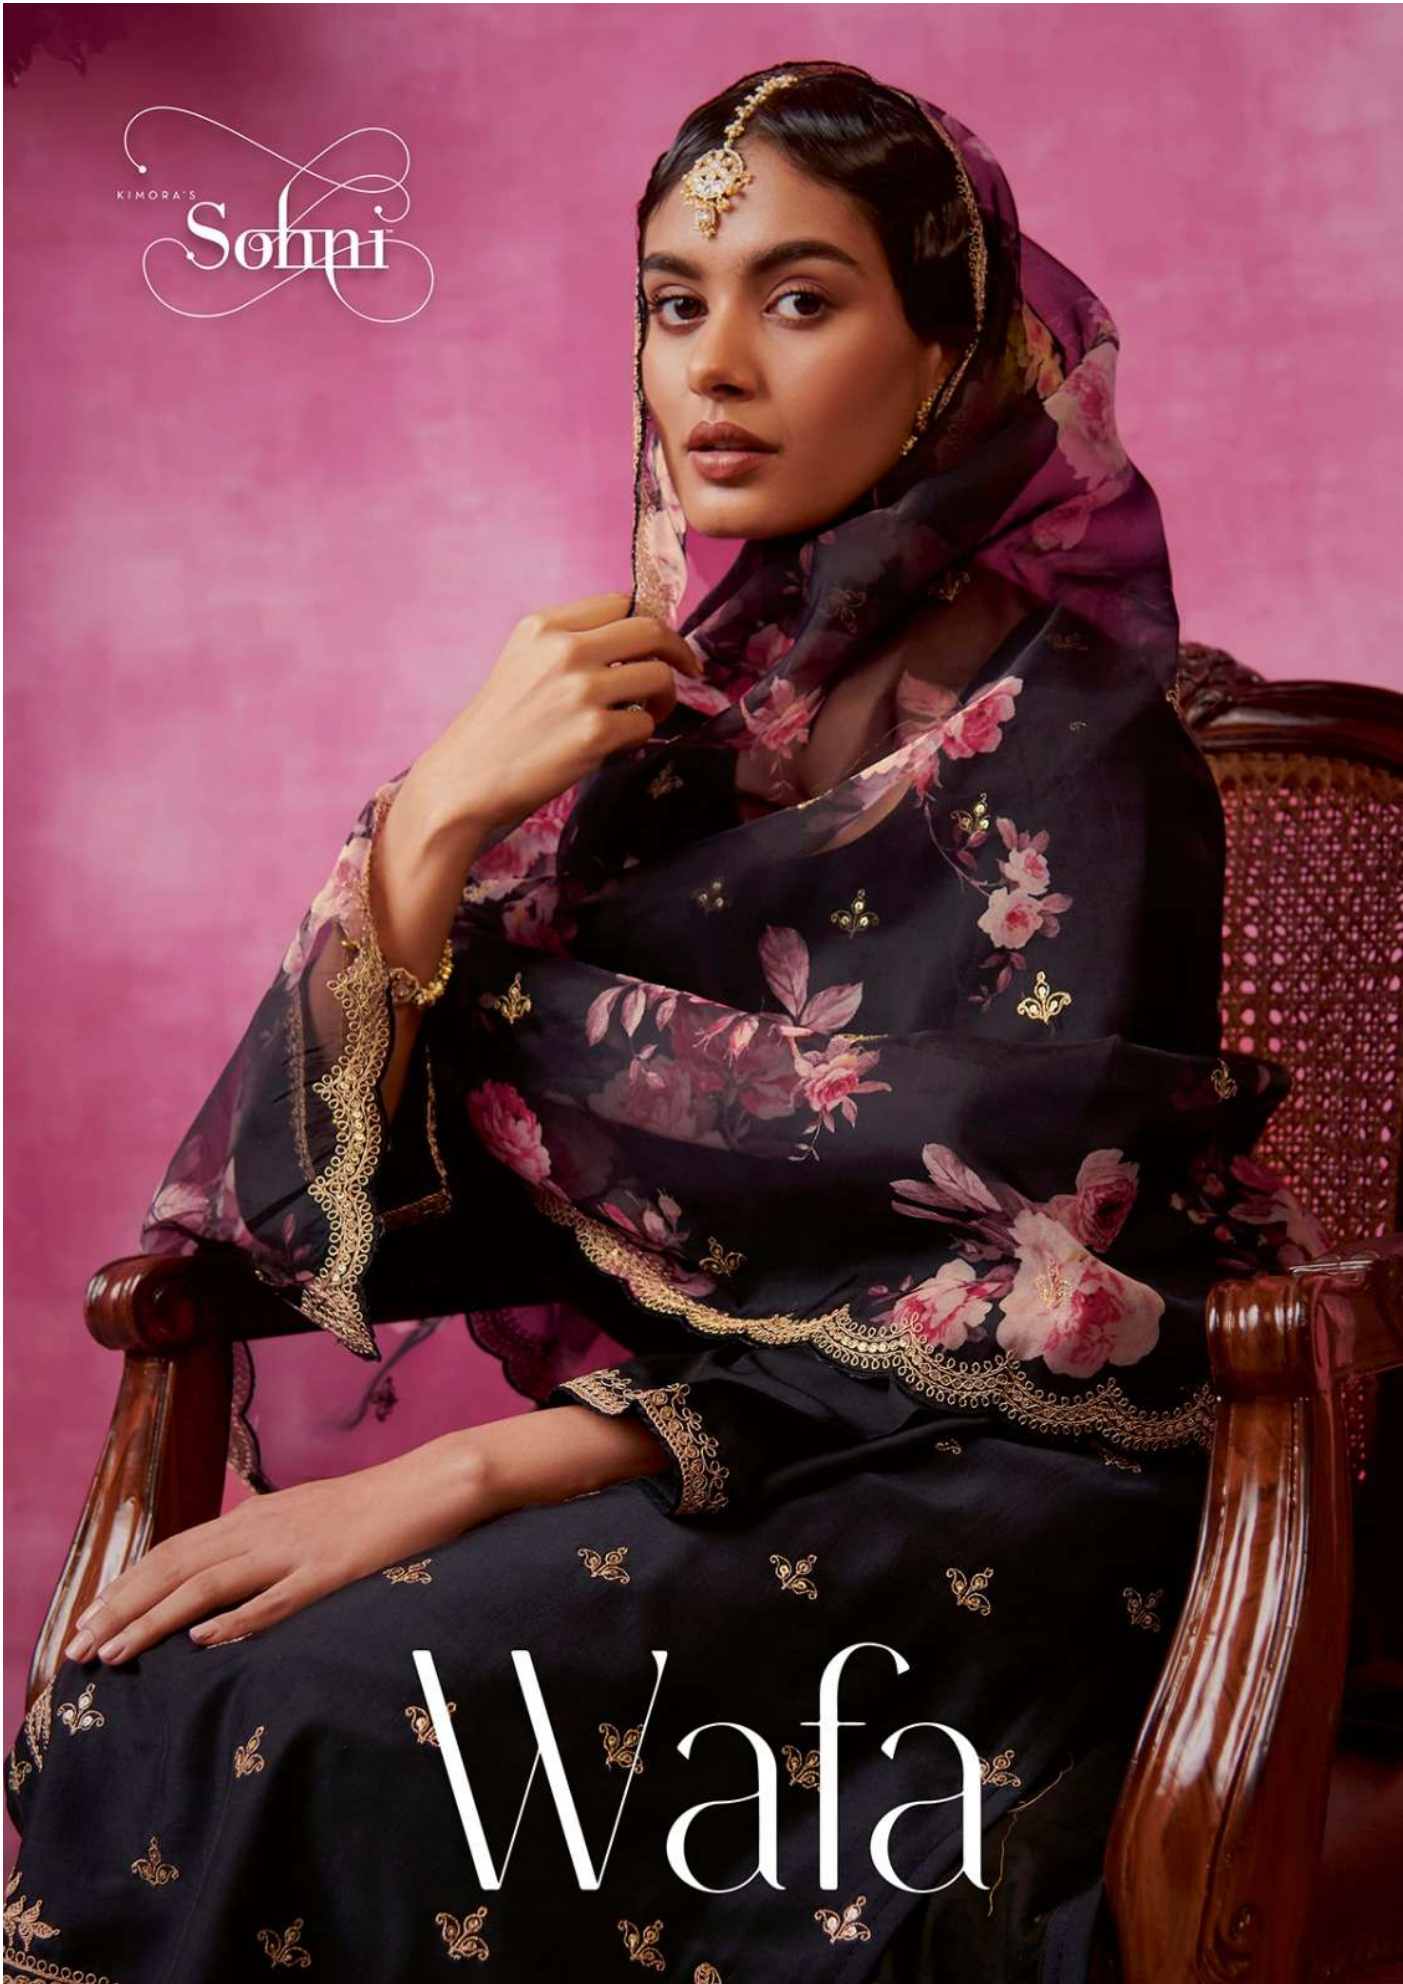

KIMORA'S
Sohmi

Wafa