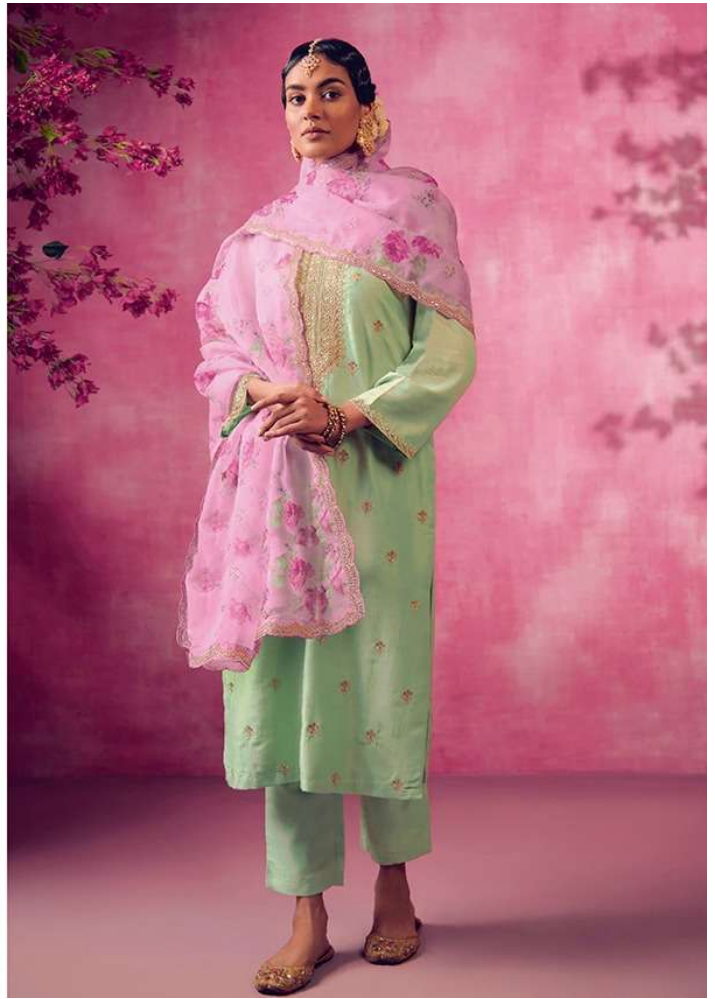

Sohai

S0013