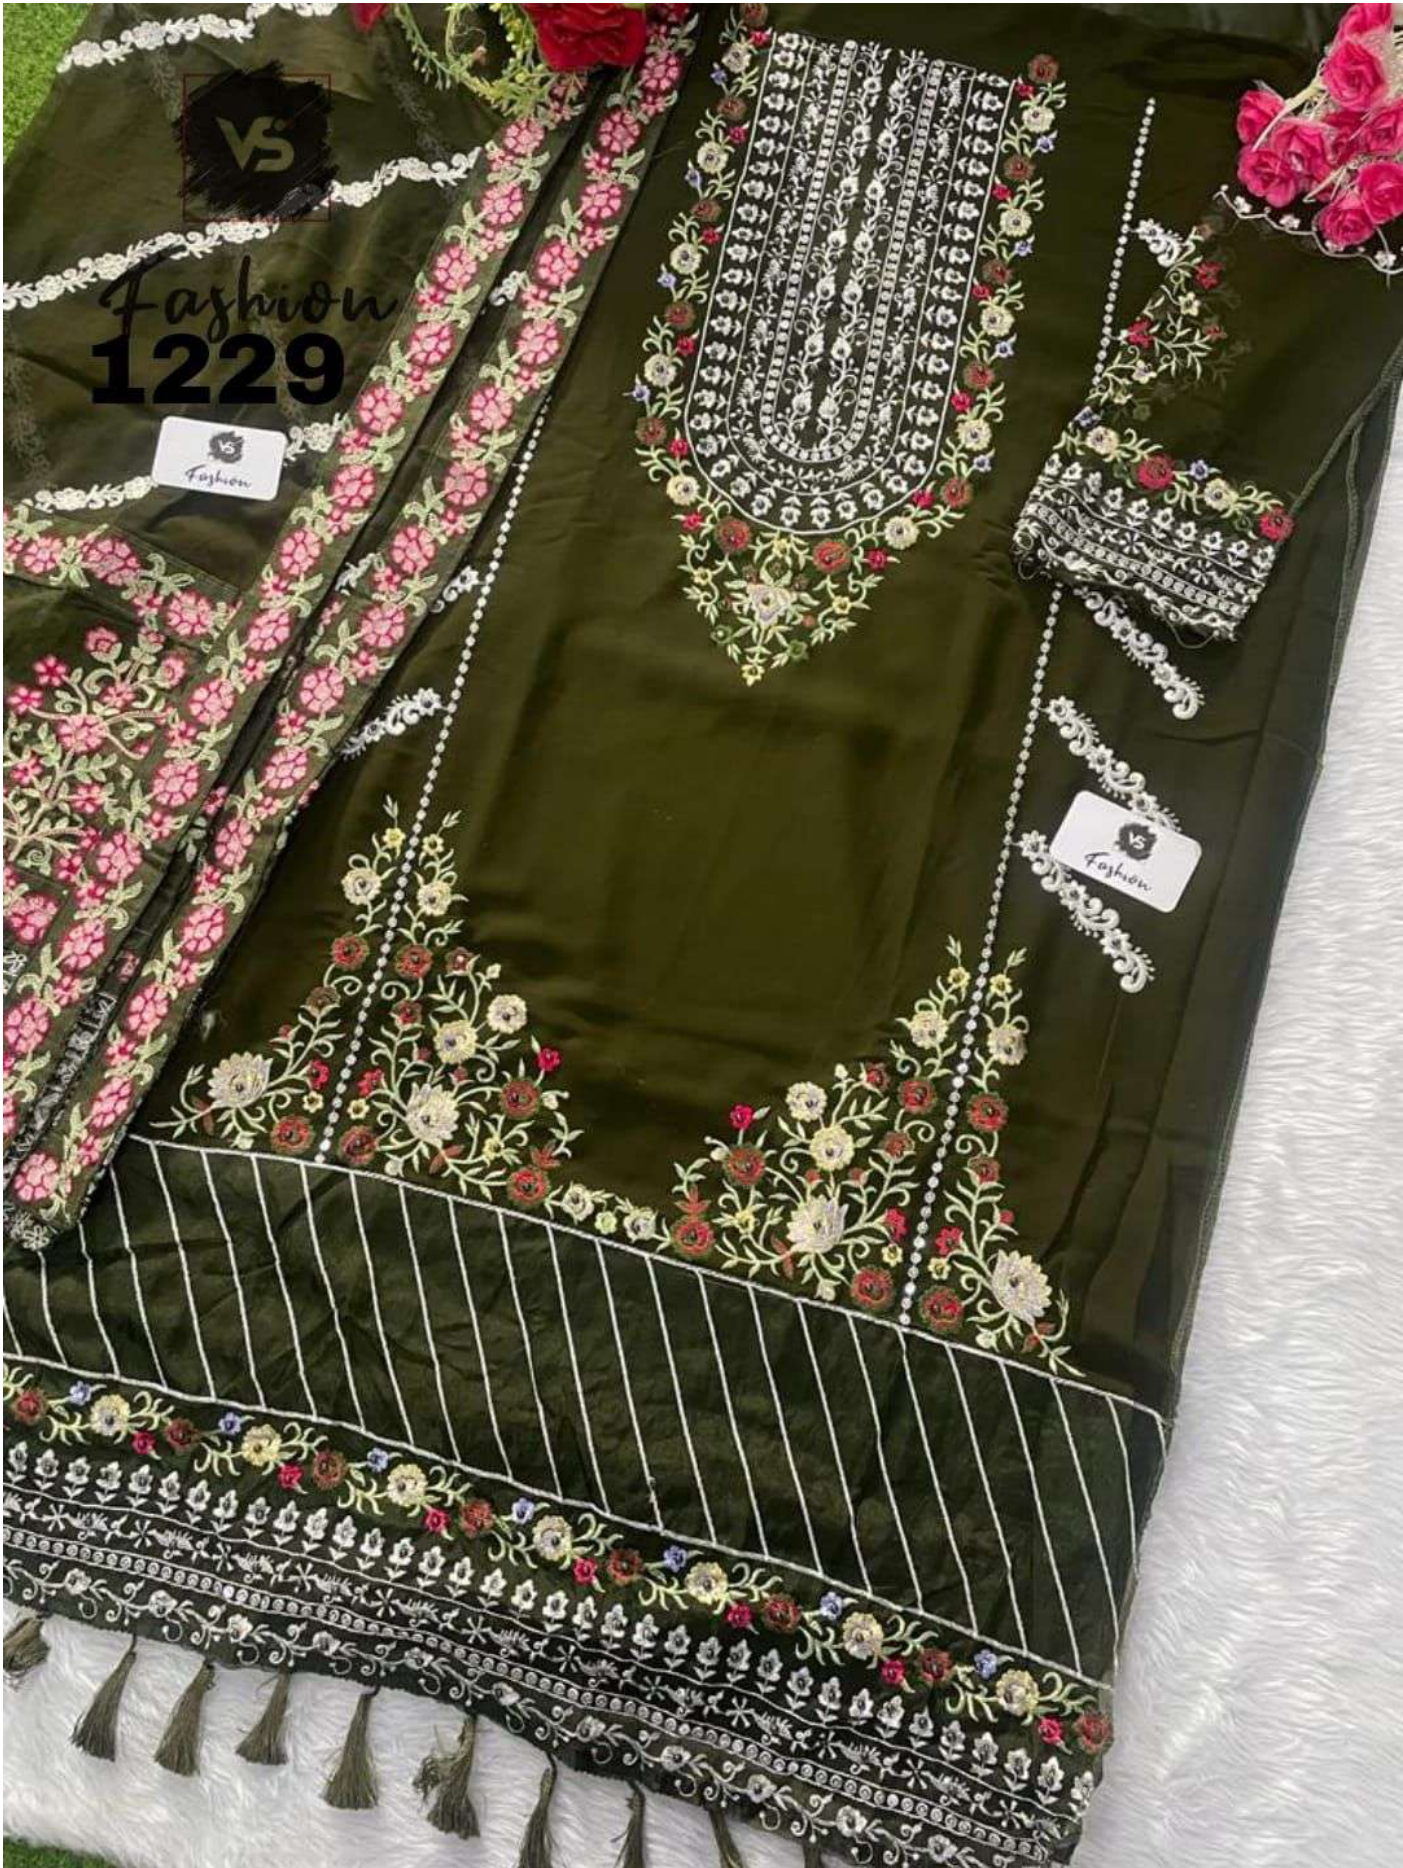

VS
Fashion

VS
Fashion

VS VS
Fashion

Fashion
1229

VS

Fashion

TOP :- FOX GEORGETTE
DUPTTA :- GEORGETTE
INNER :- SANTOON
BOTTOM :- SANTOON

1229-D

Fashion

TOP :- FOX GEORGETTE
DUPTTA :- GEORGETTE
INNER :- SANTOON
BOTTOM :- SANTOON

1229-E

Fashion

TOP :- FOX GEORGETTE
DUPTTA :- GEORGETTE
INNER :- SANTOON
BOTTOM :- SANTOON

1229-F

VS

Fashion

TOP :- FOX GEORGETTE
DUPTTA :- GEORGETTE
INNER :- SANTOON
BOTTOM :- SANTOON

1229-G

VS VS
Fashion
Fashion
1229

VS
Fashion
1229

VS
Fashion

VS
Fashion