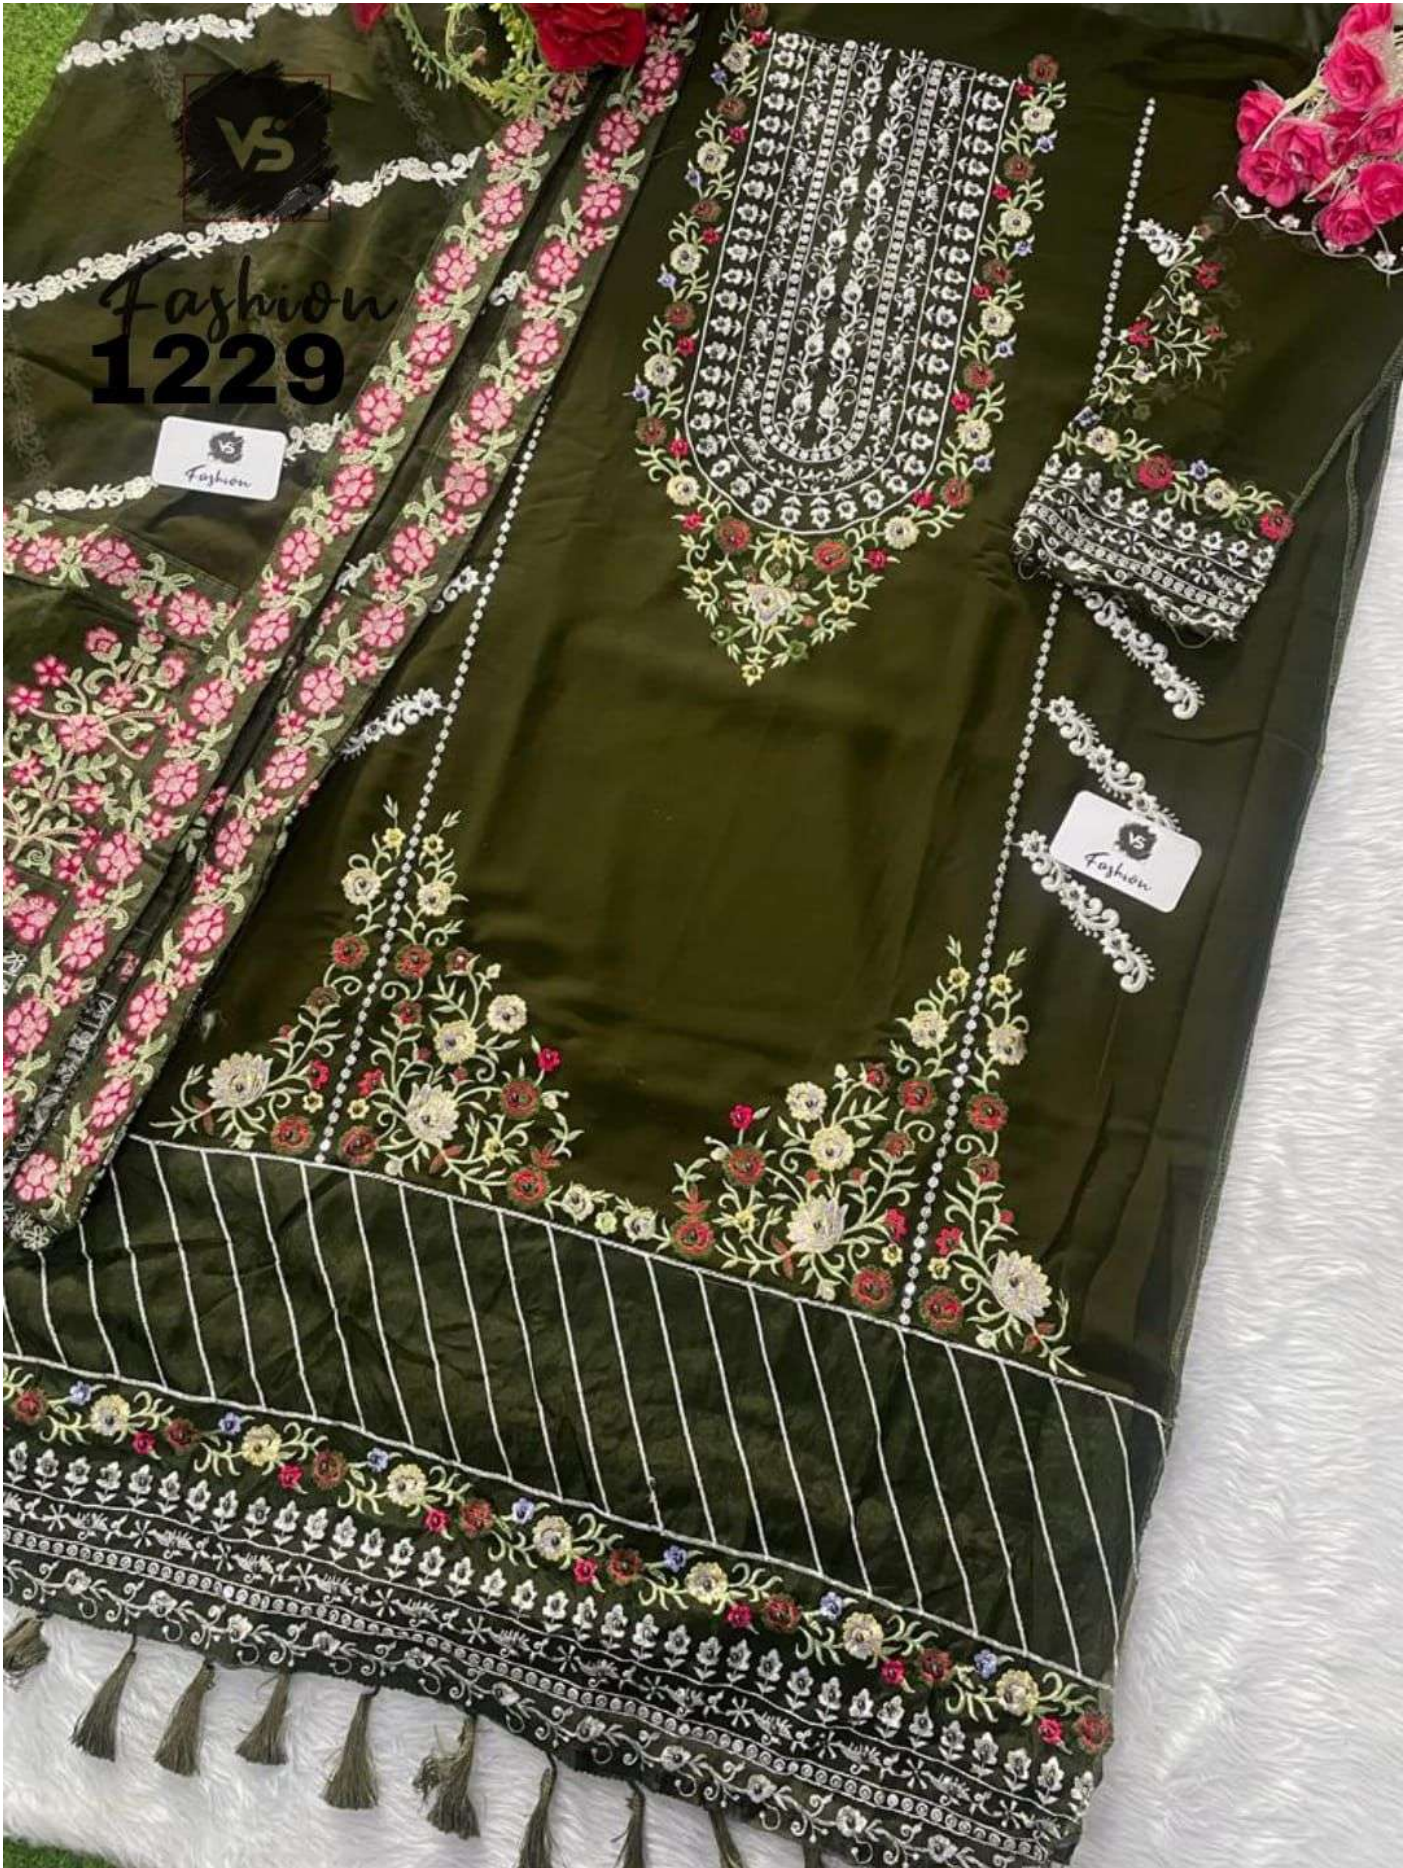

VS VS
Fashion
Fashion
1229

VS

Fashion

TOP :- FOX GEORGETTE
DUPTTA :- GEORGETTE
INNER :- SANTOON
BOTTOM :- SANTOON

1229-D

Fashion

TOP :- FOX GEORGETTE
DUPTTA :- GEORGETTE
INNER :- SANTOON
BOTTOM :- SANTOON

1229-E

Fashion

TOP :- FOX GEORGETTE
DUPTTA :- GEORGETTE
INNER :- SANTOON
BOTTOM :- SANTOON

1229-F

VS

Fashion

TOP :- FOX GEORGETTE
DUPTTA :- GEORGETTE
INNER :- SANTOON
BOTTOM :- SANTOON

1229-G

VS **VS**
Fashion
Fashion
1229