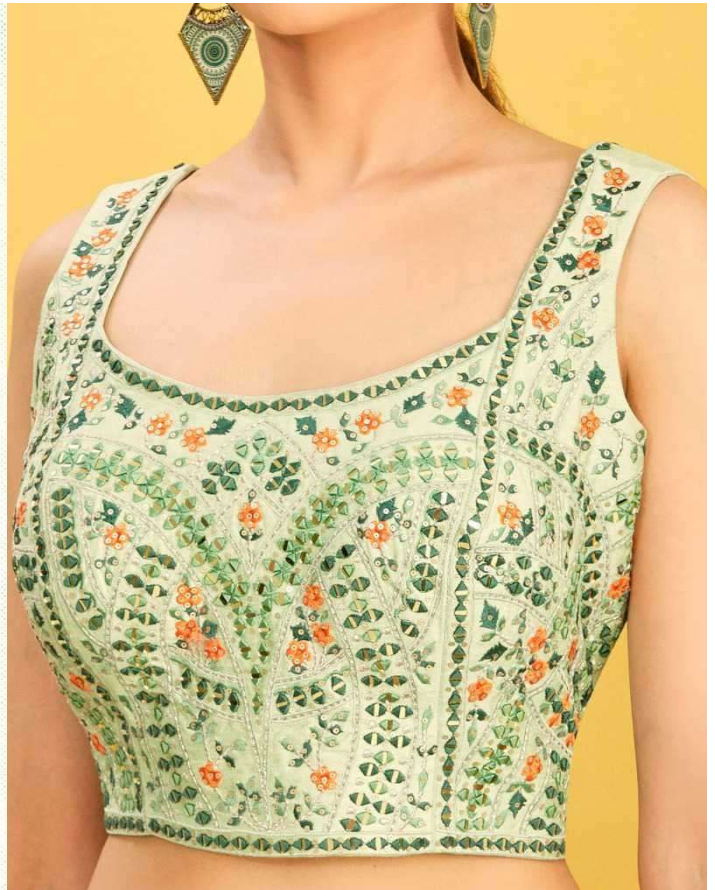

Zeel Clothing

AN ELEGANT

117

Zeel Clothing  
BY ZEEL

GLAMOUR YELLOW

118

Majestic Blue

120