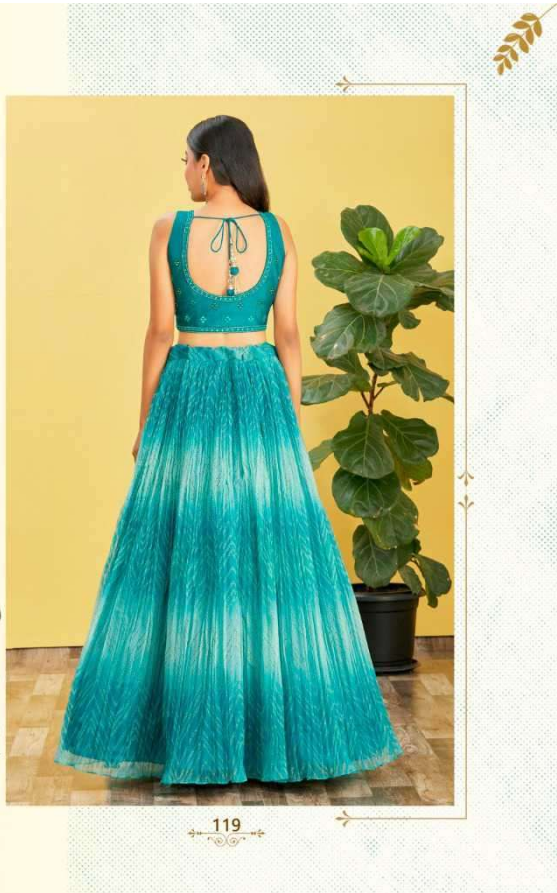

Zeel Clothing

AN ELEGANT

117

Zeel Clothing  
BY ZEEL

GLAMOUR YELLOW

118

Majestic Blue

120

STYLE  
OF THE

Romance manifests itself in a  
variety of ways

Zeel Clothing  
INDIA'S TOP 100 BRANDS

CANVAS OF CREATION