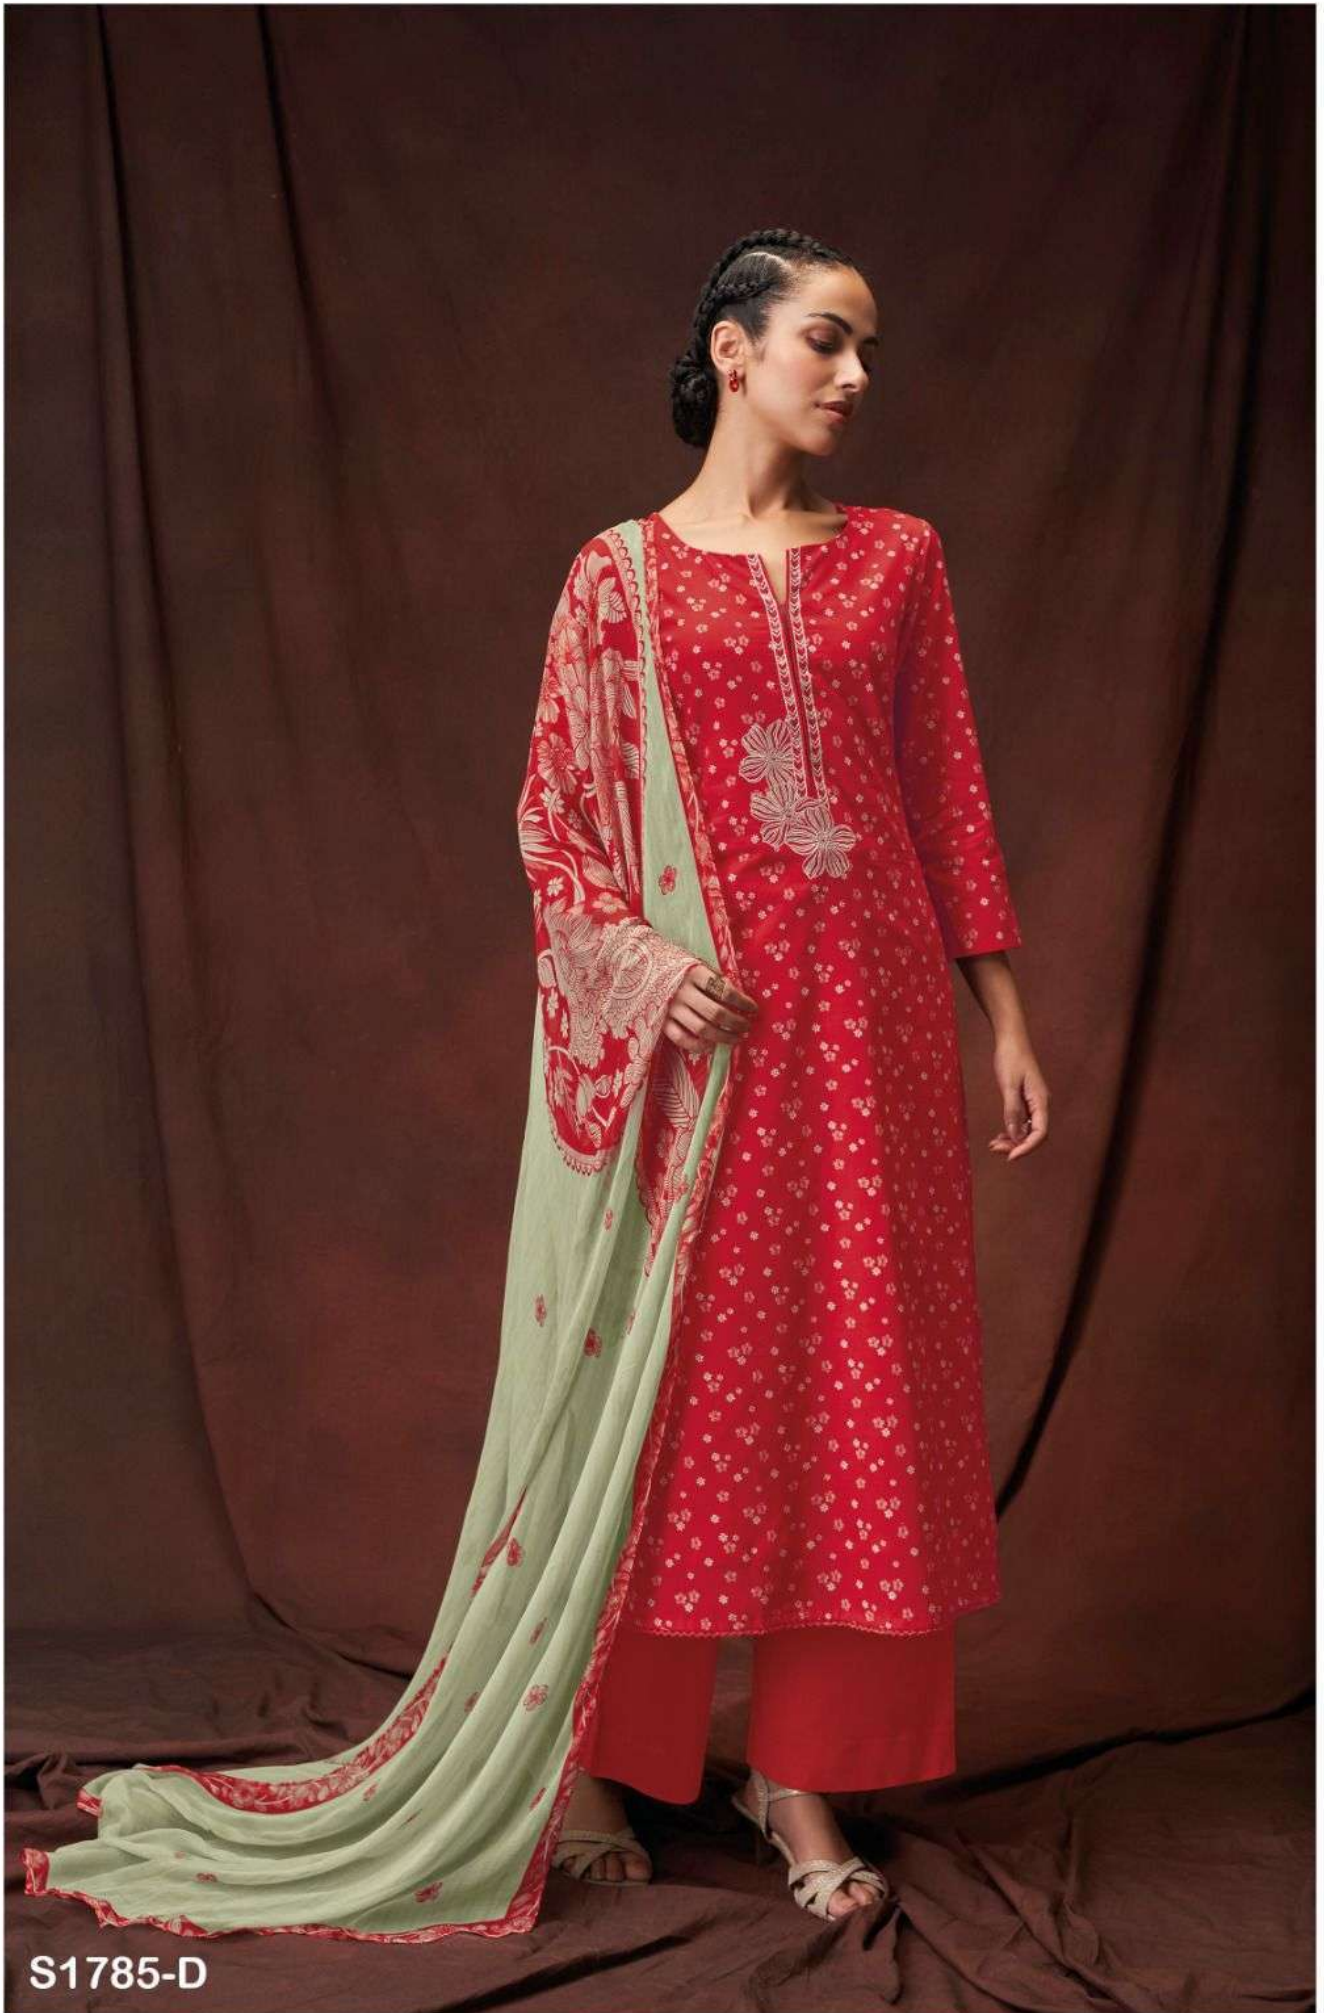

Ganga®

Achira

S1785

S1785-A

S1785-B

S1785-C

S1785-D

PRODUCT NAME	<b><i>ACHIRA</i></b>
D.NO.	S1785
DESCRIPTION	<b>TOP</b> PREMIUM COTTON PRINTED WITH EMBROIDERY AND COTTON LACE  <b>BOTTOM</b> PREMIUM COTTON SOLID COLOR  <b>DUPATTA</b> PURE CHIFFON PRINTED
HSN CODE	<b>520851</b>
WHOLESALE PRICE	<b>1470/- EACH+GST(EXTRA)</b>

S1785-A

S1785-B

S1785-C

S1785-D

Ganga®  
**Achira**  
S1785- A/B/C/D