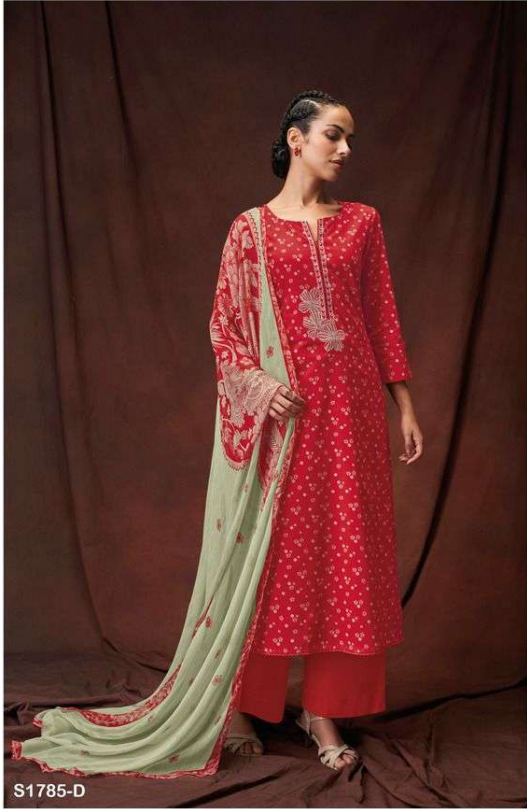

Ganga®

Achira

S1785

S1785-A

S1785-B

S1785-C

S1785-D

PRODUCT NAME	<b><i>ACHIRA</i></b>
D.NO.	S1785
DESCRIPTION	<b>TOP</b> PREMIUM COTTON PRINTED WITH EMBROIDERY AND COTTON LACE  <b>BOTTOM</b> PREMIUM COTTON SOLID COLOR  <b>DUPATTA</b> PURE CHIFFON PRINTED
HSN CODE	<b>520851</b>
WHOLESALE PRICE	<b>1470/- EACH+GST(EXTRA)</b>

S1785-A

S1785-B

S1785-C

S1785-D

Ganga®  
**Achira**  
S1785- A/B/C/D