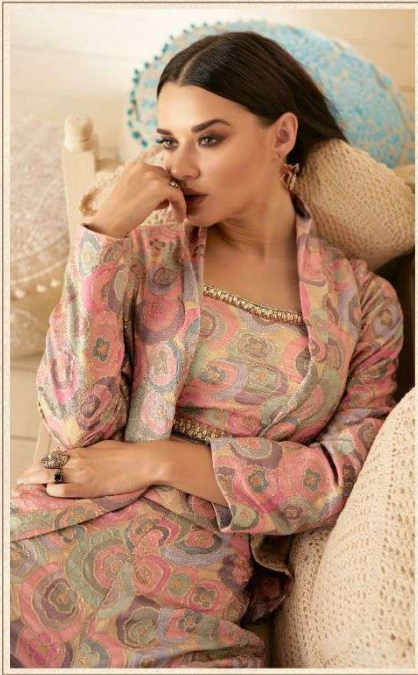

SAYURI®
Designer

Spring Summer
cord sets Prime Collection

SAYURI®
Designer

5259

SAYURI[®]
Designer

5260

SAYURI®
Designer

5261

5259

5260

5261

SAYURI[®]
Designer

Spring Summer
Prime Collection