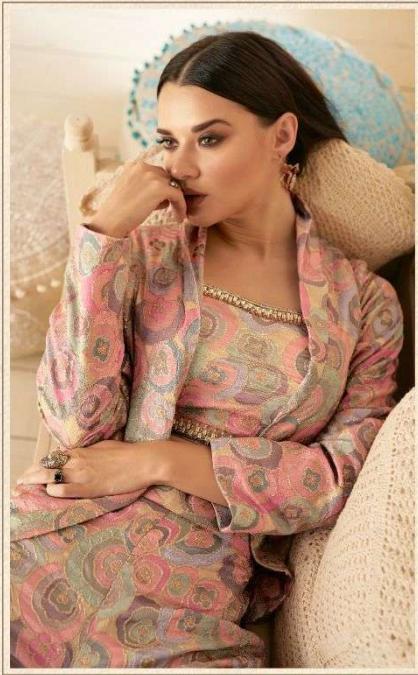

SAYURI<sup>®</sup>  
Designer

Spring Summer  
cord sets  
Prime Collection

SAYURI®  
Designer

5259

SAYURI<sup>®</sup>  
Designer

5260

SAYURI®  
Designer

5261

5259

5260

5261

SAYURI<sup>®</sup>  
Designer

Spring Summer  
Prime Collection