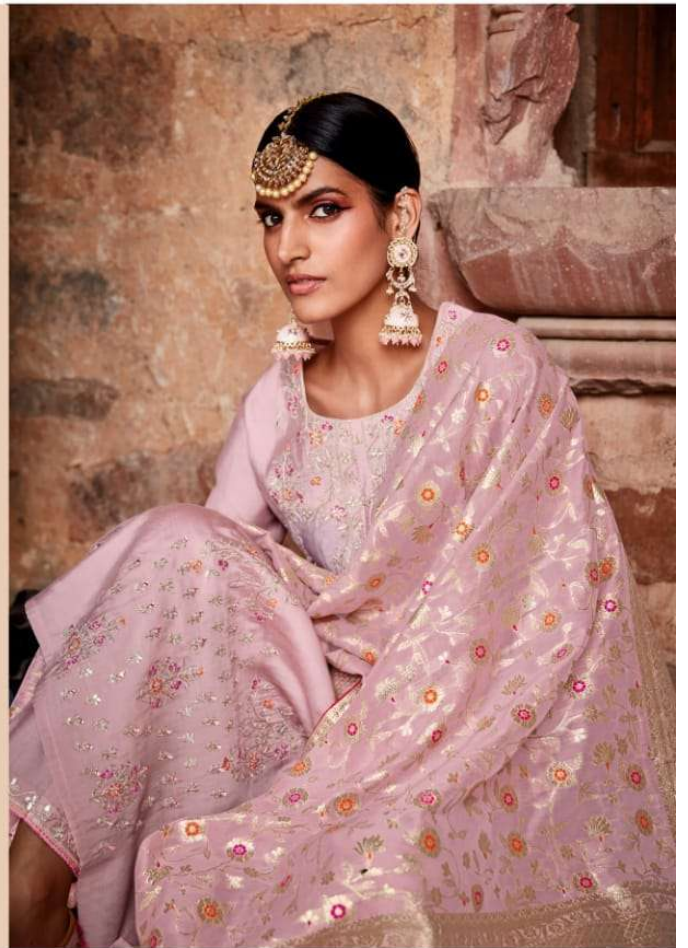

Parnika
TRUE ELEGANCE
'A BRAND BY LCTM'

Mariam

Top

Roman Silk

Bottom

Jam Satin

Dupatta

Silk Meena
Zari Jacquard