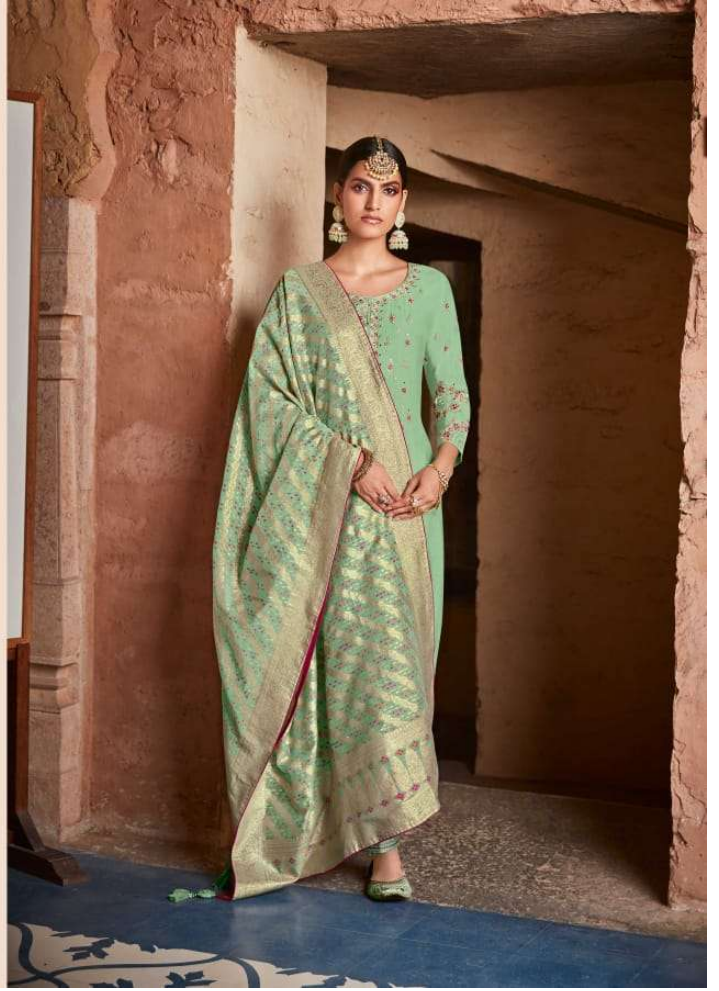

Parnika
TRUF ELEGANCE
"A BRAND BY LOTM"

Mariam
1005