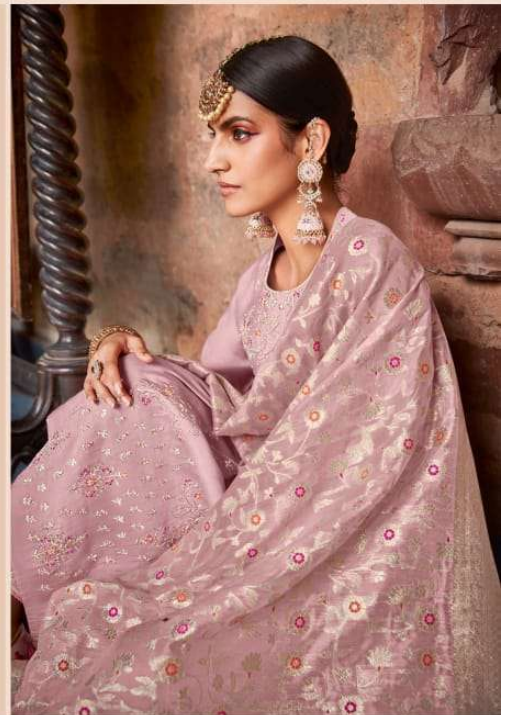

Parnika
TRUE ELEGANCE
"A BRAND BY LCTM"

Mariam
1006
◆