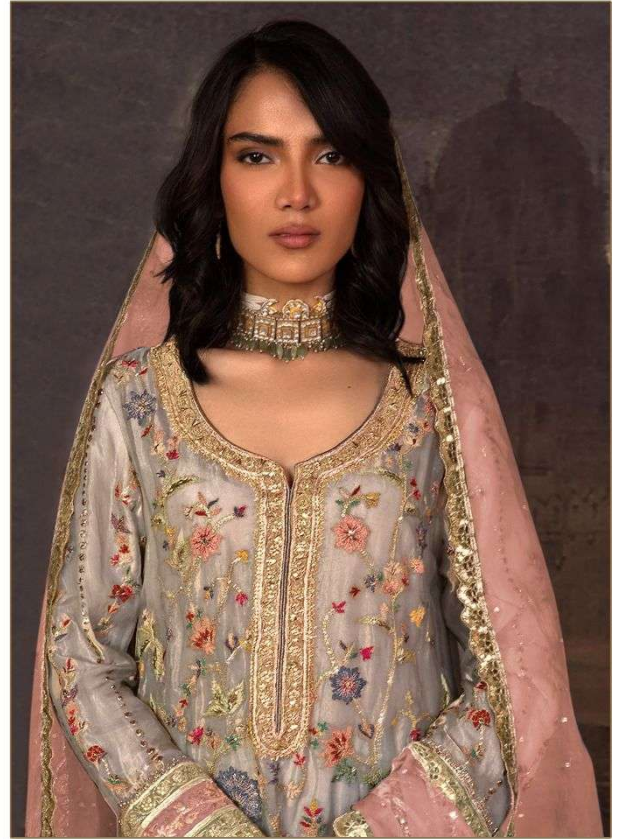

Serena[®]
Pakistani Suit

A BRAND BY  MEGA EXPORT

S - 154 A

TOP - ORGANZA WITH EMBROIDERY WORK
HAND WORK
BOTTOM - INNER/ DULL SHANTUN
DUPATTA - ORGANZA WITH MOTI WORK

Serena[®]
Pakistani Suit

A BRAND BY  MEGHA EXPORT

S - 154 A

TOP - ORGANZA WITH EMBROIDERY WORK
HAND WORK
BOTTOM - INNER/ DULL SHANTUN
DUPATTA - ORGANZA WITH MOTI WORK

Serena[®]
Pakistani Suit

A BRAND BY  MEGA EXPORT

S - 154 B

TOP - ORGANZA WITH EMBROIDERY WORK
HAND WORK
BOTTOM - INNER/ DULL SHANTUN
DUPATTA - ORGANZA WITH MOTI WORK

Serena[®]
Pakistani Suit

A BRAND BY  MEGA EXPORT

S - 154 C

TOP - ORGANZA WITH EMBROIDERY WORK
HAND WORK
BOTTOM - INNER/ DULL SHANTUN
DUPATTA - ORGANZA WITH MOTI WORK

Serena[®]
Pakistani Suit

A BRAND BY  MEGA EXPORT