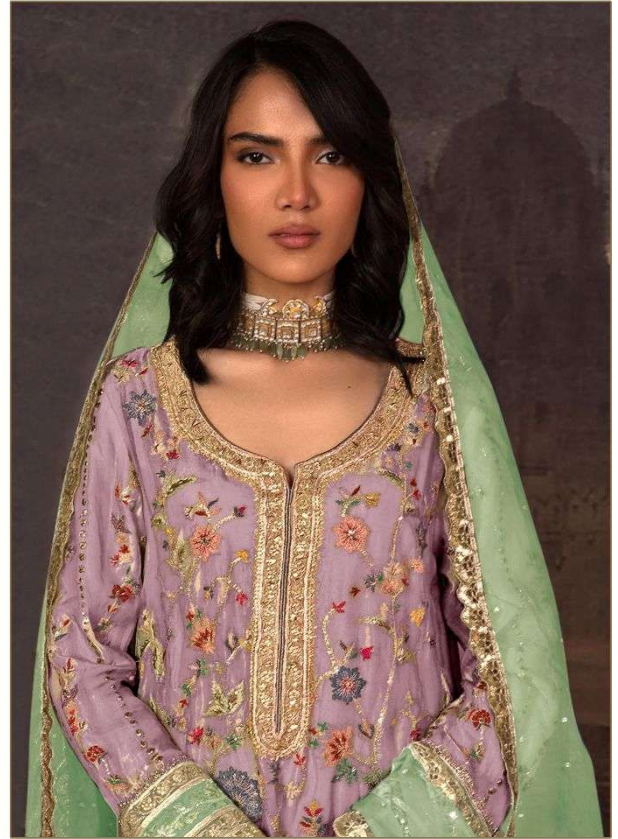

Serena[®]
Pakistani Suit

A BRAND BY  MEGA EXPORT

S - 154 A

TOP - ORGANZA WITH EMBROIDERY WORK
HAND WORK
BOTTOM - INNER/ DULL SHANTUN
DUPATTA - ORGANZA WITH MOTI WORK

Serena[®]
Pakistani Suit

A BRAND BY  MEGHA EXPORT

S - 154 A

TOP - ORGANZA WITH EMBROIDERY WORK
HAND WORK
BOTTOM - INNER/ DULL SHANTUN
DUPATTA - ORGANZA WITH MOTI WORK

Serena[®]
Pakistani Suit

A BRAND BY  MEGA EXPORT

S - 154 B

TOP - ORGANZA WITH EMBROIDERY WORK
HAND WORK
BOTTOM - INNER/ DULL SHANTUN
DUPATTA - ORGANZA WITH MOTI WORK

Serena[®]
Pakistani Suit

A BRAND BY  MEGA EXPORT

S - 154 C

TOP - ORGANZA WITH EMBROIDERY WORK
HAND WORK
BOTTOM - INNER/ DULL SHANTUN
DUPATTA - ORGANZA WITH MOTI WORK

Serena[®]
Pakistani Suit

A BRAND BY  MEGA EXPORT