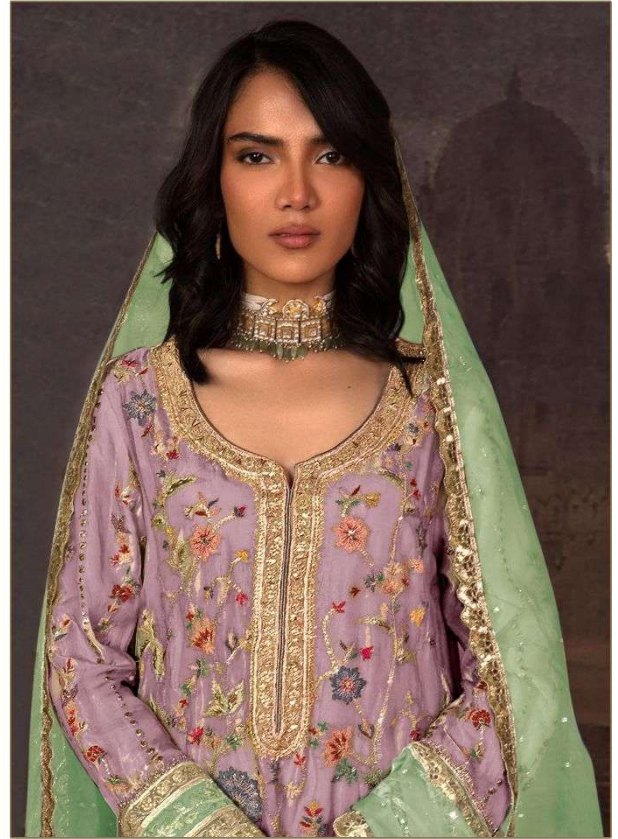

Serena[®]
Pakistani Suit

A BRAND BY  MEGHA EXPORT

S - 154 A

TOP - ORGANZA WITH EMBROIDERY WORK
HAND WORK
BOTTOM - INNER/ DULL SHANTUN
DUPATTA - ORGANZA WITH MOTI WORK

Serena[®]
Pakistani Suit

A BRAND BY  MEGA EXPORT

S - 154 A

TOP - ORGANZA WITH EMBROIDERY WORK
HAND WORK
BOTTOM - INNER/ DULL SHANTUN
DUPATTA - ORGANZA WITH MOTI WORK

Serena[®]
Pakistani Suit

A BRAND BY  MEGA EXPORT

S - 154 B

TOP - ORGANZA WITH EMBROIDERY WORK
HAND WORK
BOTTOM - INNER/ DULL SHANTUN
DUPATTA - ORGANZA WITH MOTI WORK

Serena[®]
Pakistani Suit

A BRAND BY  MEGA EXPORT

S - 154 C

TOP - ORGANZA WITH EMBROIDERY WORK
HAND WORK
BOTTOM - INNER/ DULL SHANTUN
DUPATTA - ORGANZA WITH MOTI WORK

Serena[®]
Pakistani Suit

A BRAND BY  MEGA EXPORT