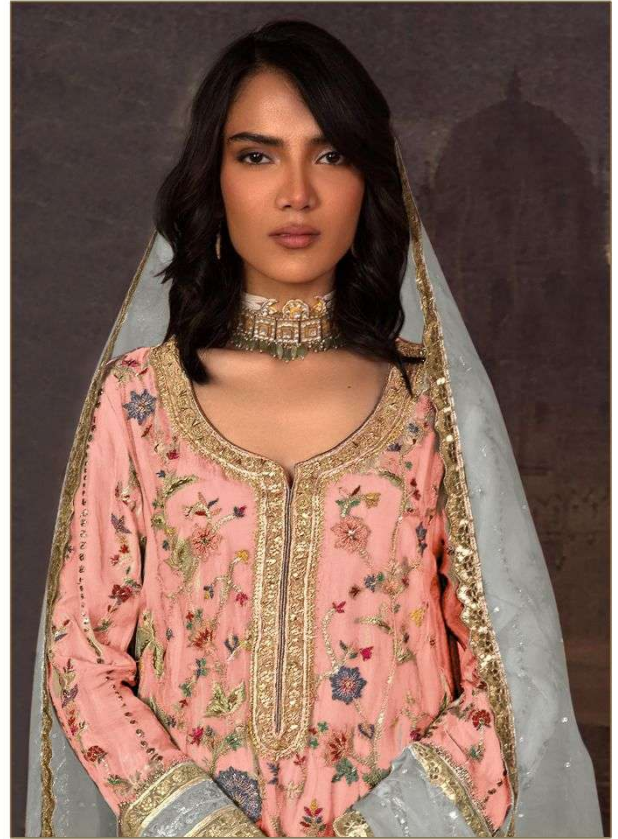

Serena®
Pakistani Suit

A BRAND BY MEGA EXPORT

S - 154 D