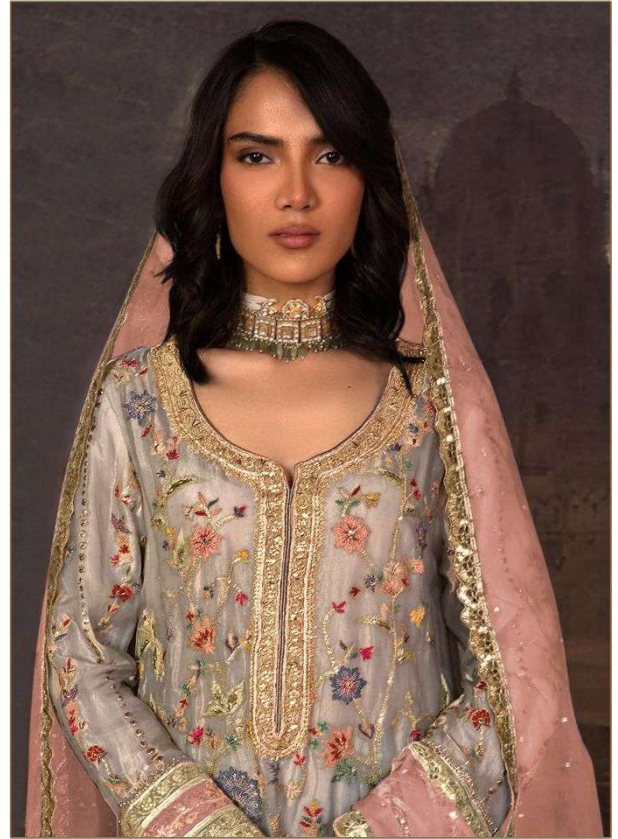

Serena[®]
Pakistani Suit

A BRAND BY  MEGHA EXPORT

S - 154 A

TOP - ORGANZA WITH EMBROIDERY WORK
HAND WORK
BOTTOM - INNER/ DULL SHANTUN
DUPATTA - ORGANZA WITH MOTI WORK

Serena[®]
Pakistani Suit

A BRAND BY  MEGA EXPORT

S - 154 A

TOP - ORGANZA WITH EMBROIDERY WORK
HAND WORK
BOTTOM - INNER/ DULL SHANTUN
DUPATTA - ORGANZA WITH MOTI WORK

Serena[®]
Pakistani Suit

A BRAND BY  MEGA EXPORT

S - 154 B

TOP - ORGANZA WITH EMBROIDERY WORK
HAND WORK
BOTTOM - INNER/ DULL SHANTUN
DUPATTA - ORGANZA WITH MOTI WORK

Serena[®]
Pakistani Suit

A BRAND BY  MEGA EXPORT

S - 154 C

TOP - ORGANZA WITH EMBROIDERY WORK
HAND WORK
BOTTOM - INNER/ DULL SHANTUN
DUPATTA - ORGANZA WITH MOTI WORK

Serena[®]
Pakistani Suit

A BRAND BY  MEGA EXPORT