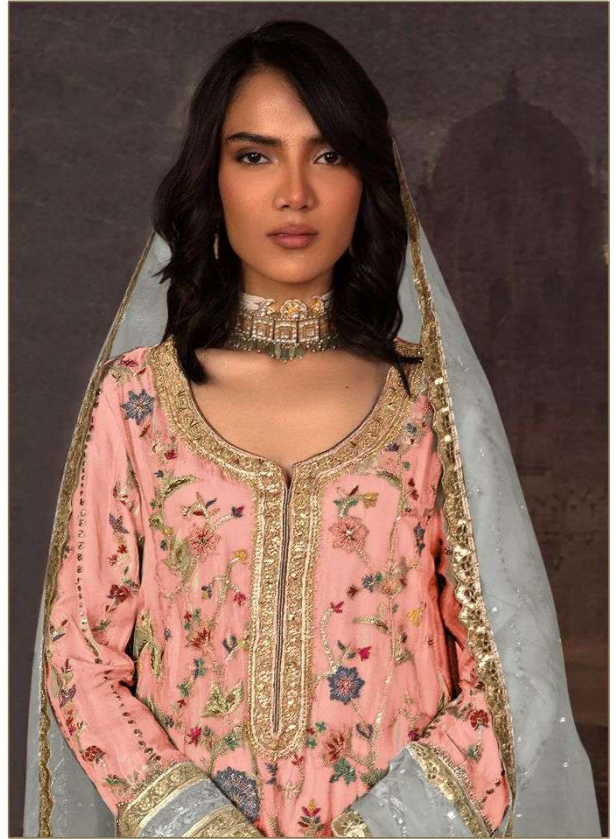

Serena®
Pakistani Suit

A BRAND BY MEGA EXPORT

S - 154 D