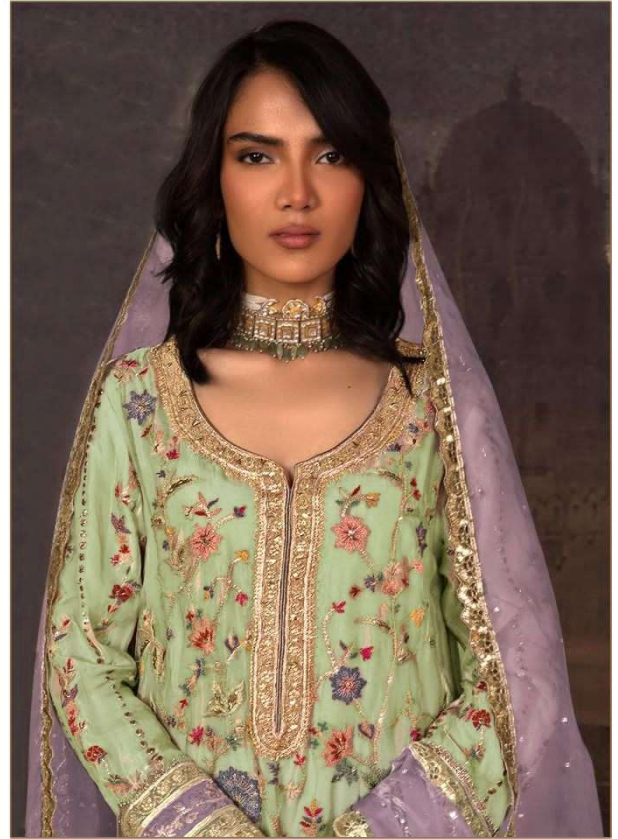

Serena[®]
Pakistani Suit

A BRAND BY  MEGHA EXPORT

S - 154 A

TOP - ORGANZA WITH EMBROIDERY WORK
HAND WORK
BOTTOM - INNER/ DULL SHANTUN
DUPATTA - ORGANZA WITH MOTI WORK

Serena[®]
Pakistani Suit

A BRAND BY  MEGA EXPORT

S - 154 A

TOP - ORGANZA WITH EMBROIDERY WORK
HAND WORK
BOTTOM - INNER/ DULL SHANTUN
DUPATTA - ORGANZA WITH MOTI WORK

Serena[®]
Pakistani Suit

A BRAND BY  MEGA EXPORT

S - 154 B

TOP - ORGANZA WITH EMBROIDERY WORK
HAND WORK
BOTTOM - INNER/ DULL SHANTUN
DUPATTA - ORGANZA WITH MOTI WORK

Serena[®]
Pakistani Suit

A BRAND BY  MEGA EXPORT

S - 154 C

TOP - ORGANZA WITH EMBROIDERY WORK
HAND WORK
BOTTOM - INNER/ DULL SHANTUN
DUPATTA - ORGANZA WITH MOTI WORK

Serena[®]
Pakistani Suit

A BRAND BY  MEGA EXPORT