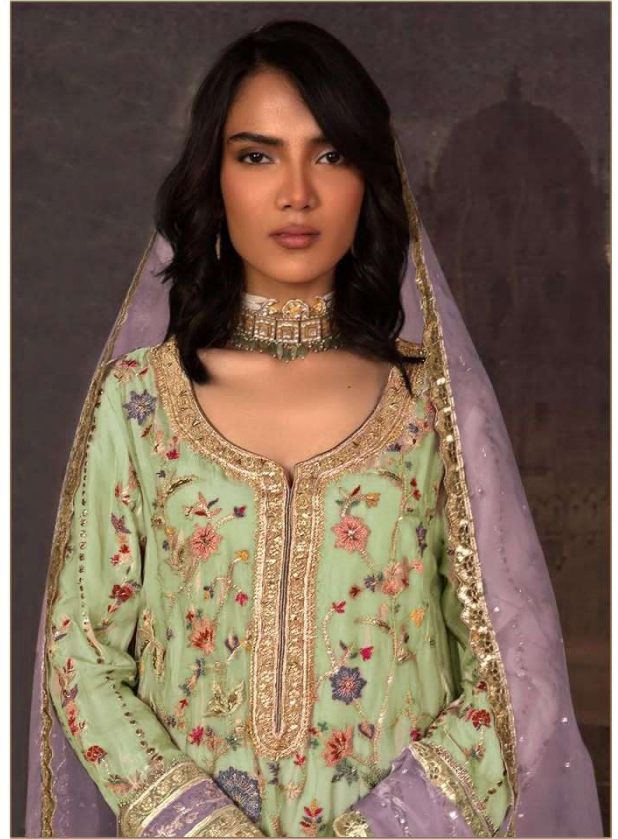

Serena[®]
Pakistani Suit

A BRAND BY  MEGA EXPORT

S - 154 A

TOP - ORGANZA WITH EMBROIDERY WORK
HAND WORK
BOTTOM - INNER/ DULL SHANTUN
DUPATTA - ORGANZA WITH MOTI WORK

Serena[®]
Pakistani Suit

A BRAND BY  MEGHA EXPORT

S - 154 A

TOP - ORGANZA WITH EMBROIDERY WORK
HAND WORK
BOTTOM - INNER/ DULL SHANTUN
DUPATTA - ORGANZA WITH MOTI WORK

Serena[®]
Pakistani Suit

A BRAND BY  MEGA EXPORT

S - 154 B

TOP - ORGANZA WITH EMBROIDERY WORK
HAND WORK
BOTTOM - INNER/ DULL SHANTUN
DUPATTA - ORGANZA WITH MOTI WORK

Serena[®]
Pakistani Suit

A BRAND BY  MEGA EXPORT

S - 154 C

TOP - ORGANZA WITH EMBROIDERY WORK
HAND WORK
BOTTOM - INNER/ DULL SHANTUN
DUPATTA - ORGANZA WITH MOTI WORK

Serena[®]
Pakistani Suit

A BRAND BY  MEGA EXPORT