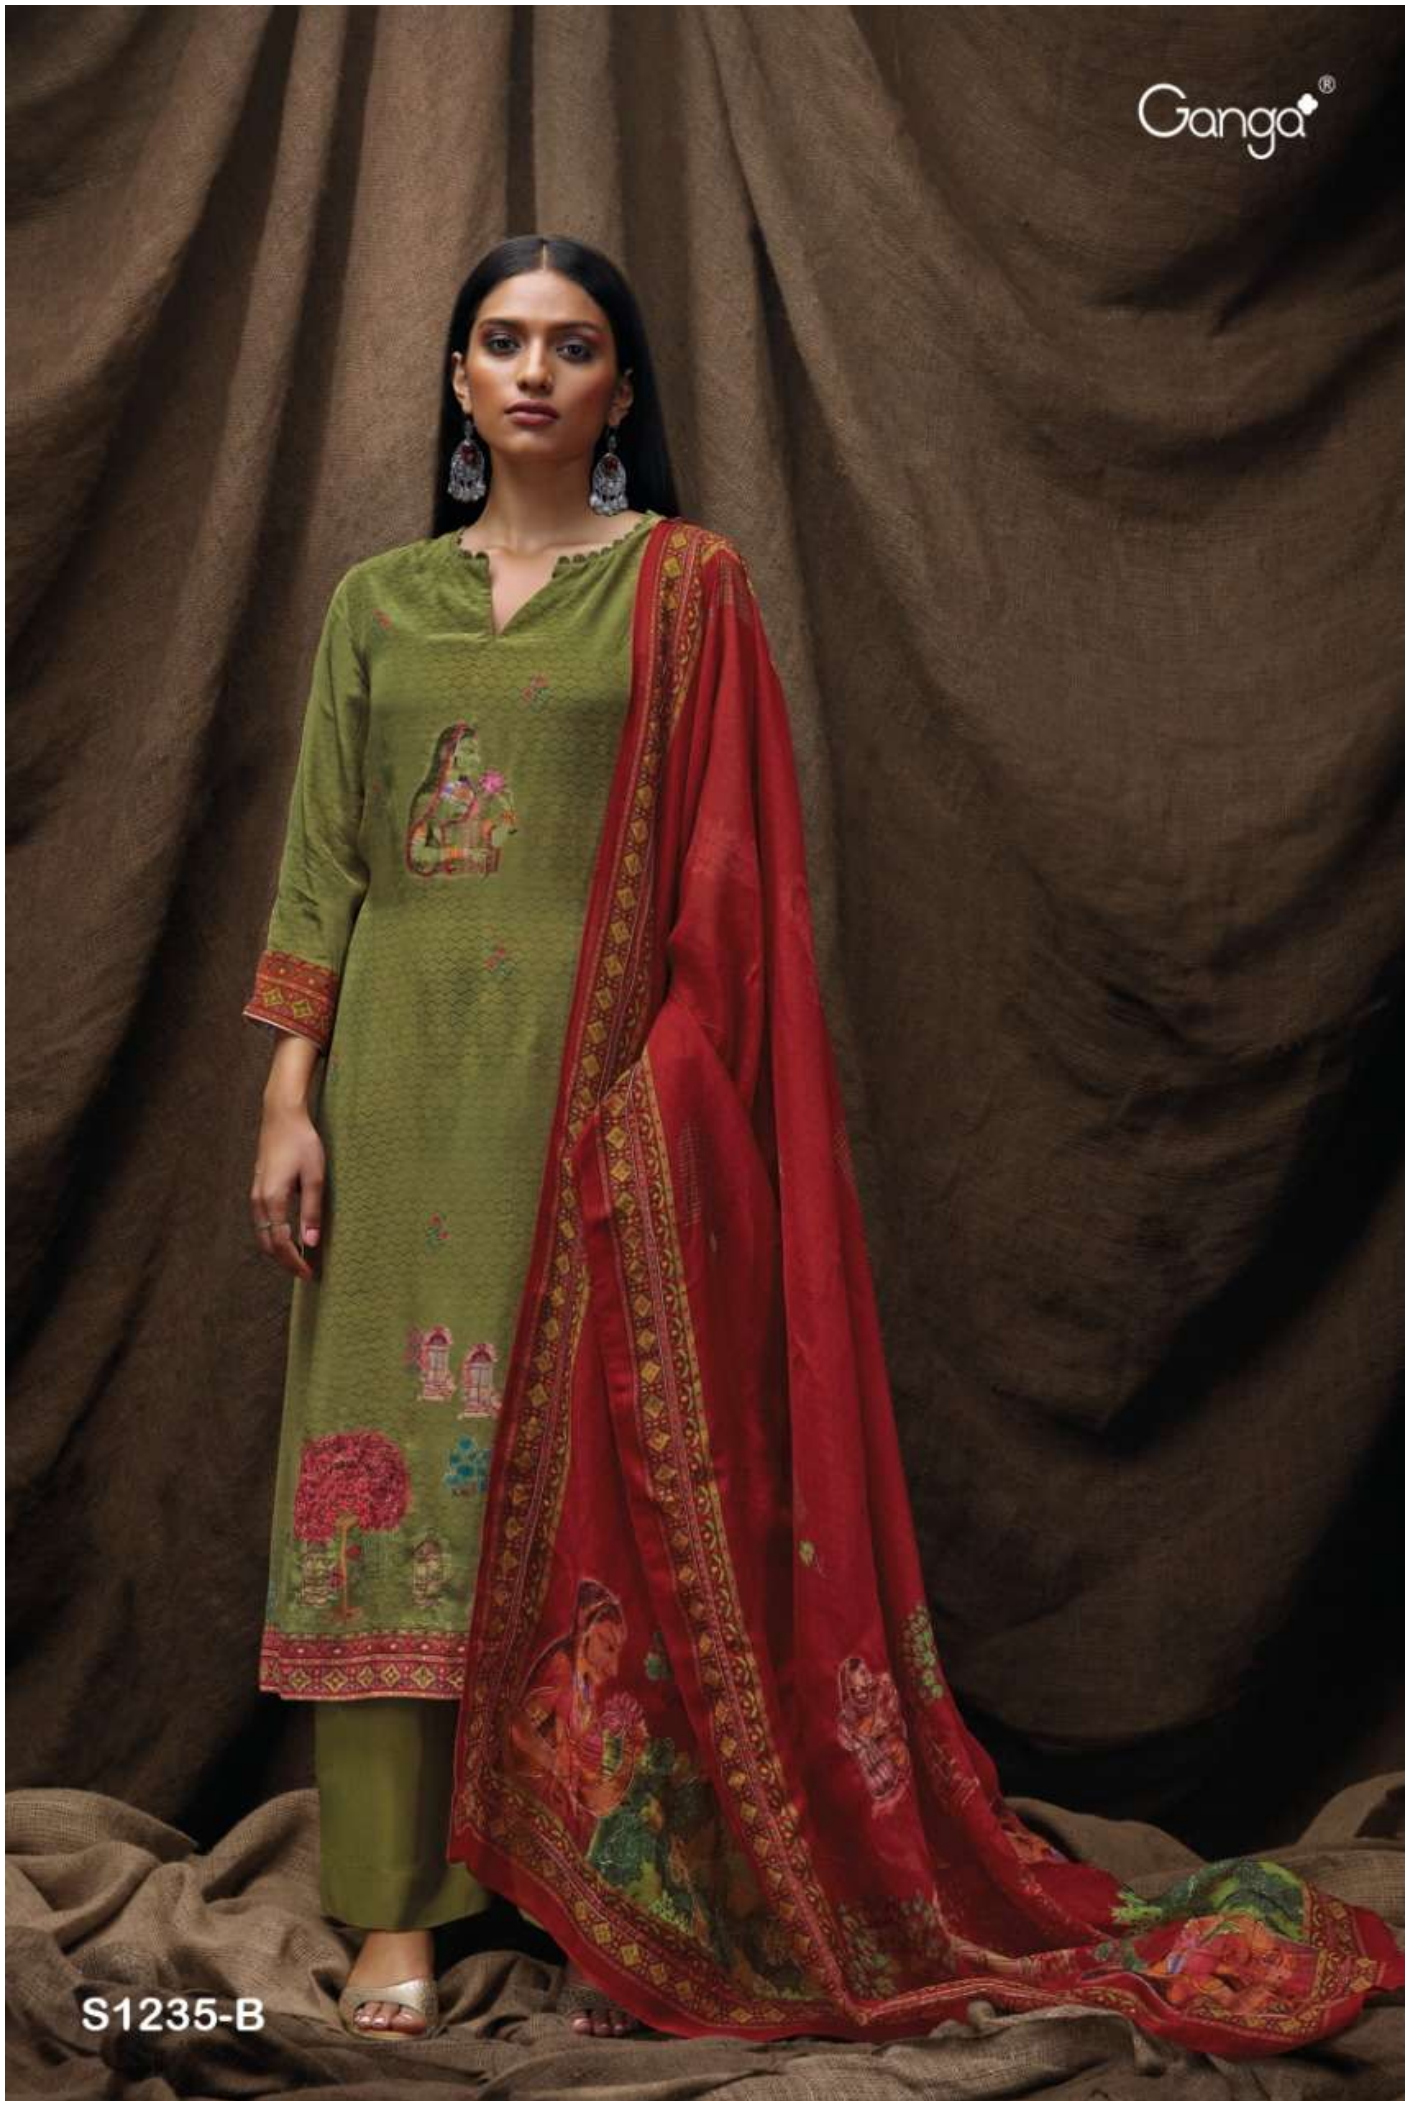

Ganga®

S1235-A

Ganga®

S1235-A

Ganga®

S1235-B

S1235-B

PRODUCT NAME	ILARIA
D.NO.	S1235
DESCRIPTION	<p>TOP PREMIUM VISCOSE CRAPE PRINTED WITH HAND WORK AND SWAROVSKI WORK</p> <p>BOTTOM PREMIUM VISCOSE CRAPE SOLID COLOR</p> <p>DUPATTA FINEST ORGANZA PRINTED WITH HAND WORK</p>
HSN CODE	540834
WHOLESALE PRICE	2390/- EACH+GST(EXTRA)

Ga

|235-B

Ganga®

D.NO.S1235
ILARIA