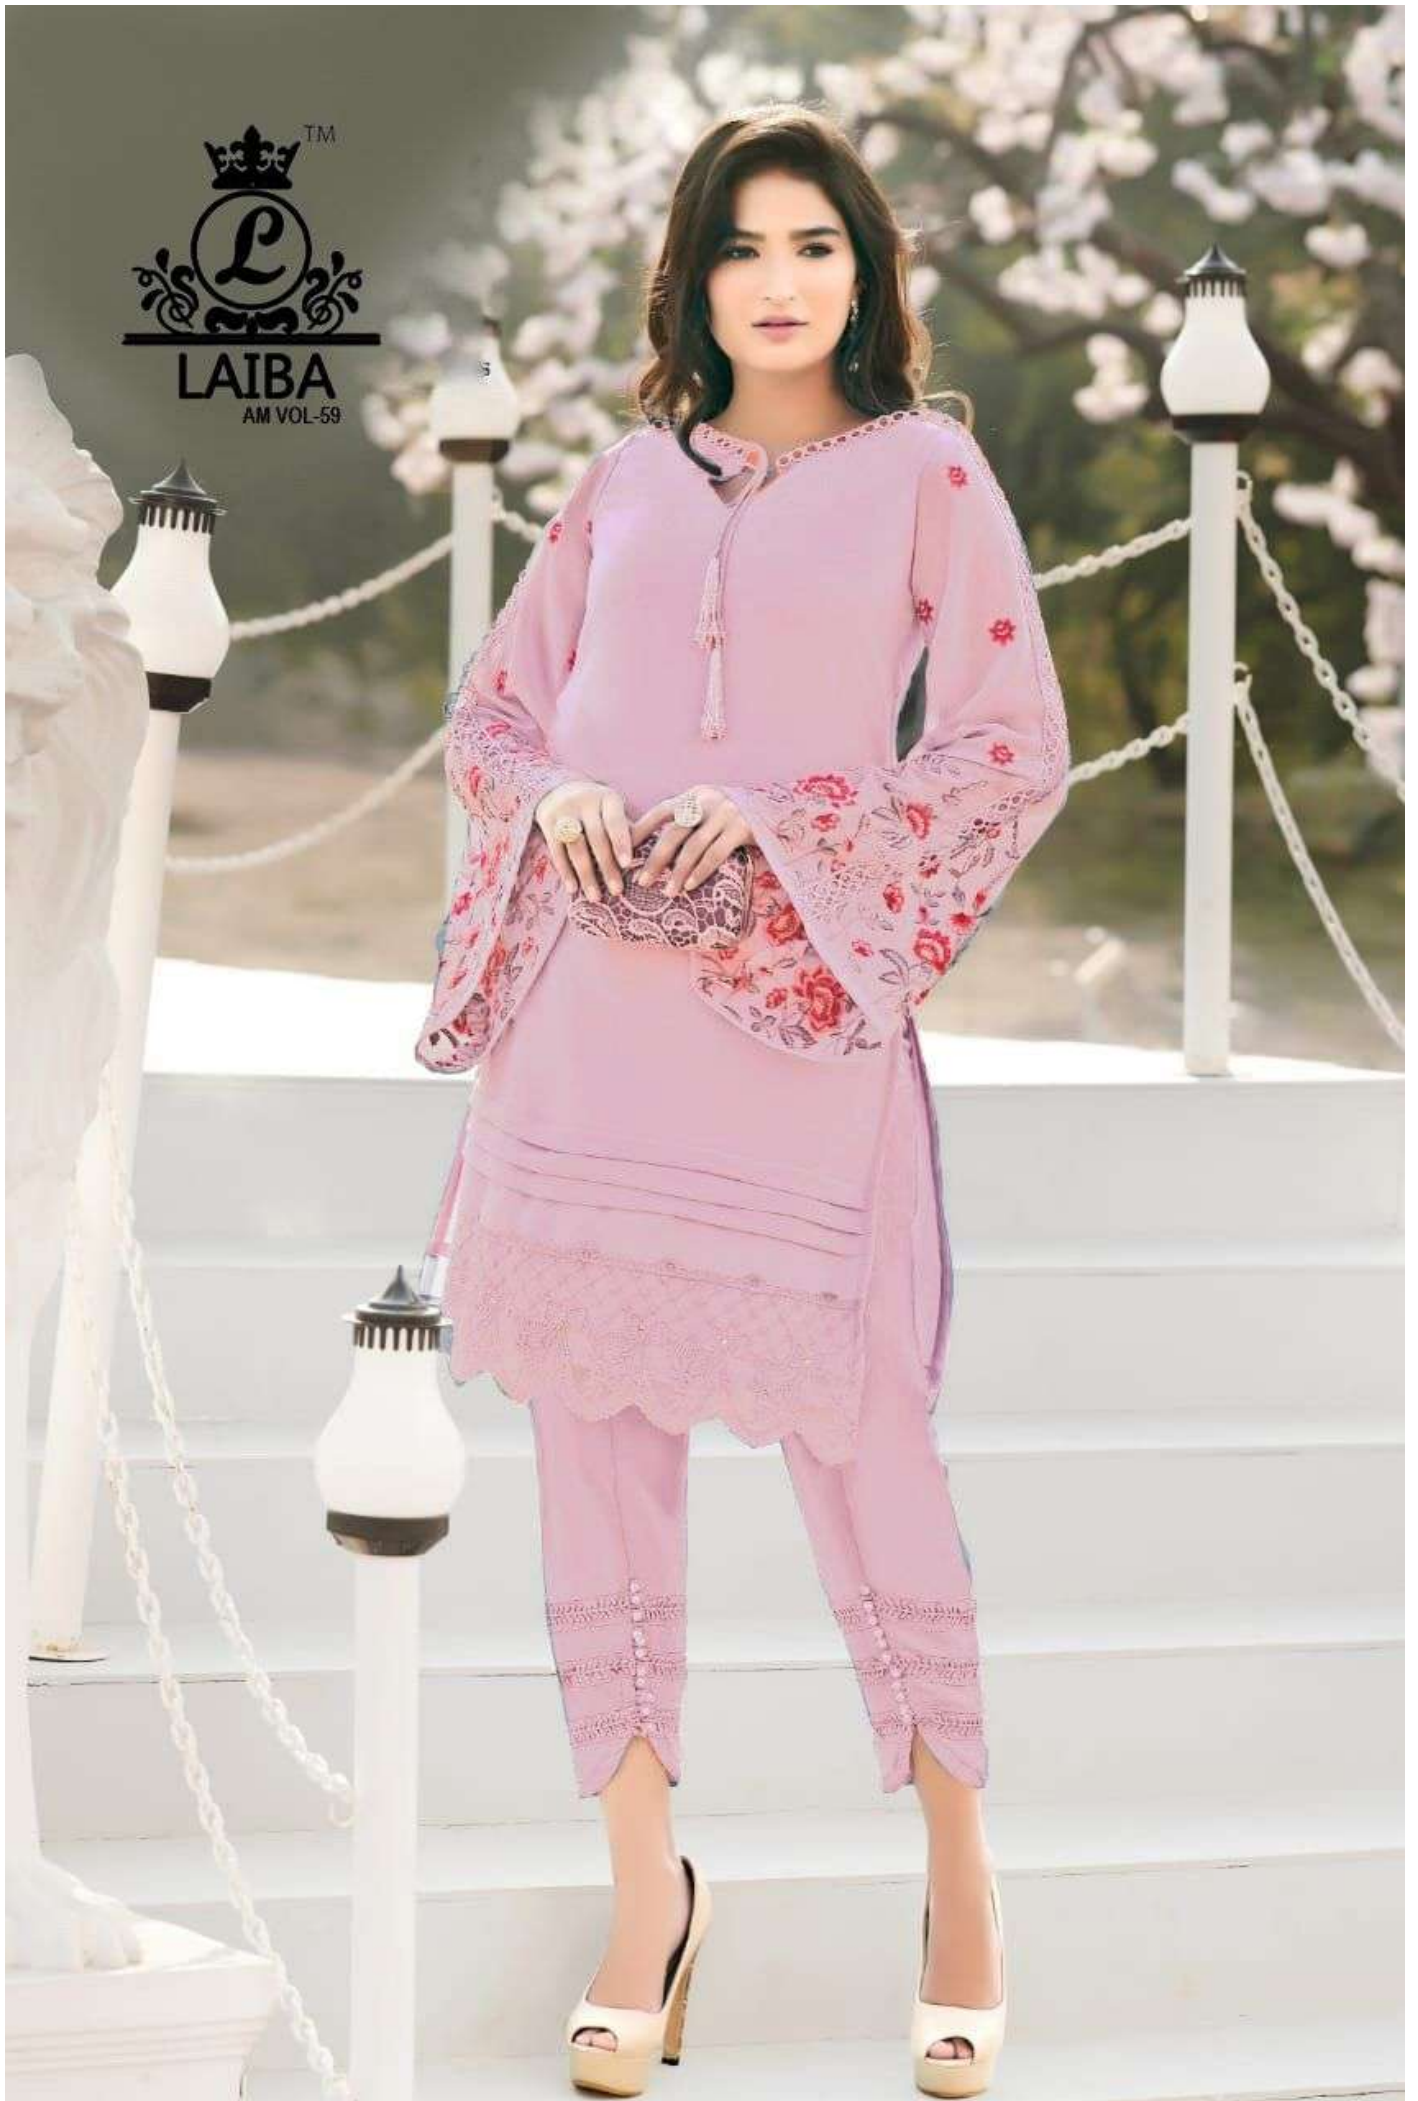

TM

LAIBA

AM VOL-59

TM

LAIBA

AM VOL-59

FABRICS DETAILS

TOP:-PURE GEORGETTE
 BOTTOM:-PURE COTTON STREACHABLE
 SIZE:-XL