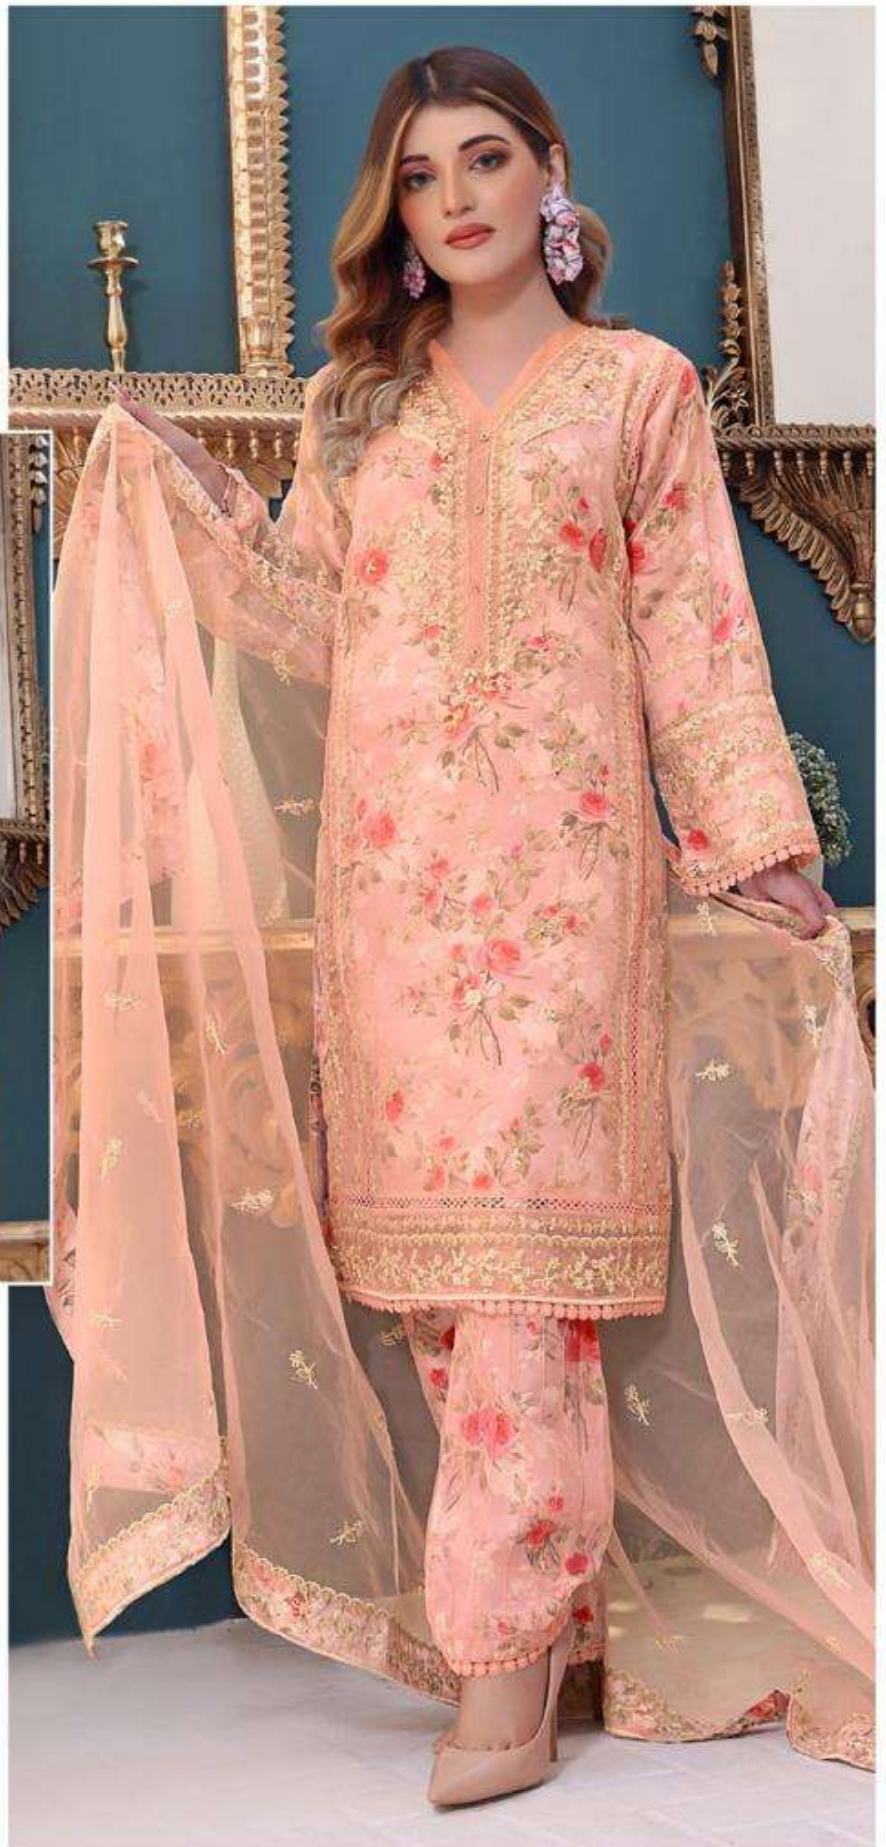

ALK®

AL. KHUSHBU®

GUZEL

ALK D.No.5027-A

TOP

PURE ORGANZA WITH
HEAVY EMBROIDERY

BOTTOM-INNER

DULL SANTOON

DUPATTA

ORGANZA WITH
HEAVY EMBROIDERY