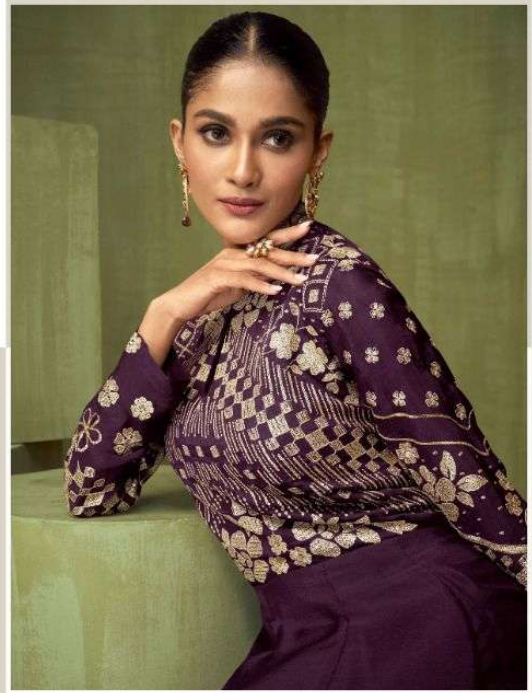

SAYURI[®]
Designer

VIOLET

SAYURI®
Designer

5204

SAYURI®
Designer

5205

SAYURI[®]
—Designer

5206

DESIGN	PRICE	DESCRIPTION
5204	2899	~ TOP ~ REAL GEORGETTE (FRONT AND BACK EMBROIDERED)
5205	2899	~ SKIRT ~ FUSED REAL GEORGETTE (FRONT AND BACK EMBROIDERED)
5206	2899	~SIZE ~ FREE SIZE STITCHED (WITH CANCAN) ~ BOTTOM ~ SILK SANTOON ~ DUPTTA ~ REAL GEORGETTE (EMBROIDERED)