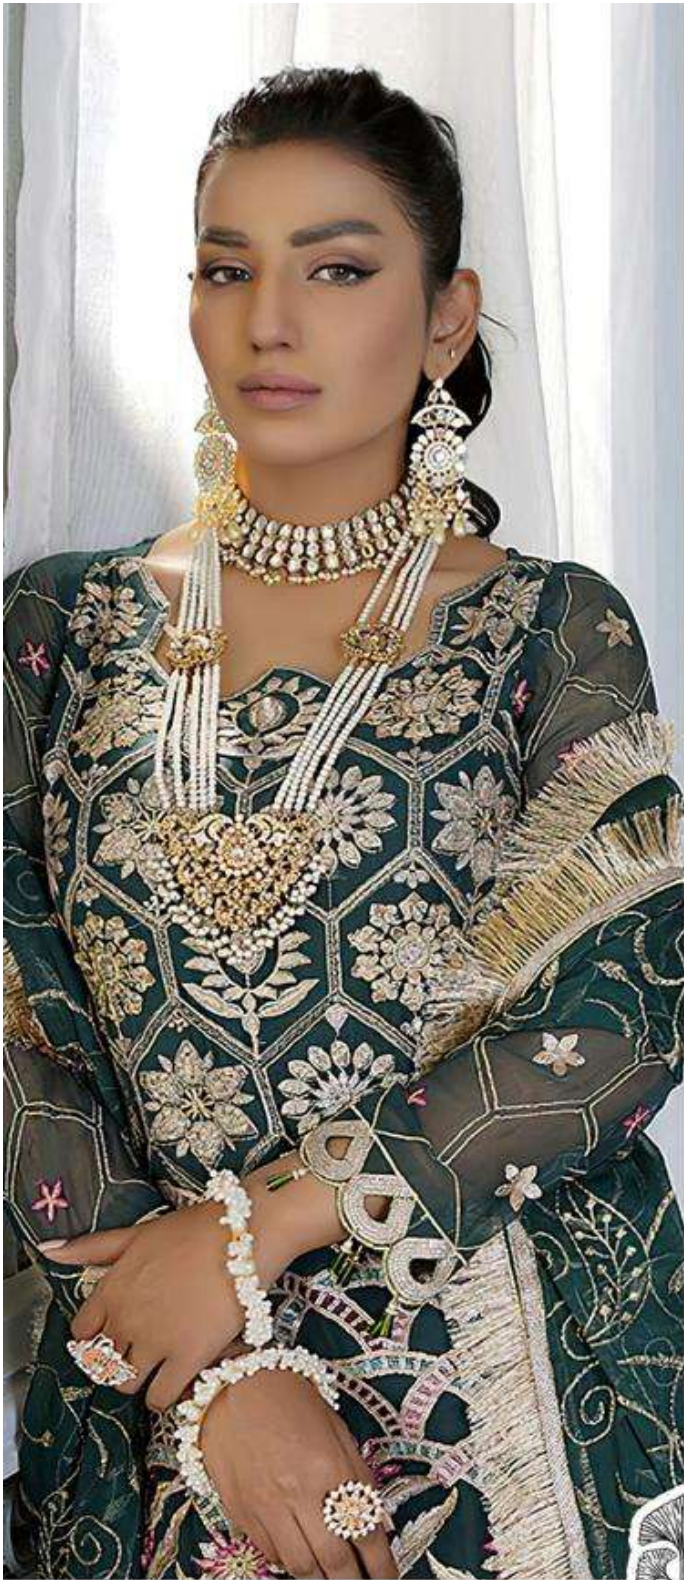

ZAHA

AAEESHA

VOL-3

AAEESHA
VOL-3

ZAHA

D.No.10154

TOP Fox Georgette
with Embroidery

BOTTOM-INNER Dull santoon

DUPATTA Nazmin
with Embroidery

AAEESHA
VOL-3

ZAHA

D.No.10155

TOP Fox Georgette
with Embroidery

BOTTOM-INNER Dull santoon

DUPATTA Nazmin
with Embroidery

AAEESHA
VOL-3

ZAHA

D.No.10156

TOP Fox Georgette
with Embroidery

BOTTOM-INNER Dull santoon

DUPATTA Nazmin
with Embroidery

AAEESHA
VOL-3

ZAHA

D.No.10157

TOP Fox Georgette
with Embroidery

BOTTOM-INNER Dull santoon

DUPATTA Butterfly net

AAEESHA VOL-3

ZAHA

TOP Faux Georgette with Embroidery **BOTTOM-INNER** Dull santoon **DUPATTA** Butterfly net

10154

10155