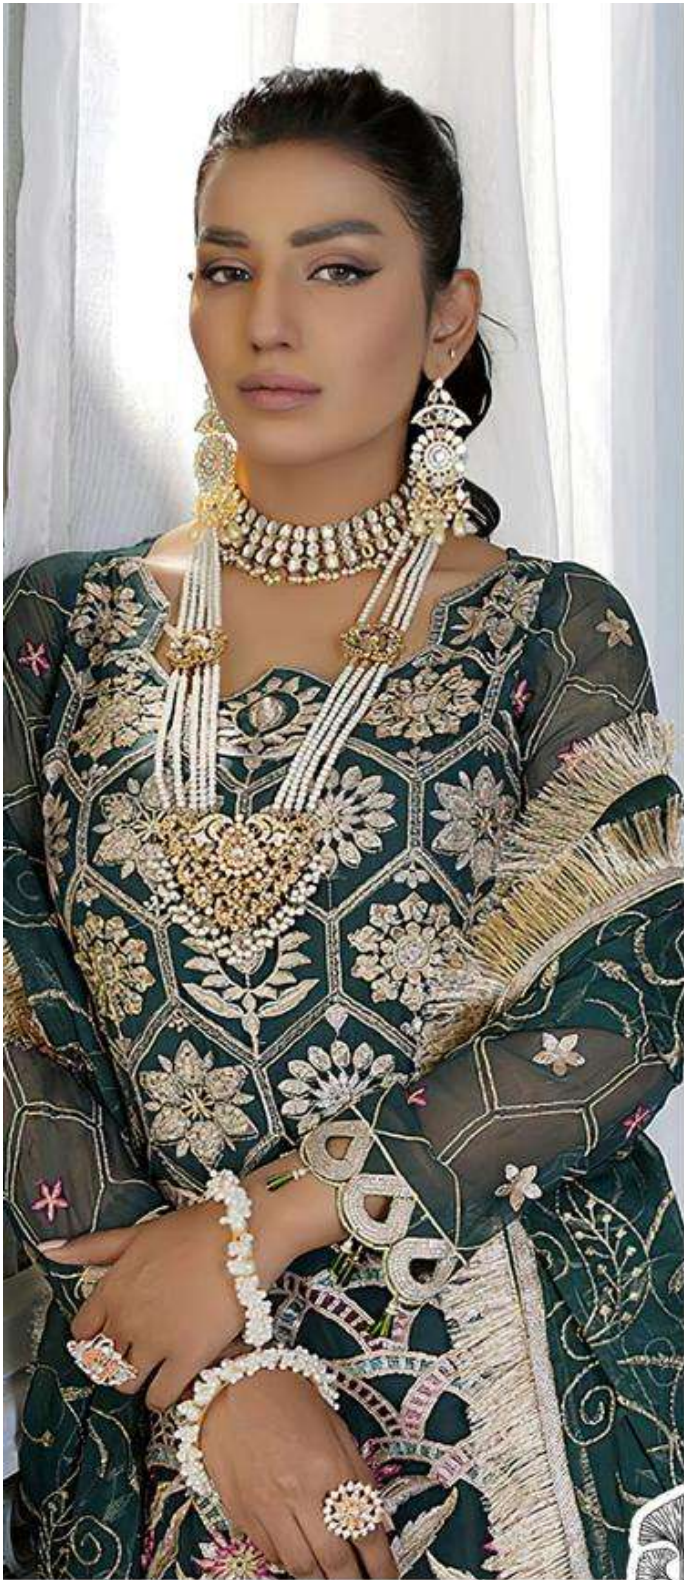

ZAHA

AAEESHA

VOL-3

AAEESHA  
VOL-3

ZAHA

D.No.10154

**TOP** Fox Georgette  
with Embroidery

**BOTTOM-INNER** Dull santoon

**DUPATTA** Nazmin  
with Embroidery

**AAEESHA**  
VOL-3

**ZAHA**

**D.No.10155**

**TOP** Fox Georgette  
with Embroidery

**BOTTOM-INNER** Dull santoon

**DUPATTA** Nazmin  
with Embroidery

AAEESHA  
VOL-3

ZAHA

D.No.10156

**TOP** Fox Georgette  
with Embroidery

**BOTTOM-INNER** Dull santoon

**DUPATTA** Nazmin  
with Embroidery

AAEESHA  
VOL-3

ZAHA

D.No.10157

**TOP** Fox Georgette  
with Embroidery

**BOTTOM-INNER** Dull santoon

**DUPATTA** Butterfly net

AAEESHA  
VOL-3

ZAHA

TOP Faux Georgette with Embroidery    BOTTOM-INNER Dull santoon    DUPATTA Butterfly net