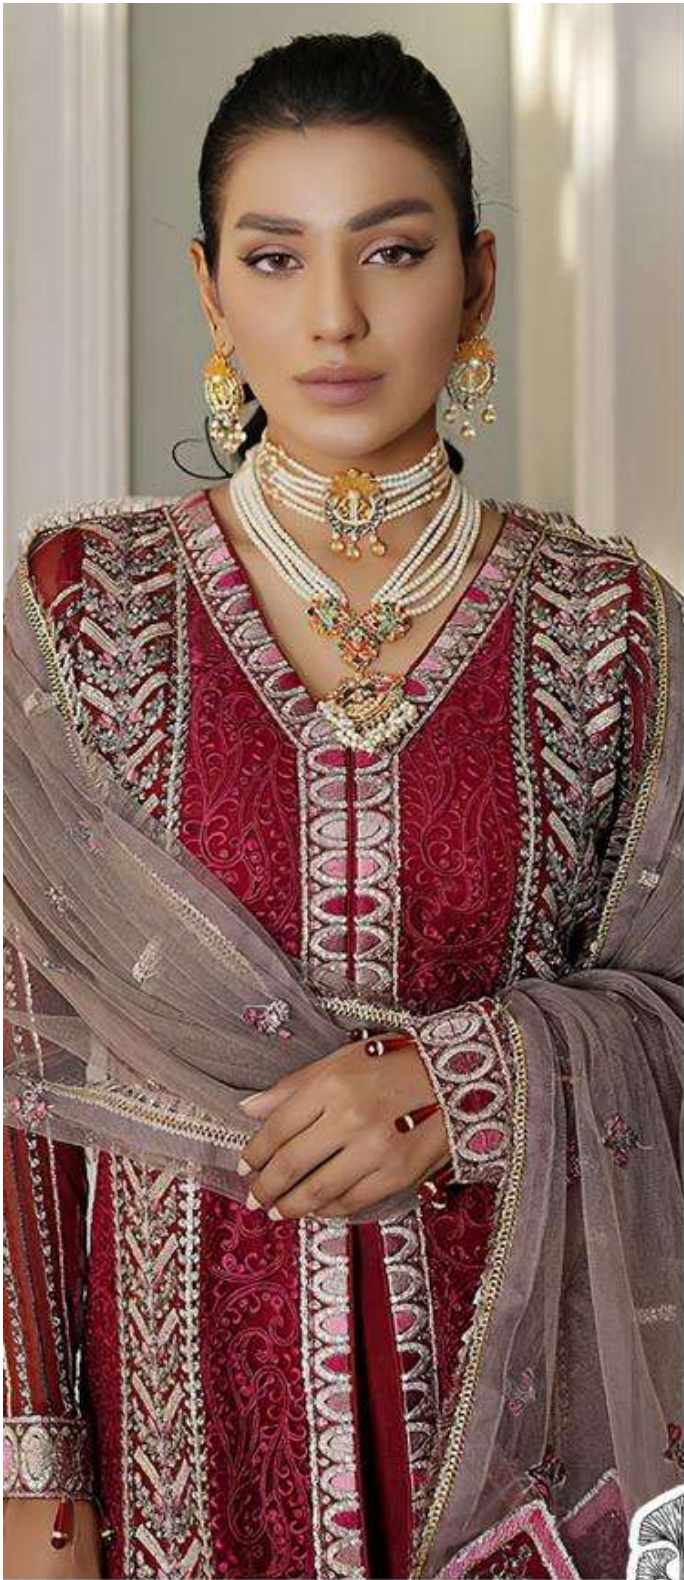

ZAHA

AAEESHA

VOL-3

AAEESHA
VOL-3

ZAHA

D.No.10154

TOP Fox Georgette
with Embroidery

BOTTOM-INNER Dull santoon

DUPATTA Nazmin
with Embroidery

AAEESHA
VOL-3

ZAHA

D.No.10155

TOP Fox Georgette
with Embroidery

BOTTOM-INNER Dull santoon

DUPATTA Nazmin
with Embroidery

AAEESHA
VOL-3

ZAHA

D.No.10156

TOP Fox Georgette
with Embroidery

BOTTOM-INNER Dull santoon

DUPATTA Nazmin
with Embroidery

AAEESHA
VOL-3

ZAHA

D.No.10157

TOP Fox Georgette
with Embroidery

BOTTOM-INNER Dull santoon

DUPATTA Butterfly net

AAEESHA VOL-3

ZAHA

TOP Faux Georgette with Embroidery **BOTTOM-INNER** Dull santoon **DUPATTA** Butterfly net

10154

10155